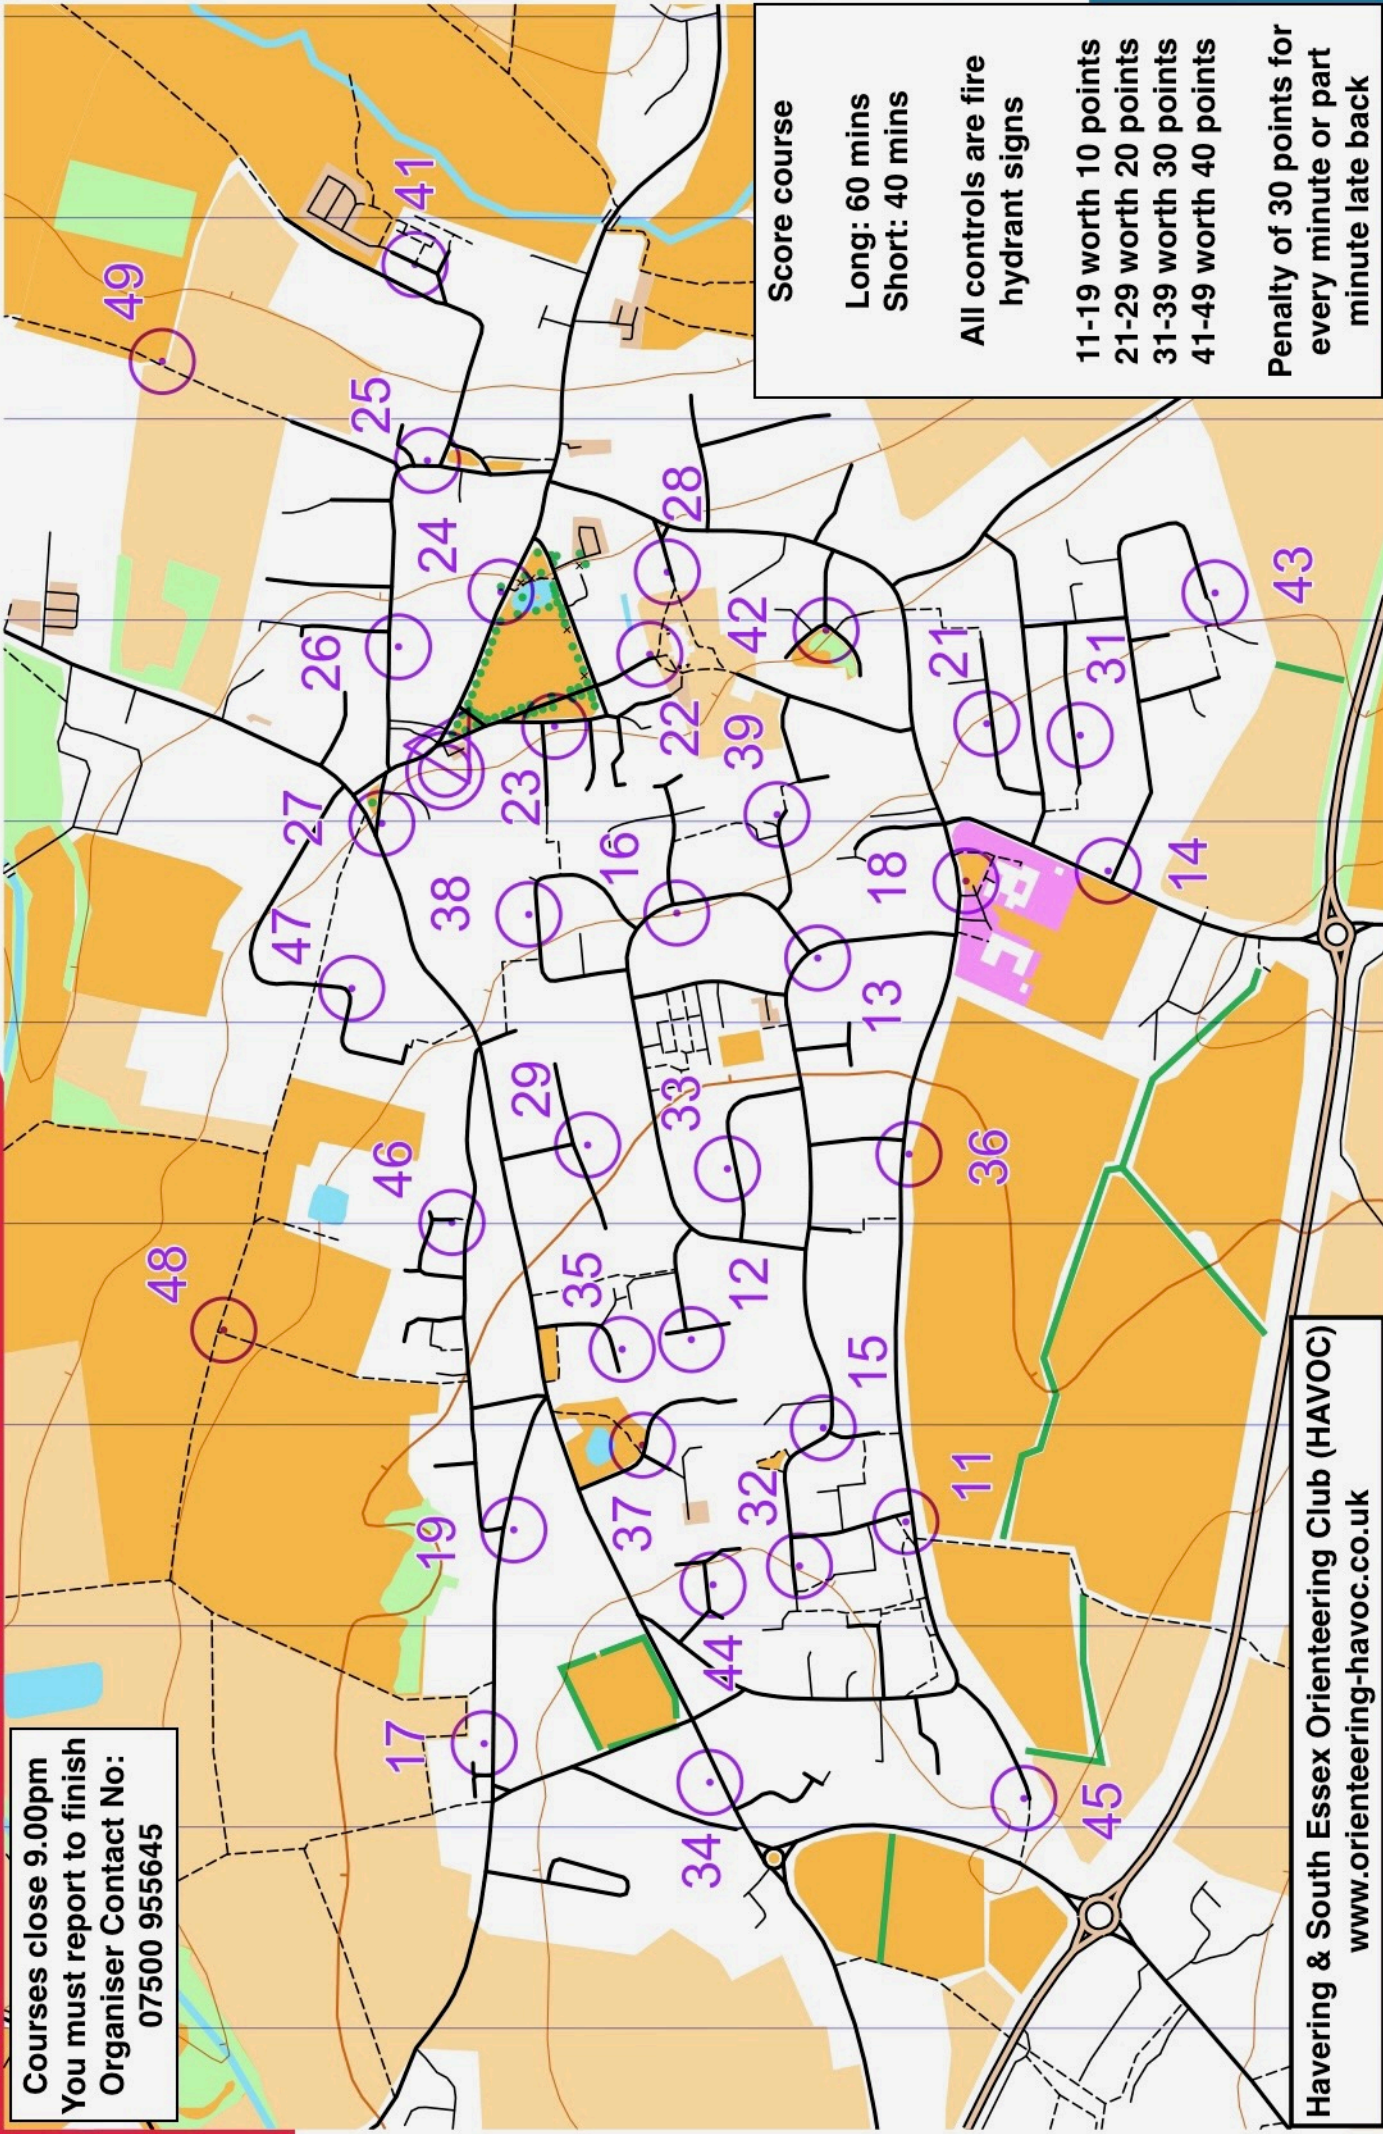

WRITTLE STREET-O - SUMMER SERIES

Courses close 9.00pm
You must report to finish
Organiser Contact No:
07500 955645

scale 1:7500, contours 5m
200m

Score course
Long: 60 mins
Short: 40 mins

All controls are fire hydrant signs

11-19 worth 10 points
21-29 worth 20 points
31-39 worth 30 points
41-49 worth 40 points

Penalty of 30 points for every minute or part minute late back

Havering & South Essex Orienteering Club (HAVOC)
www.orienteeing-havoc.co.uk

Map data: © OpenStreetMap contributors; Open Database Licence.
Contours: © Environment Agency copyright and/or database right 2015. All rights reserved.
OOM created by Oliver O'Brien. Make your own: <https://oomap.dnia-software.co.uk/>