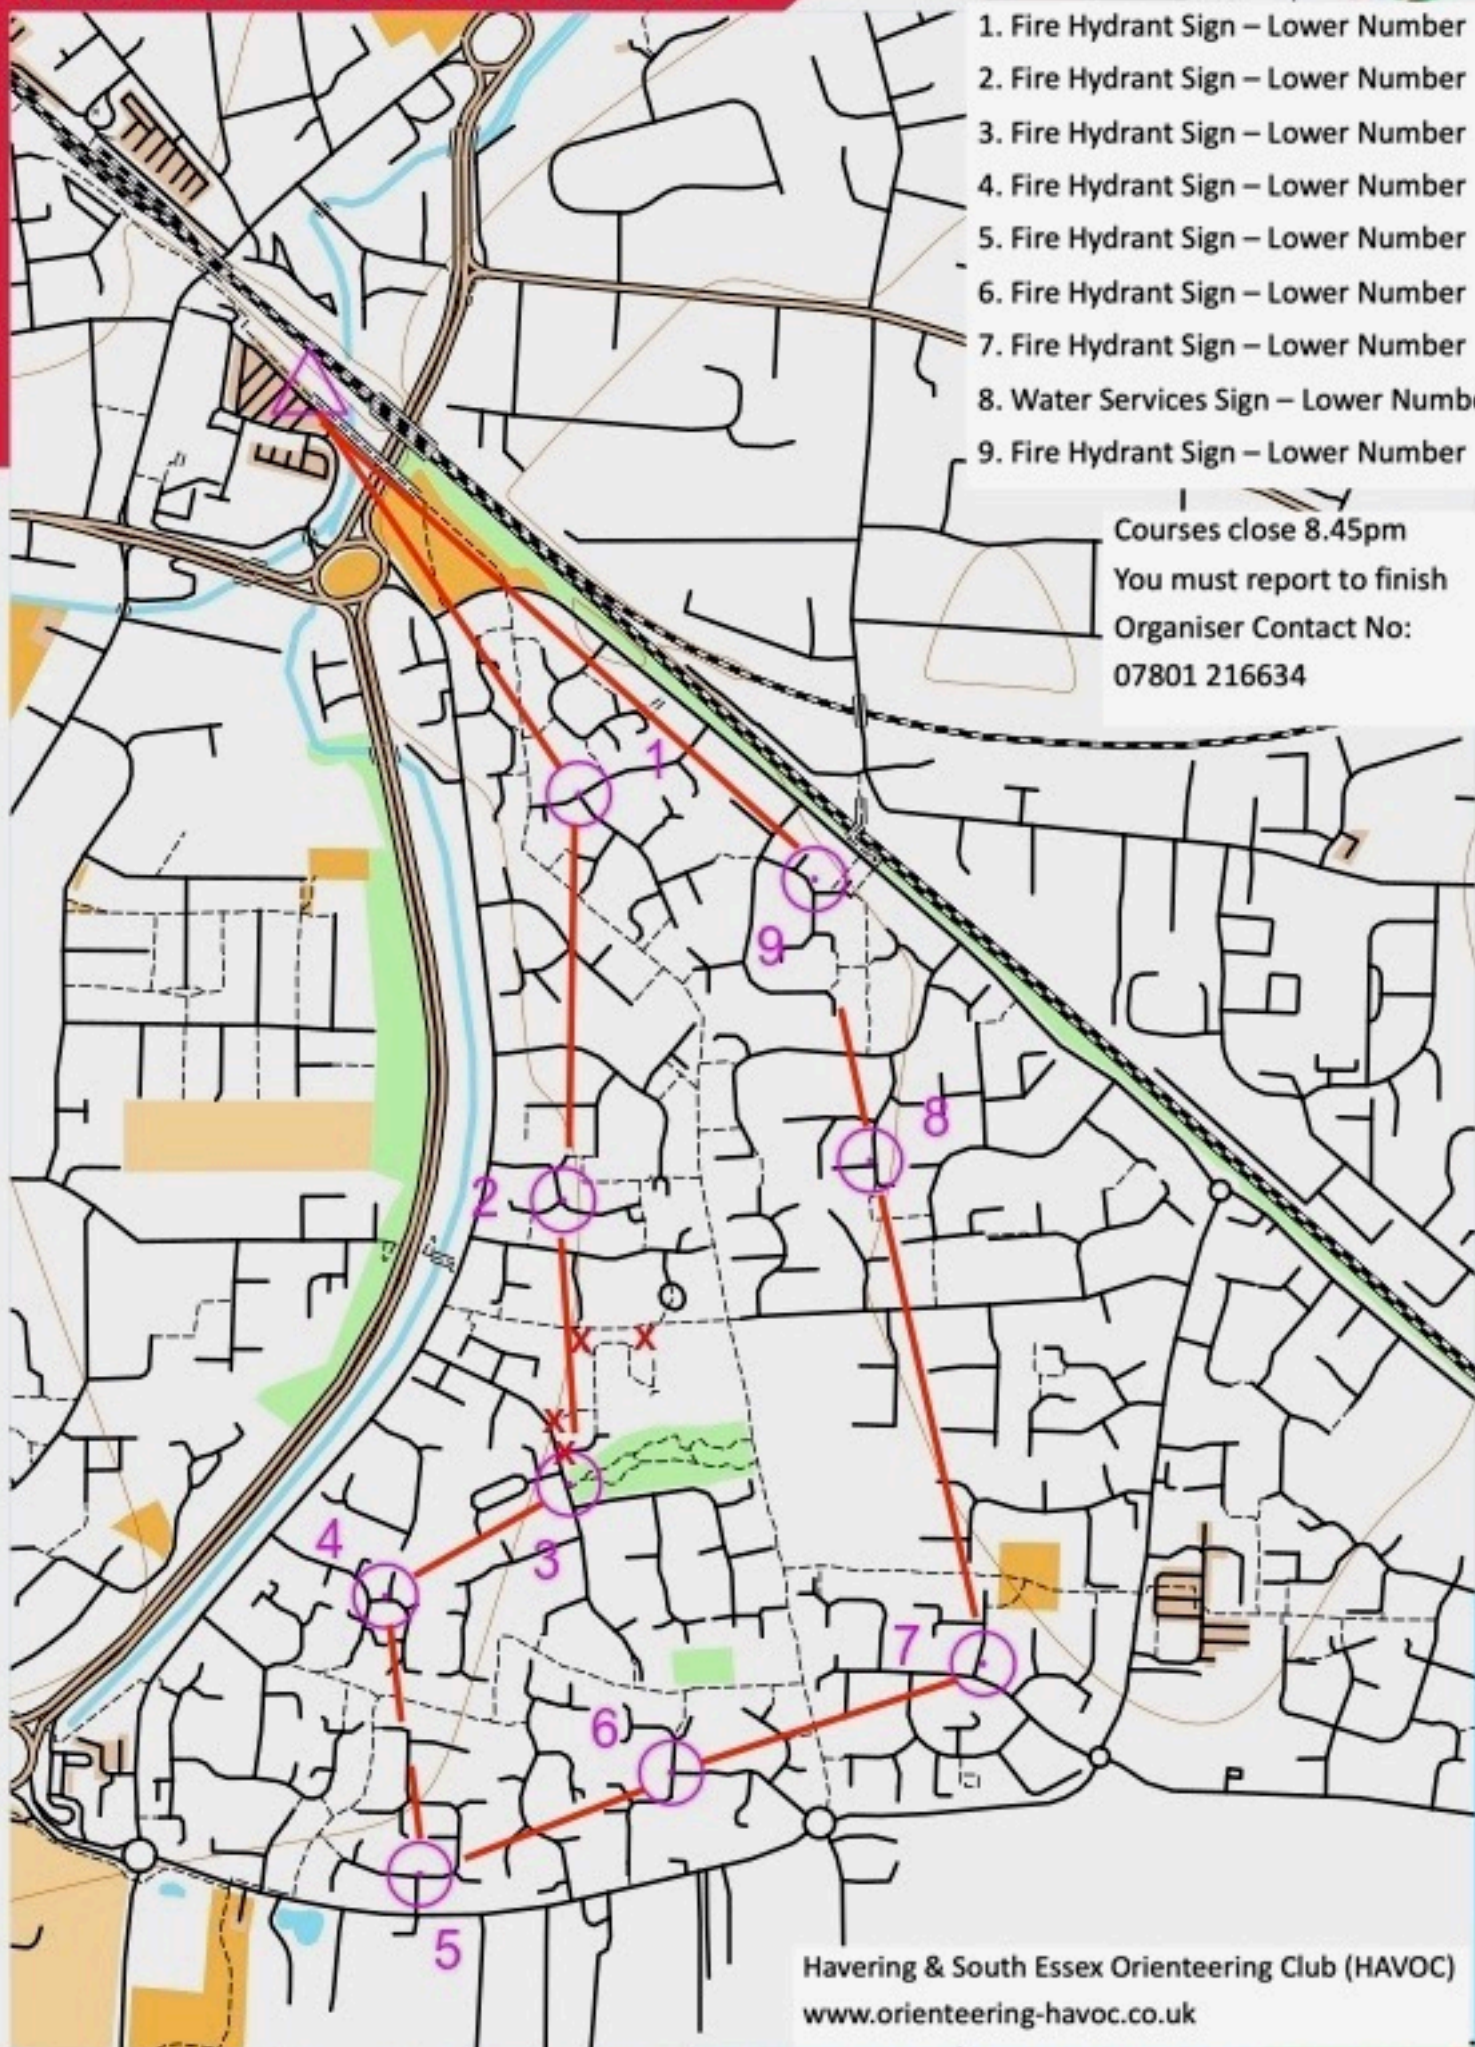

# WICKFORD SOUTH SHORT

scale 1:7500, contours 10m

1. Fire Hydrant Sign – Lower Number
2. Fire Hydrant Sign – Lower Number
3. Fire Hydrant Sign – Lower Number
4. Fire Hydrant Sign – Lower Number
5. Fire Hydrant Sign – Lower Number
6. Fire Hydrant Sign – Lower Number
7. Fire Hydrant Sign – Lower Number
8. Water Services Sign – Lower Number
9. Fire Hydrant Sign – Lower Number

Courses close 8.45pm  
You must report to finish  
Organiser Contact No:  
07801 216634

Havering & South Essex Orienteering Club (HAVOC)  
[www.orienteering-havoc.co.uk](http://www.orienteering-havoc.co.uk)