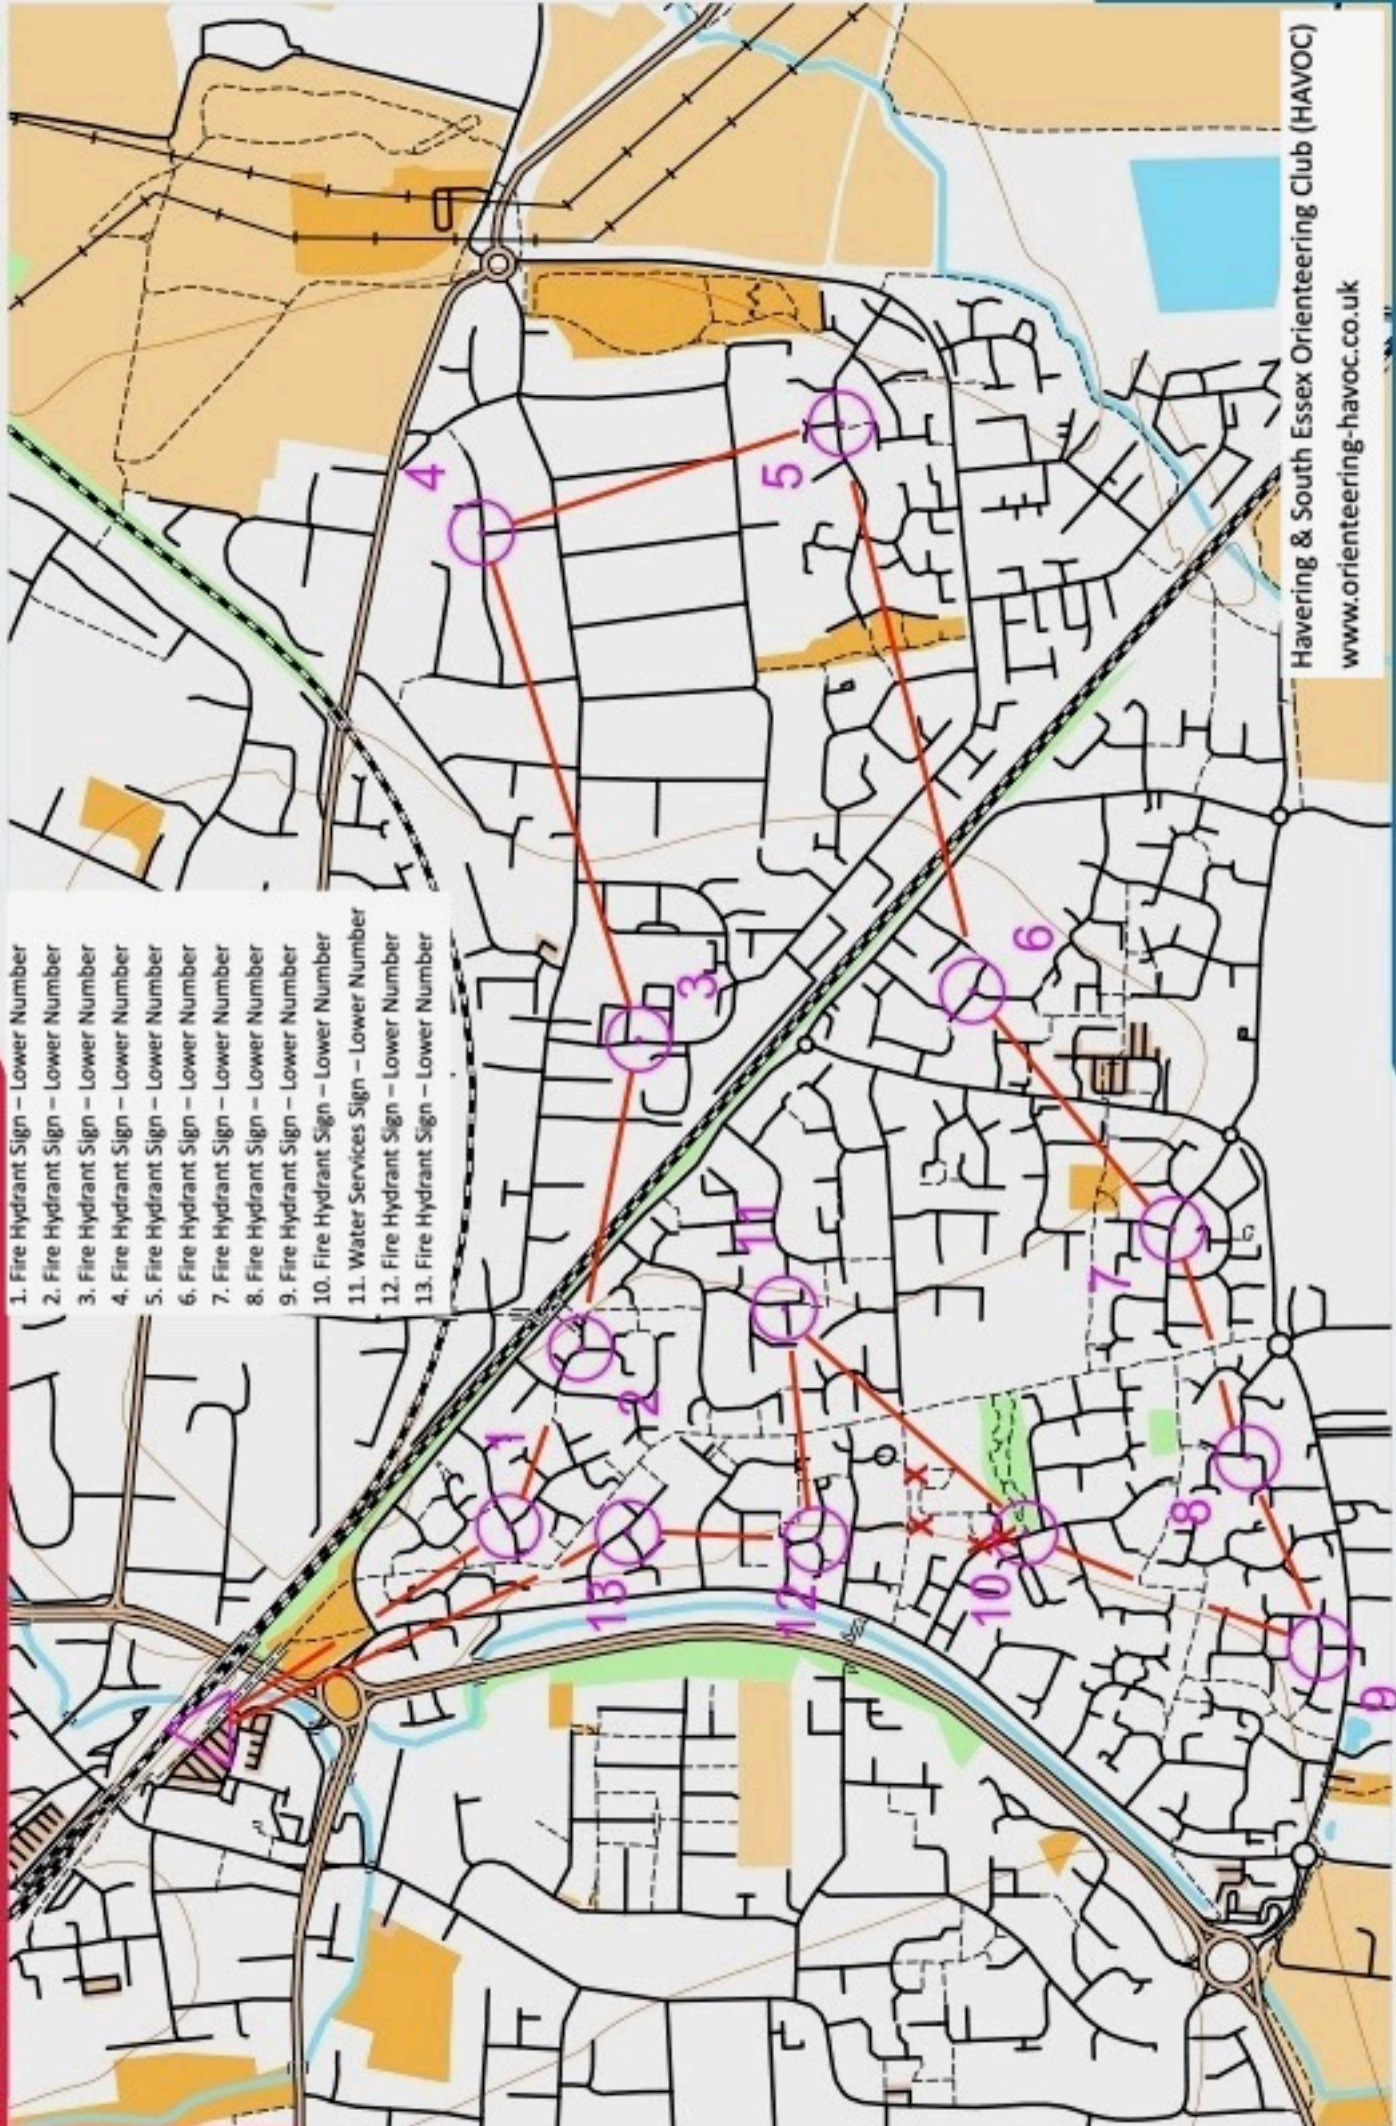

WICKFORD SOUTH LONG

scale 1:10000, contours 10m

1. Fire Hydrant Sign – Lower Number
2. Fire Hydrant Sign – Lower Number
3. Fire Hydrant Sign – Lower Number
4. Fire Hydrant Sign – Lower Number
5. Fire Hydrant Sign – Lower Number
6. Fire Hydrant Sign – Lower Number
7. Fire Hydrant Sign – Lower Number
8. Fire Hydrant Sign – Lower Number
9. Fire Hydrant Sign – Lower Number
10. Fire Hydrant Sign – Lower Number
11. Water Services Sign – Lower Number
12. Fire Hydrant Sign – Lower Number
13. Fire Hydrant Sign – Lower Number

www.orienteeering-havoc.co.uk
Havering & South Essex Orienteering Club (HAVOC)

Map data (c) OpenStreetMap, available under the Open Database Licence.
Contains (c) Crown copyright & database right. OS 2013-2017.
OOM created by Oliver O'Brien. Make your own: <http://oomap.co.uk/>