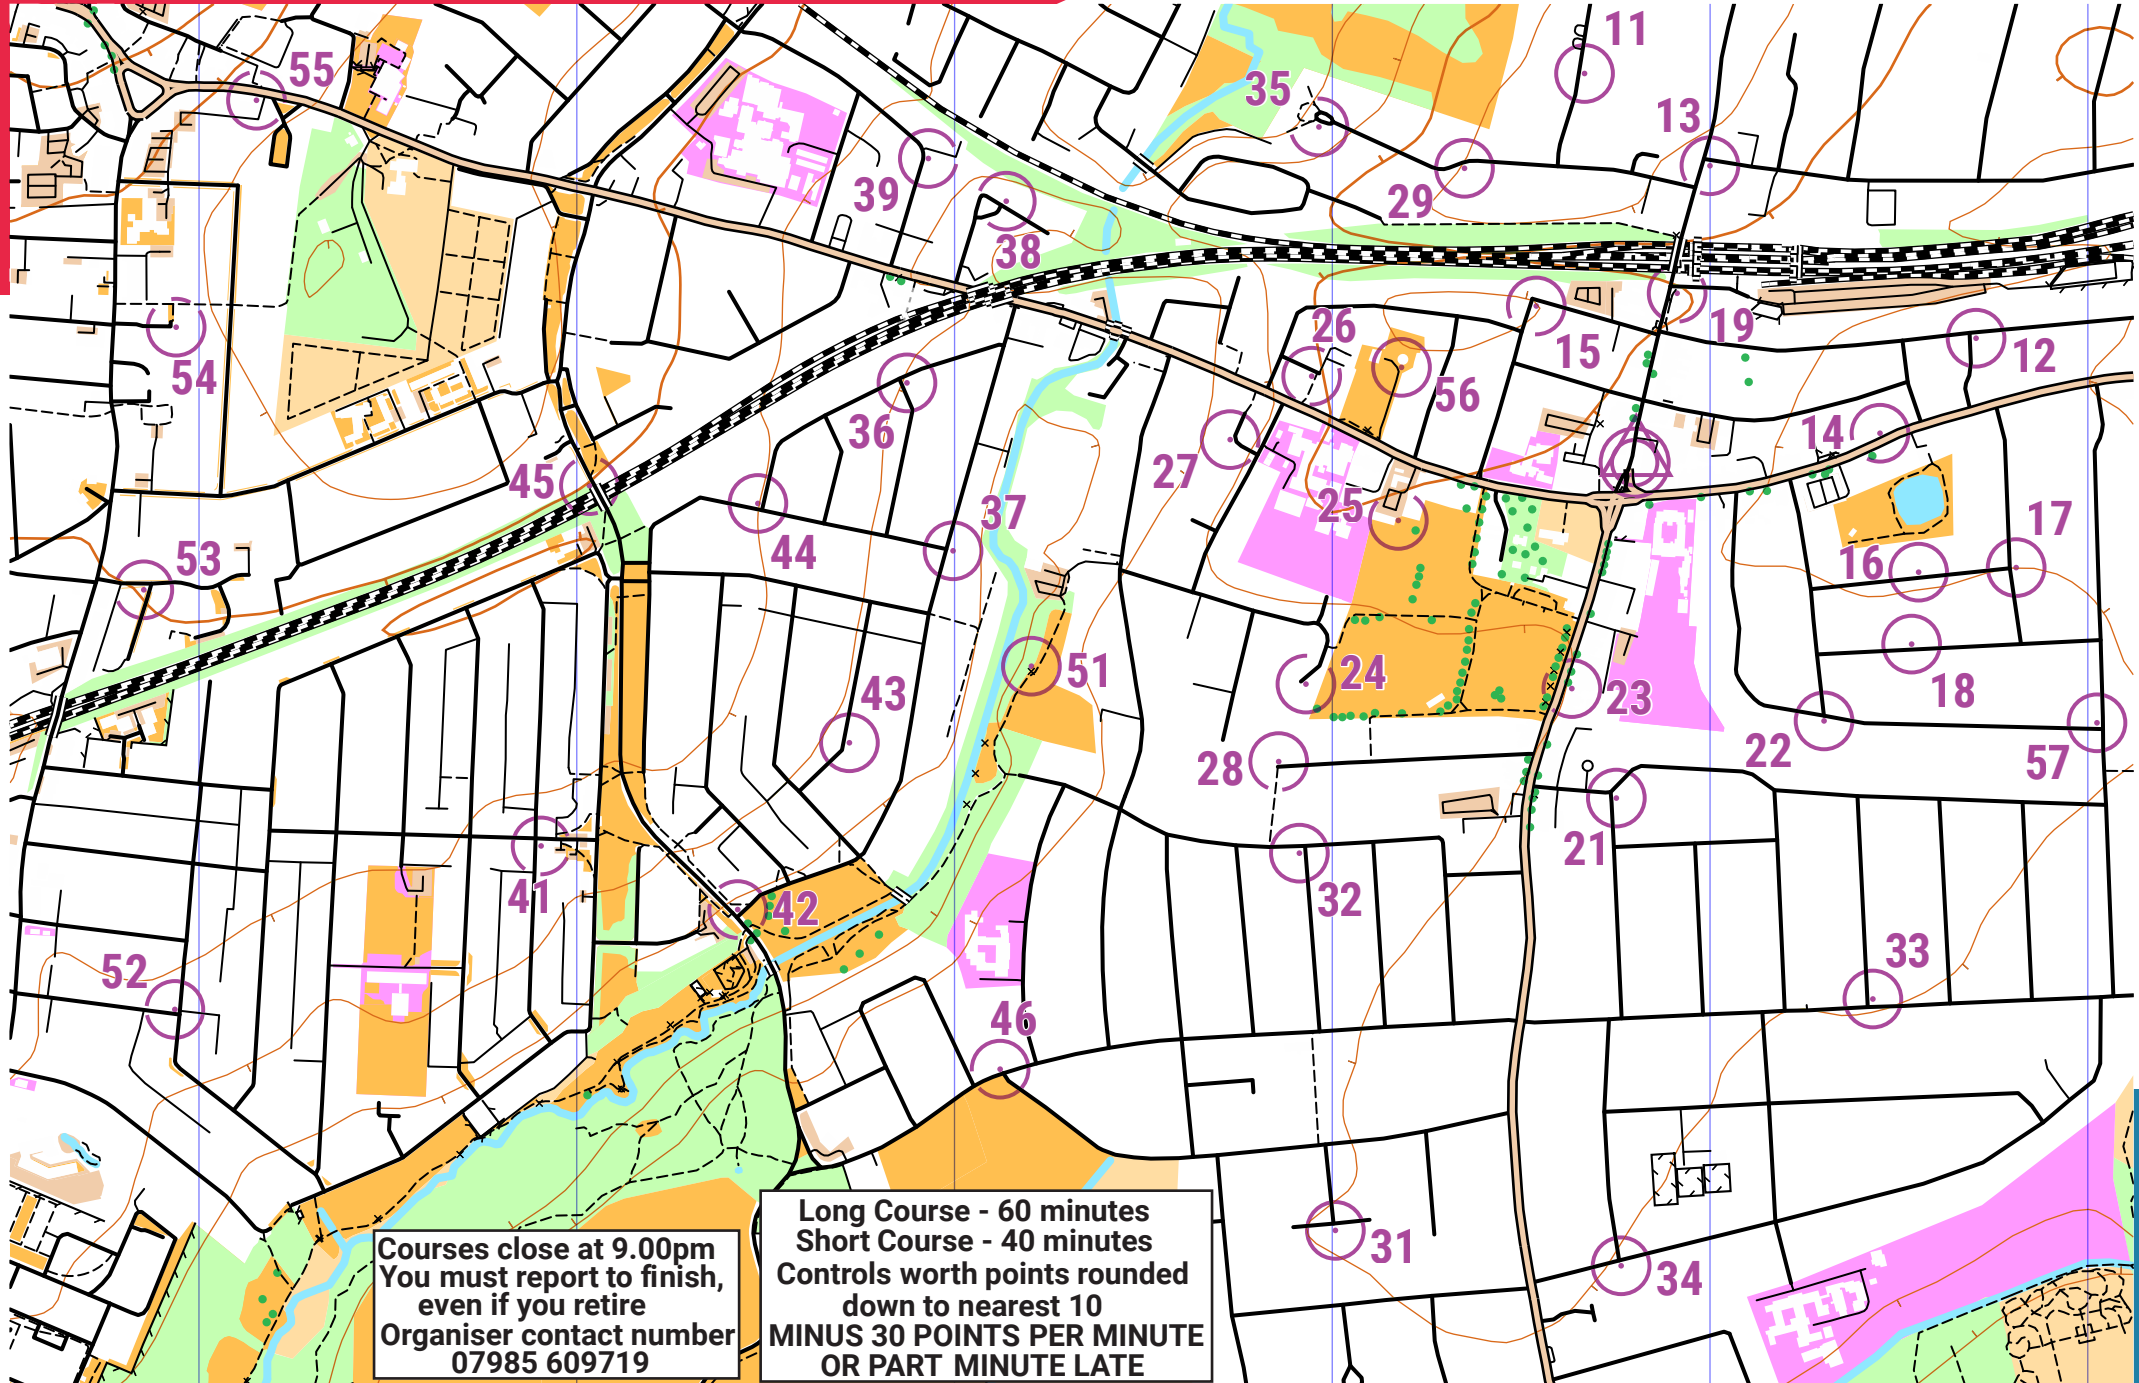

UPMINSTER

Havering & South Essex Orienteering Club (HAVOC)
www.orienteering-havoc.co.uk

scale 1:10000, contours 5m
500m

Courses close at 9.00pm
You must report to finish,
even if you retire
Organiser contact number
07985 609719

Long Course - 60 minutes
Short Course - 40 minutes
Controls worth points rounded
down to nearest 10
MINUS 30 POINTS PER MINUTE
OR PART MINUTE LATE

Map data: © OpenStreetMap contributors; Open Database Licence.
Contours: © Environment Agency copyright and/or database right 2015. All rights reserved.
OOM created by Oliver O'Brien. Make your own: <https://oomap.dna-software.co.uk/>

4th March 2026

OOM v4 developed by David Dixon
Map ID: 69a043feb801b