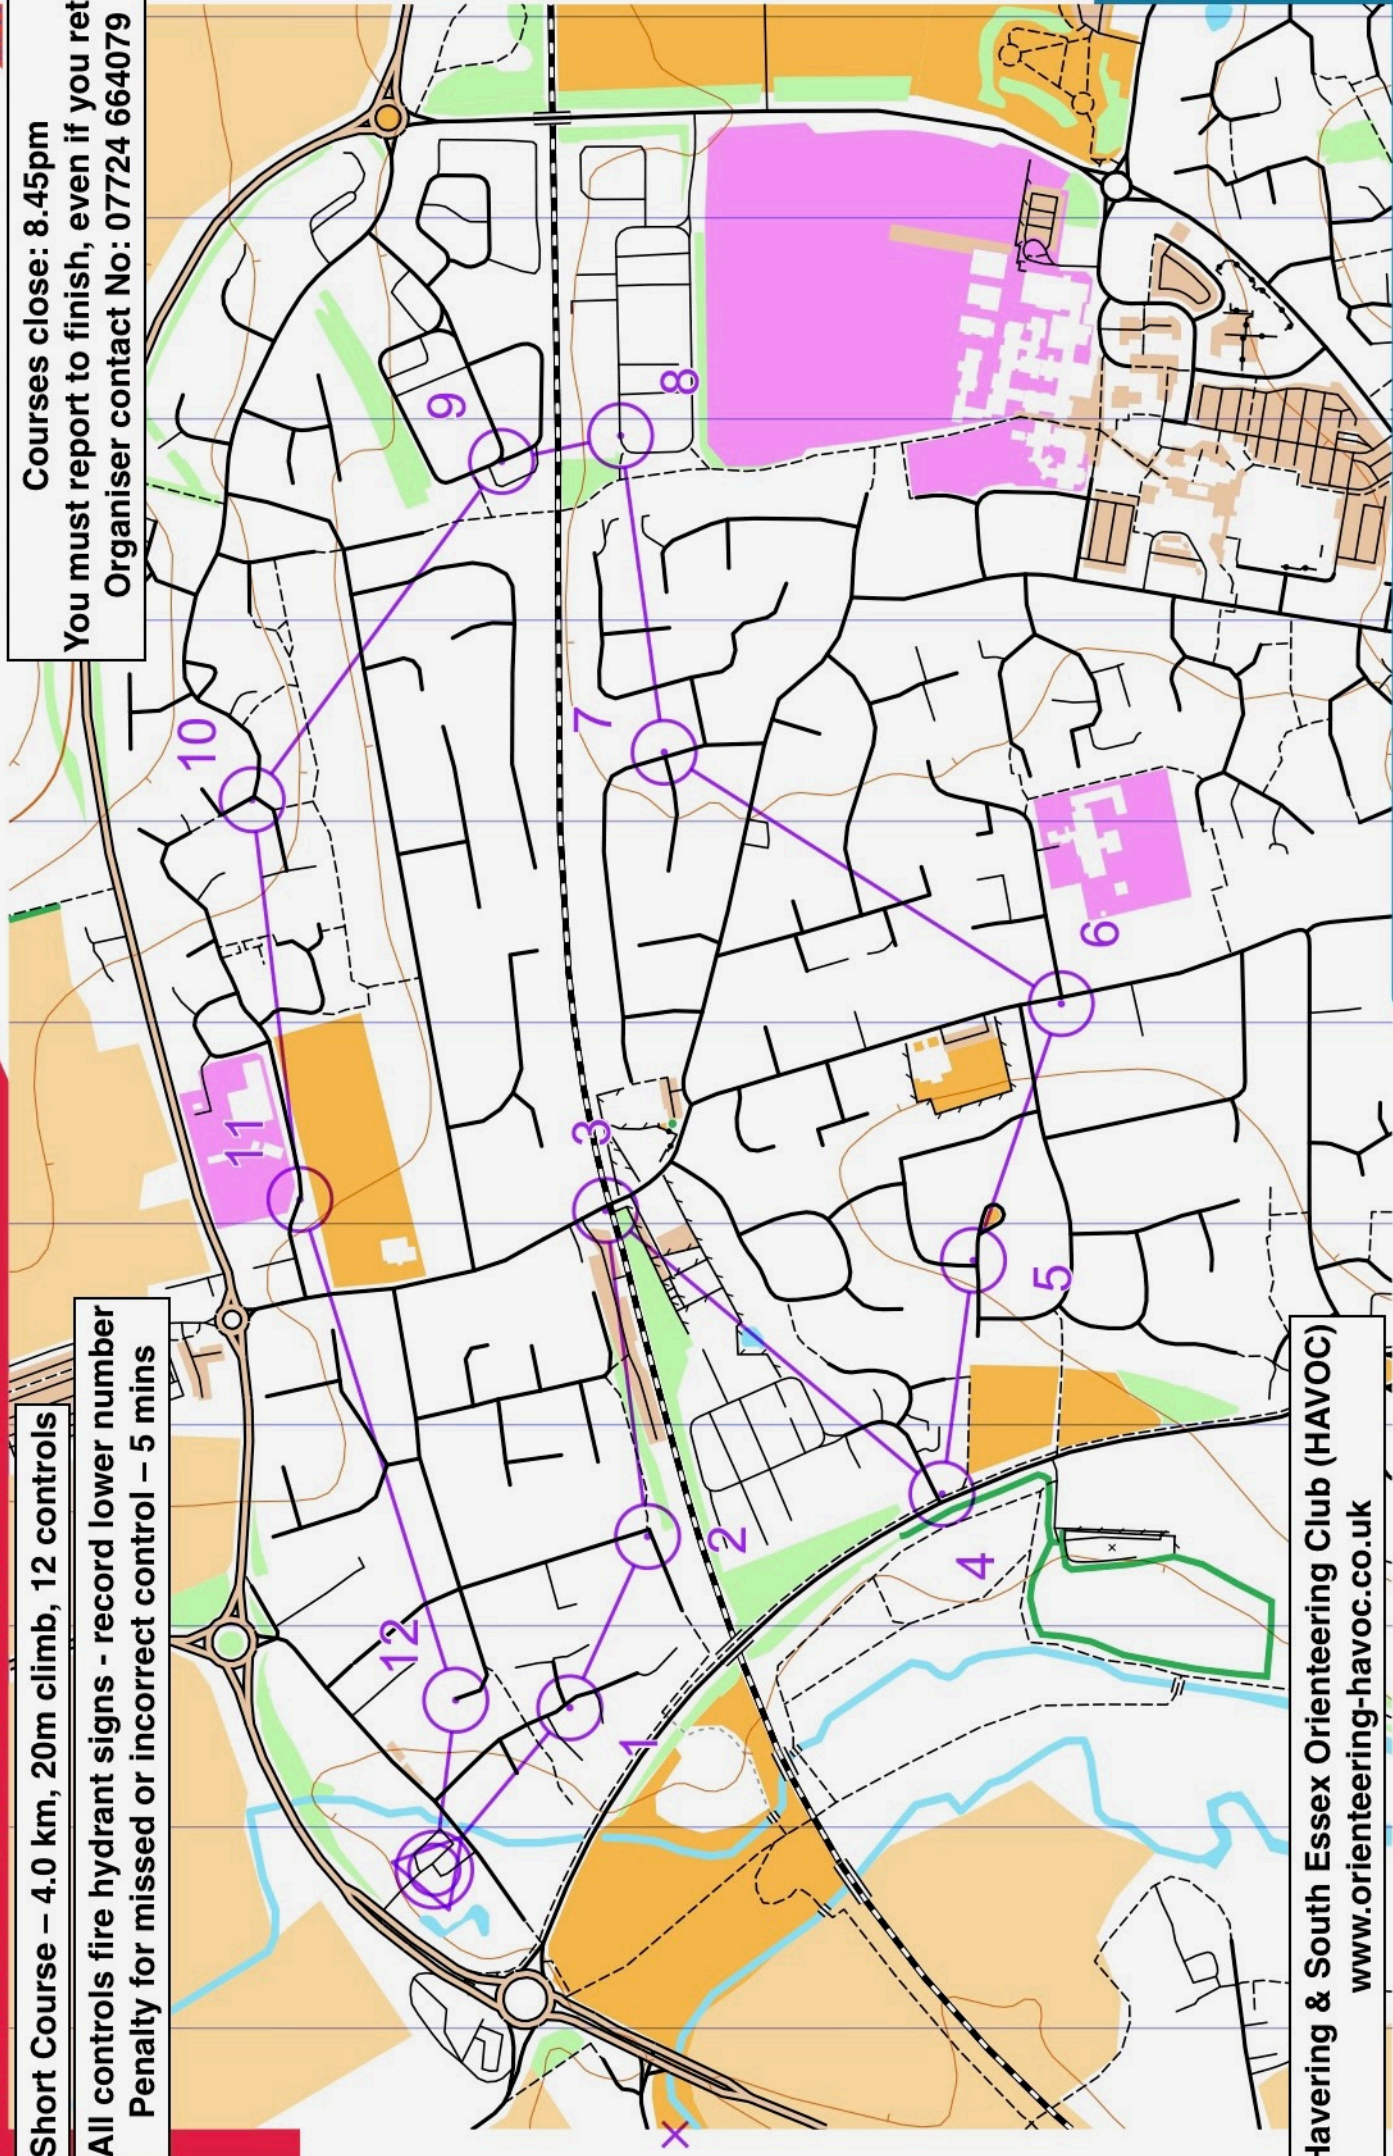

# STH WOODHAM FERRERS 2024 SHORT

**Short Course – 4.0 km, 20m climb, 12 controls**

**All controls fire hydrant signs - record lower number  
Penalty for missed or incorrect control – 5 mins**

scale 1:7500, contours 5m  
200m

**Courses close: 8.45pm  
You must report to finish, even if you retire  
Organiser contact No: 07724 664079**

**Havering & South Essex Orienteering Club (HAVOC)**  
[www.orienteeing-havoc.co.uk](http://www.orienteeing-havoc.co.uk)

Map data: © OpenStreetMap contributors; Open Database Licence.  
Contours: © Environment Agency copyright and/or database right 2015. All rights reserved.  
OOM created by Oliver O'Brien. Make your own: <https://oomap.dnia-softwear.co.uk/>

OOM v4 developed by David Dixon  
Map ID: 671901764eeeb