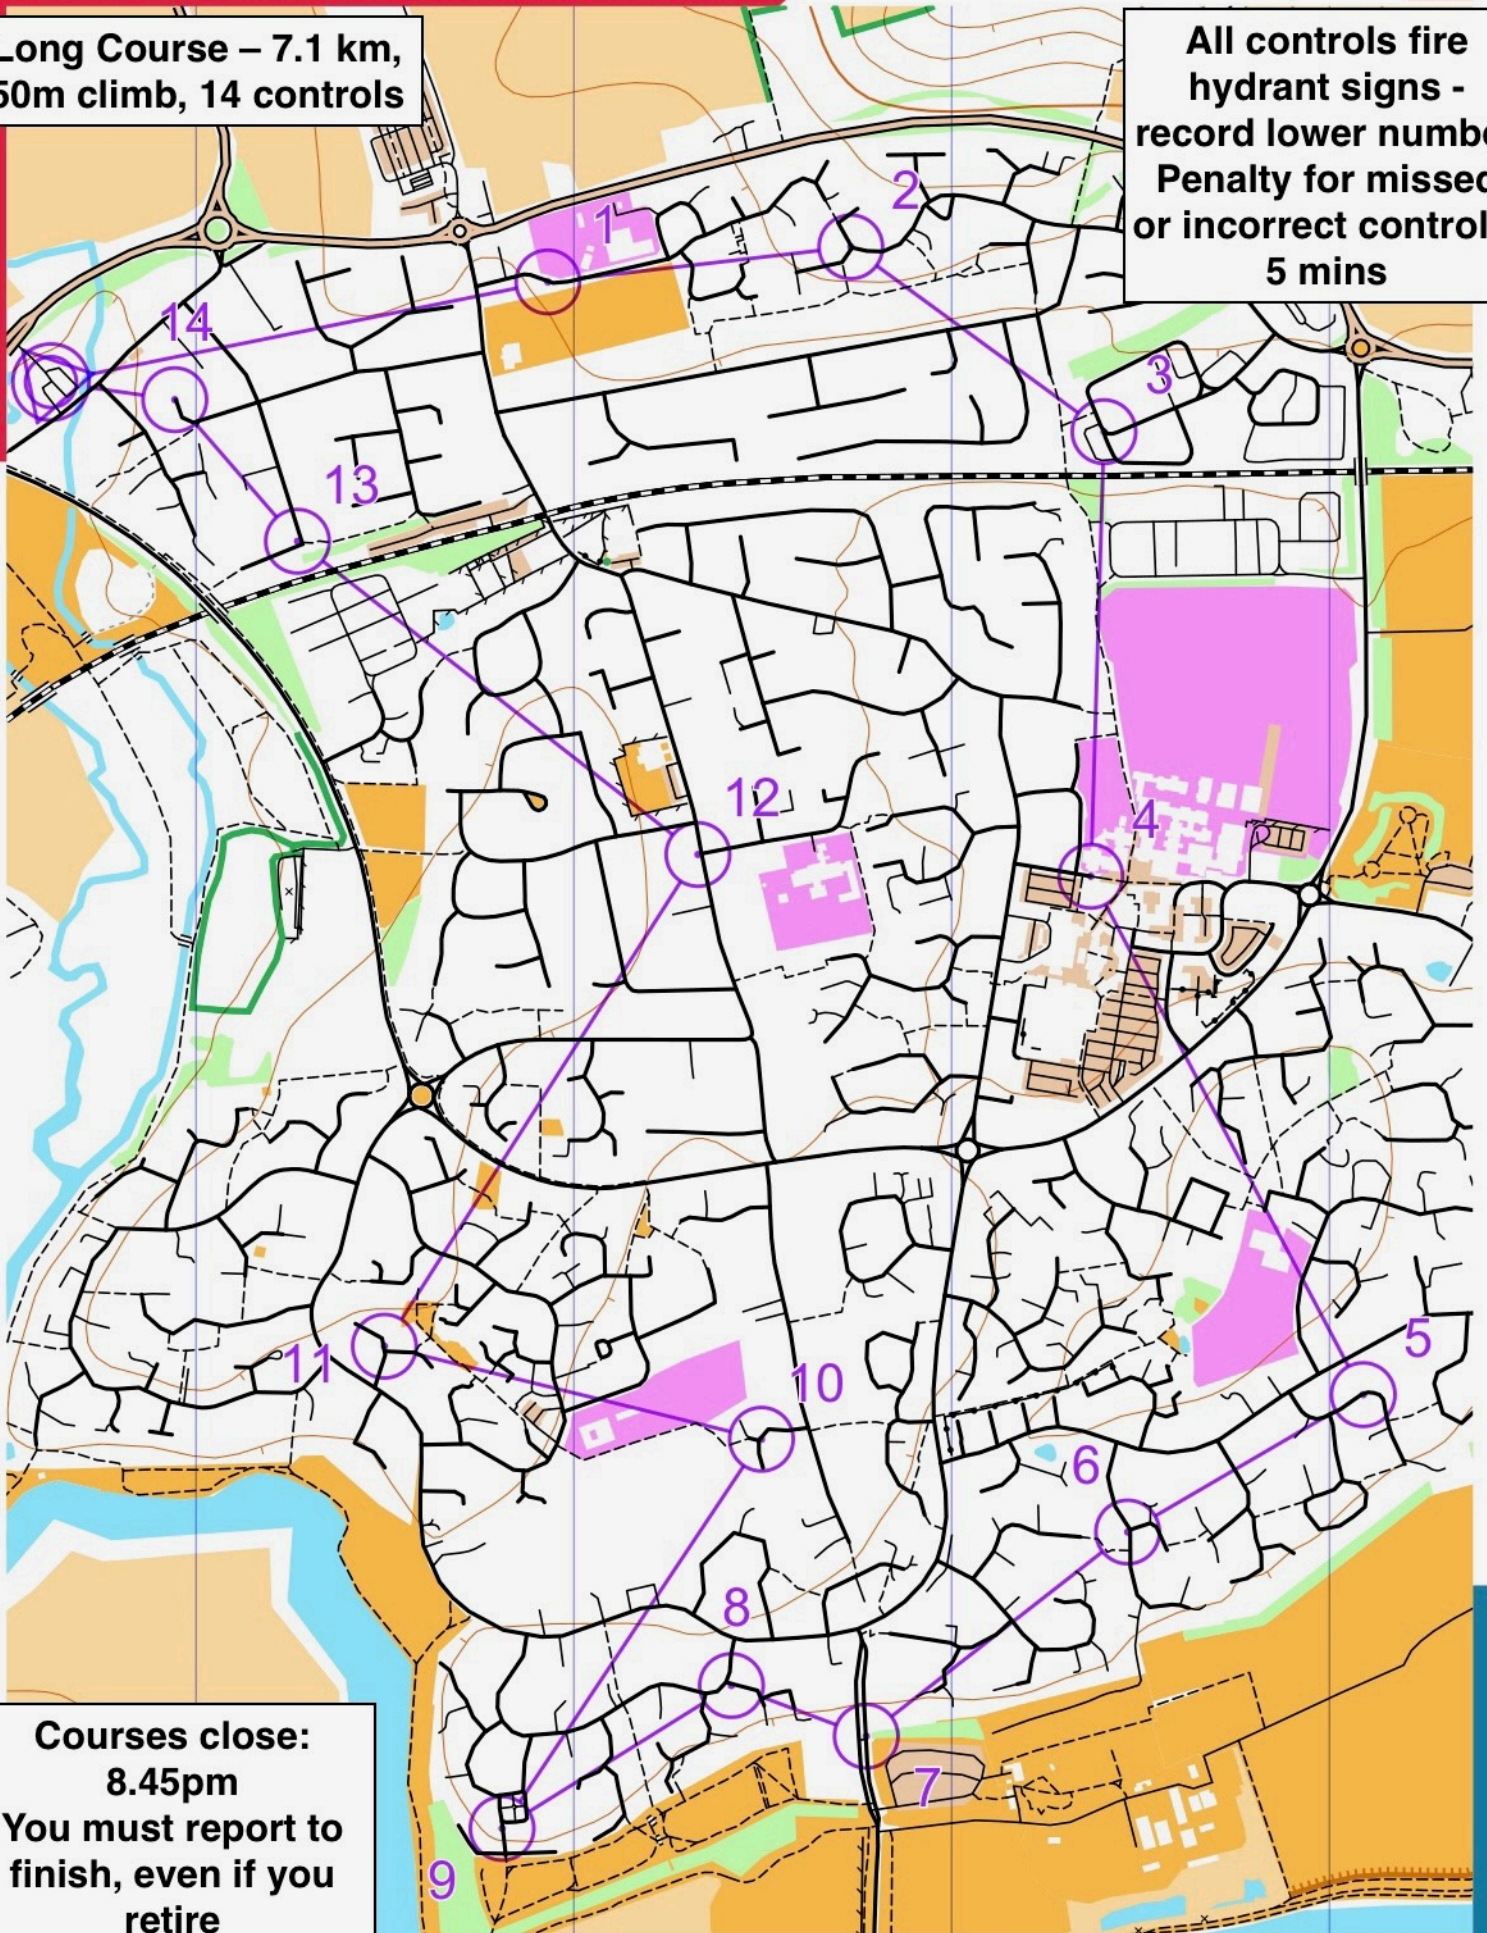

# STH WOODHAM FERRERS 2024 LONG

scale 1:10000, contours 5m  
500m

**Long Course – 7.1 km,  
50m climb, 14 controls**

**All controls fire  
hydrant signs -  
record lower number  
Penalty for missed  
or incorrect control –  
5 mins**

**Courses close:  
8.45pm  
You must report to  
finish, even if you  
retire  
Organiser contact  
No: 07724 664079**

**Havering & South Essex Orienteering Club (HAVOC)  
www.orienteering-havoc.co.uk**

Map data: © OpenStreetMap contributors; Open Database Licence.  
Contours: © Environment Agency copyright and/or database right 2015. All rights reserved.  
OOM created by Oliver O'Brien. Make your own: <https://oormap.dna-software.co.uk/>

OOM v4 developed by David Dixon  
Map ID: 6719008a19f0f