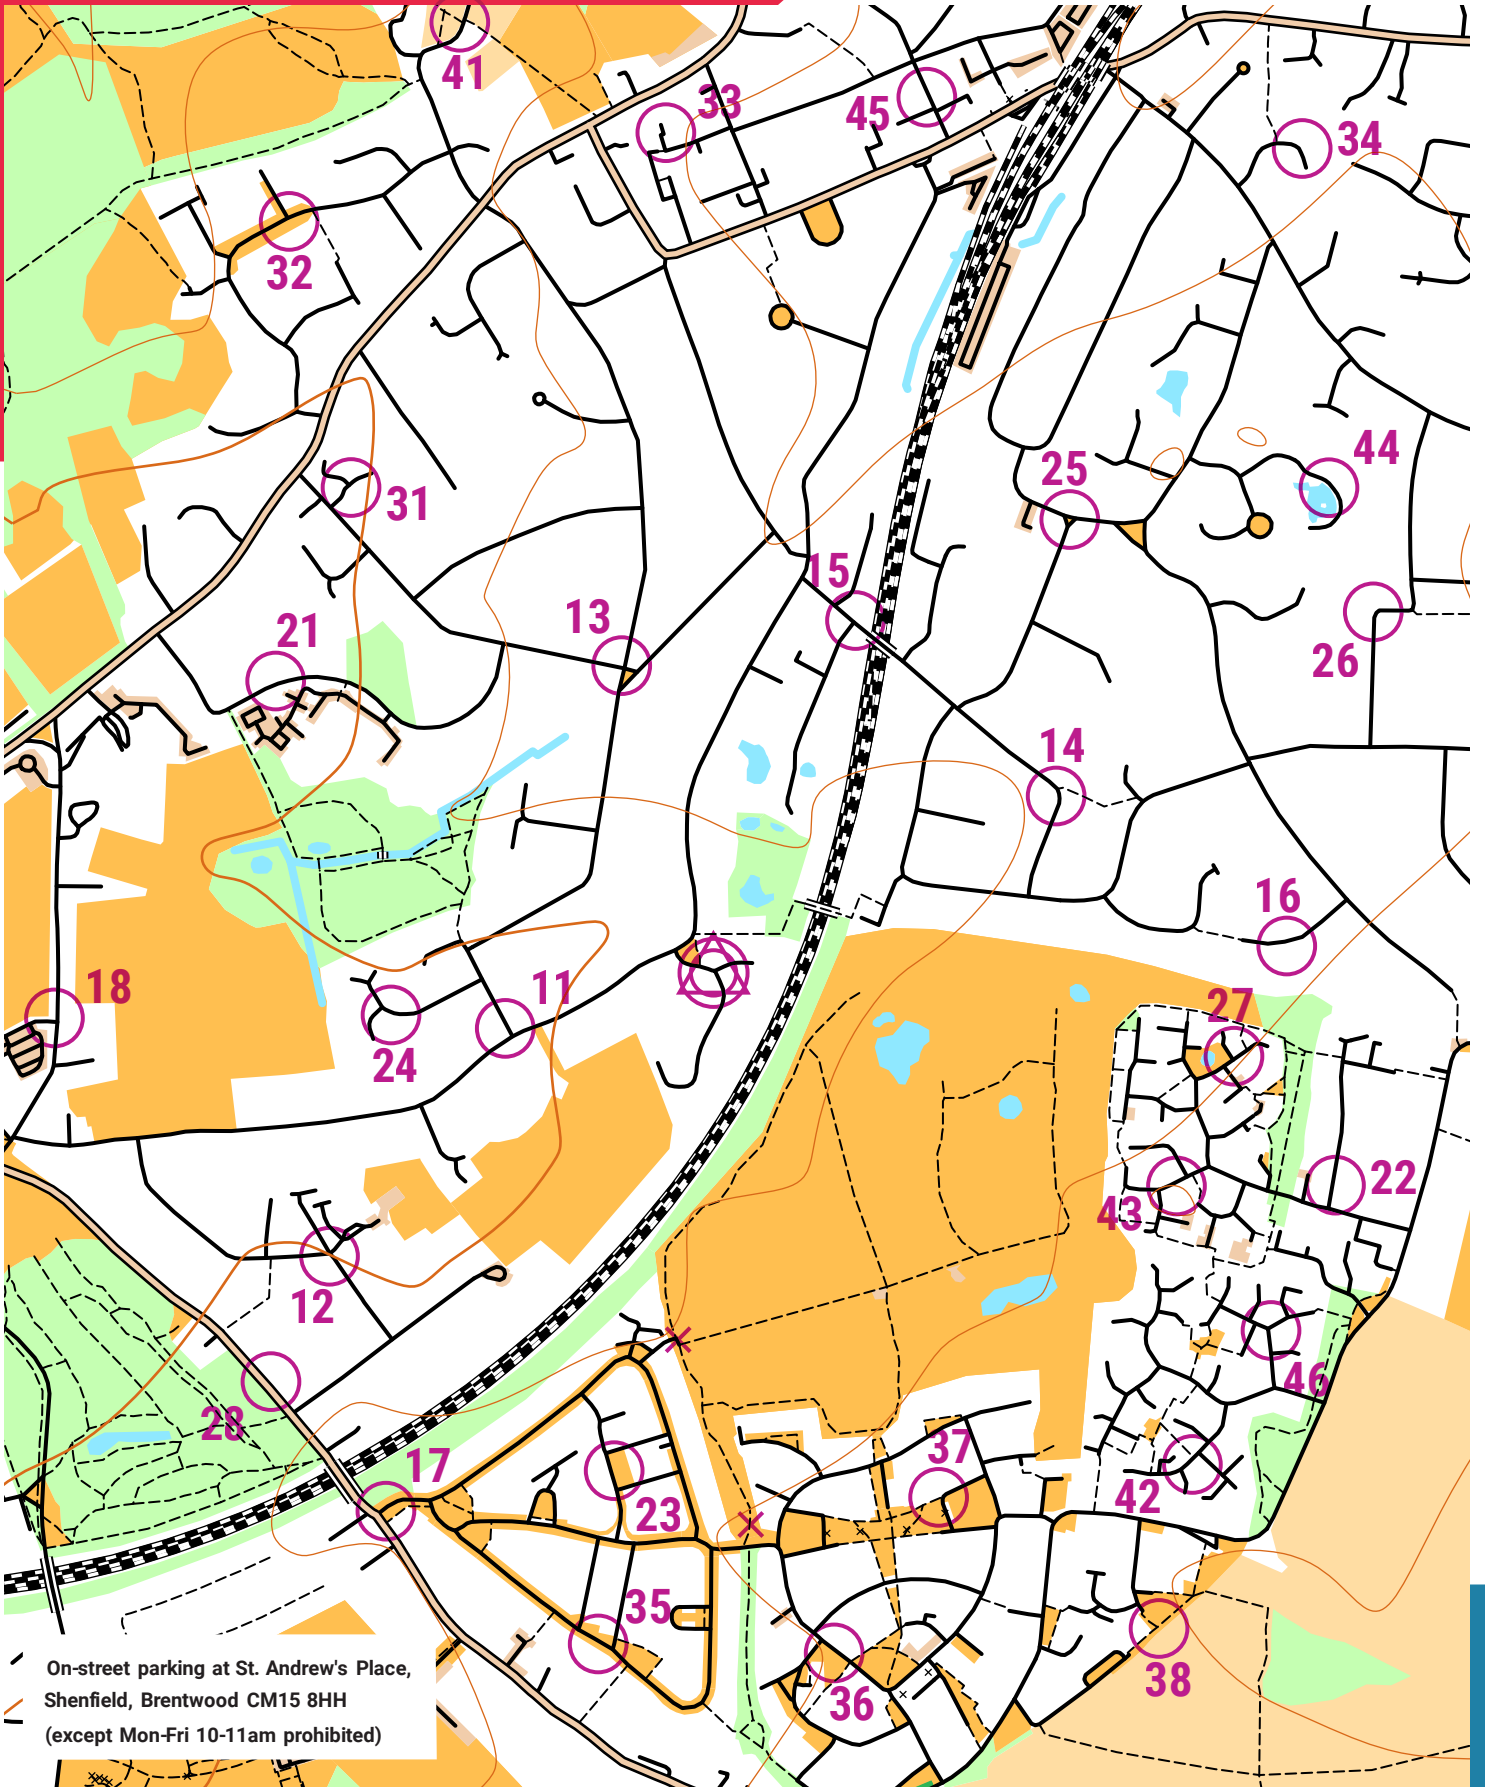

SHENFIELD SOUTH SCORE MAY 2021

scale 1:10000, contours 10m
500m

On-street parking at St. Andrew's Place, Shenfield, Brentwood CM15 8HH (except Mon-Fri 10-11am prohibited)

Shenfield South Score May 2021				
All controls	30 controls			
11	/	/	Y	○
12	/	/	X	○
13	←	/		○
14	/	←	○	
15	/	/	Y	○
16	/	/		○
17	↗	/		○
18	/	/	Y	○
21	/	/		○
22	↑	/		○
23		/		○
24	→	/		○
25	↑	/		○
26	↑	/	←	○
27	↗	/	Y	○
28	/	/		○
31	/	/	Y	○
32	/	/	Y	○
33	↑	/	←	○
34	/	/		○
35		/		○
36	↗	/		○
37	↑	/		○
38	↗	/	Y	○
41	←	/	Y	○
42		/		○
43		/		○
44	/	/		○
45	↑	/		○
46		/	Y	○

Map data (c) OpenStreetMap, available under the Open Database Licence. Contains OS data (c) Crown copyright & database right OS 2013-2017. OOM created by Oliver O'Brien. Make your own: <http://oomap.co.uk/>