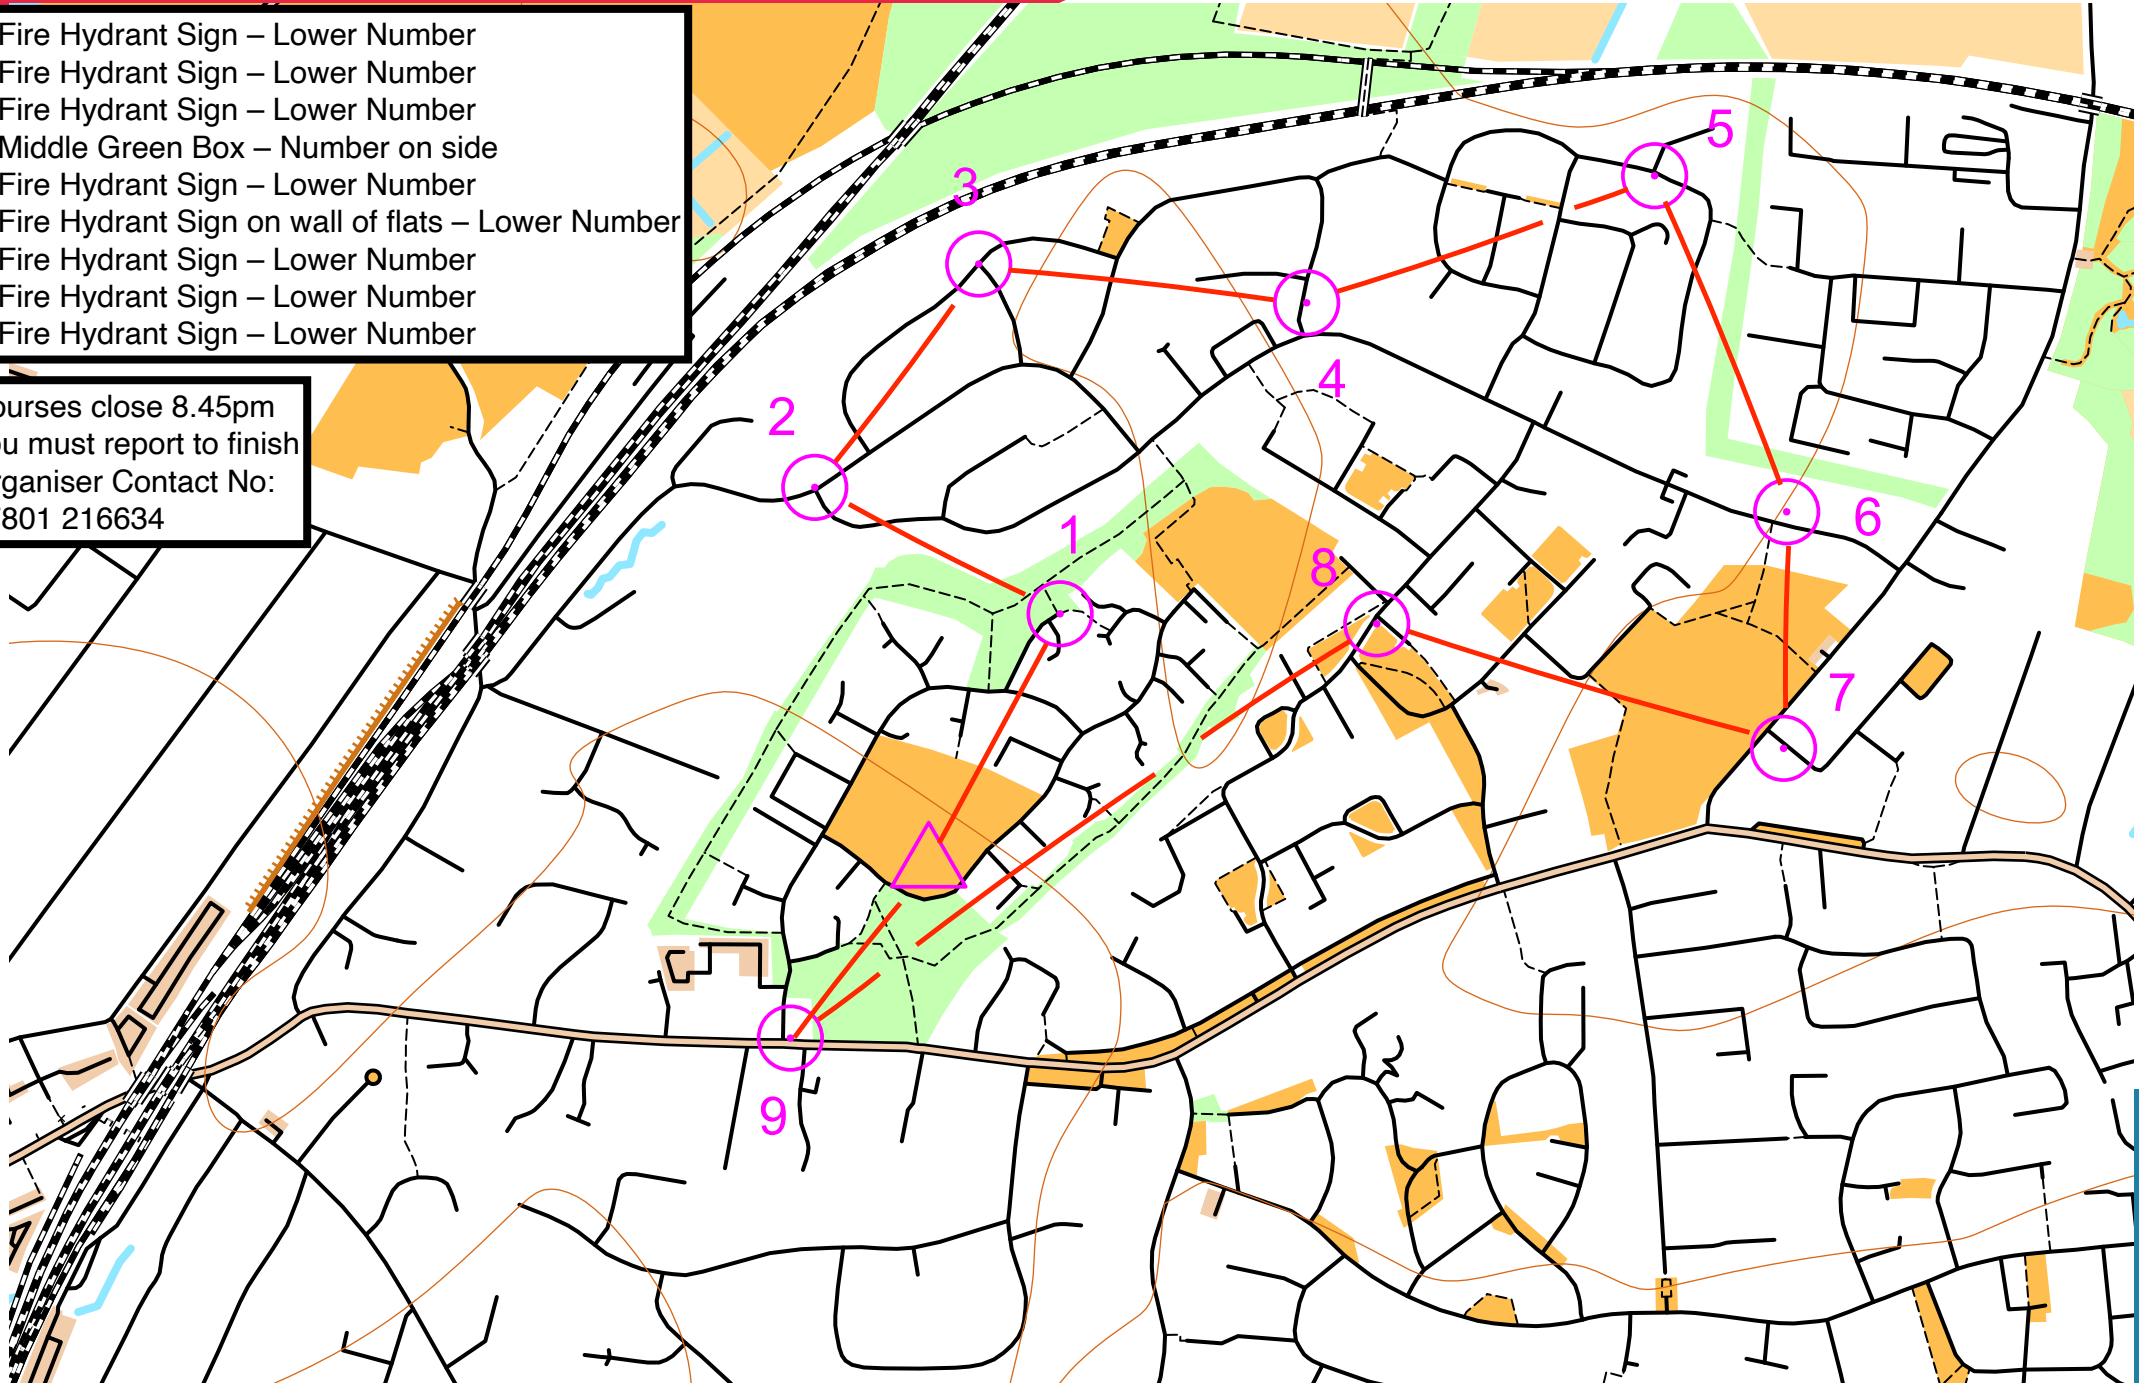

# SHENFIELD SHORT

Havering & South Essex Orienteering Club (HAVOC)  
www.orienteering-havoc.co.uk

scale 1:7500, contours 10m  
200m

1. Fire Hydrant Sign – Lower Number
2. Fire Hydrant Sign – Lower Number
3. Fire Hydrant Sign – Lower Number
4. Middle Green Box – Number on side
5. Fire Hydrant Sign – Lower Number
6. Fire Hydrant Sign on wall of flats – Lower Number
7. Fire Hydrant Sign – Lower Number
8. Fire Hydrant Sign – Lower Number
9. Fire Hydrant Sign – Lower Number

Courses close 8.45pm  
You must report to finish  
Organiser Contact No:  
07801 216634

Map data (c) OpenStreetMap, available under the Open Database Licence.  
Contains OS data (c) Crown copyright & database right OS 2013-2017.  
OOM created by Oliver O'Brien. Make your own: <http://oomap.co.uk/>