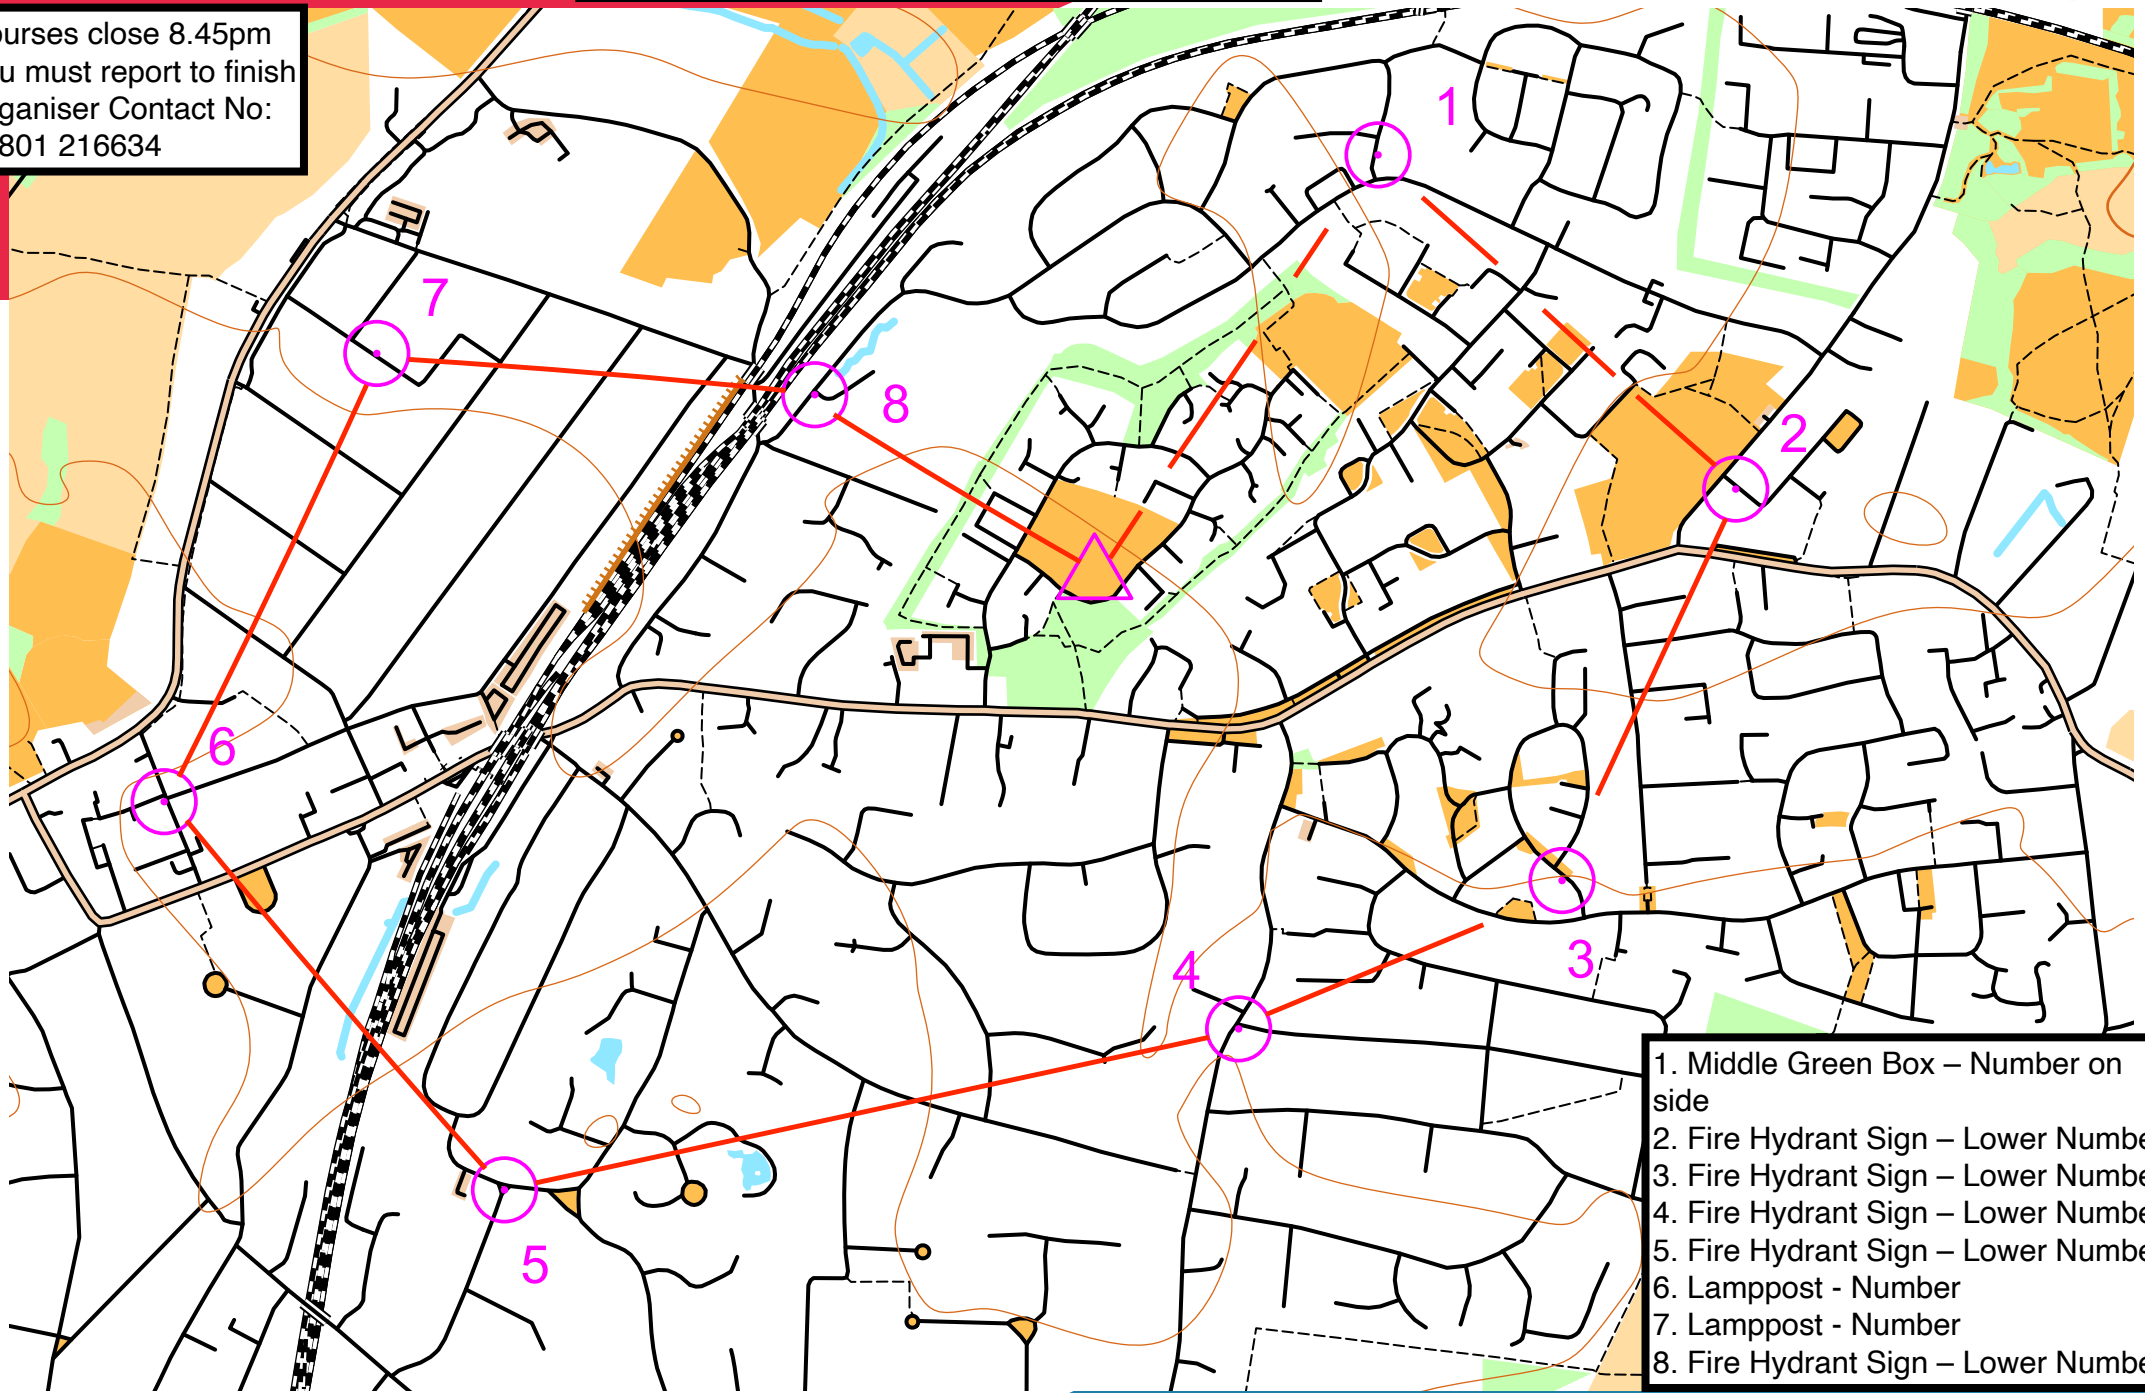

# SHENFIELD LONG

Having & South Essex Orienteering Club (HAVOC)  
www.orienteeing-havoc.co.uk

scale 1:10000, contours 10m  
500m

Courses close 8.45pm  
You must report to finish  
Organiser Contact No:  
07801 216634

- 1. Middle Green Box – Number on side
- 2. Fire Hydrant Sign – Lower Number
- 3. Fire Hydrant Sign – Lower Number
- 4. Fire Hydrant Sign – Lower Number
- 5. Fire Hydrant Sign – Lower Number
- 6. Lamppost - Number
- 7. Lamppost - Number
- 8. Fire Hydrant Sign – Lower Number

Map data (c) OpenStreetMap, available under the Open Database Licence.  
Contains OS data (c) Crown copyright & database right OS 2013-2017.  
OOM created by Oliver O'Brien. Make your own: <http://oomap.co.uk/>