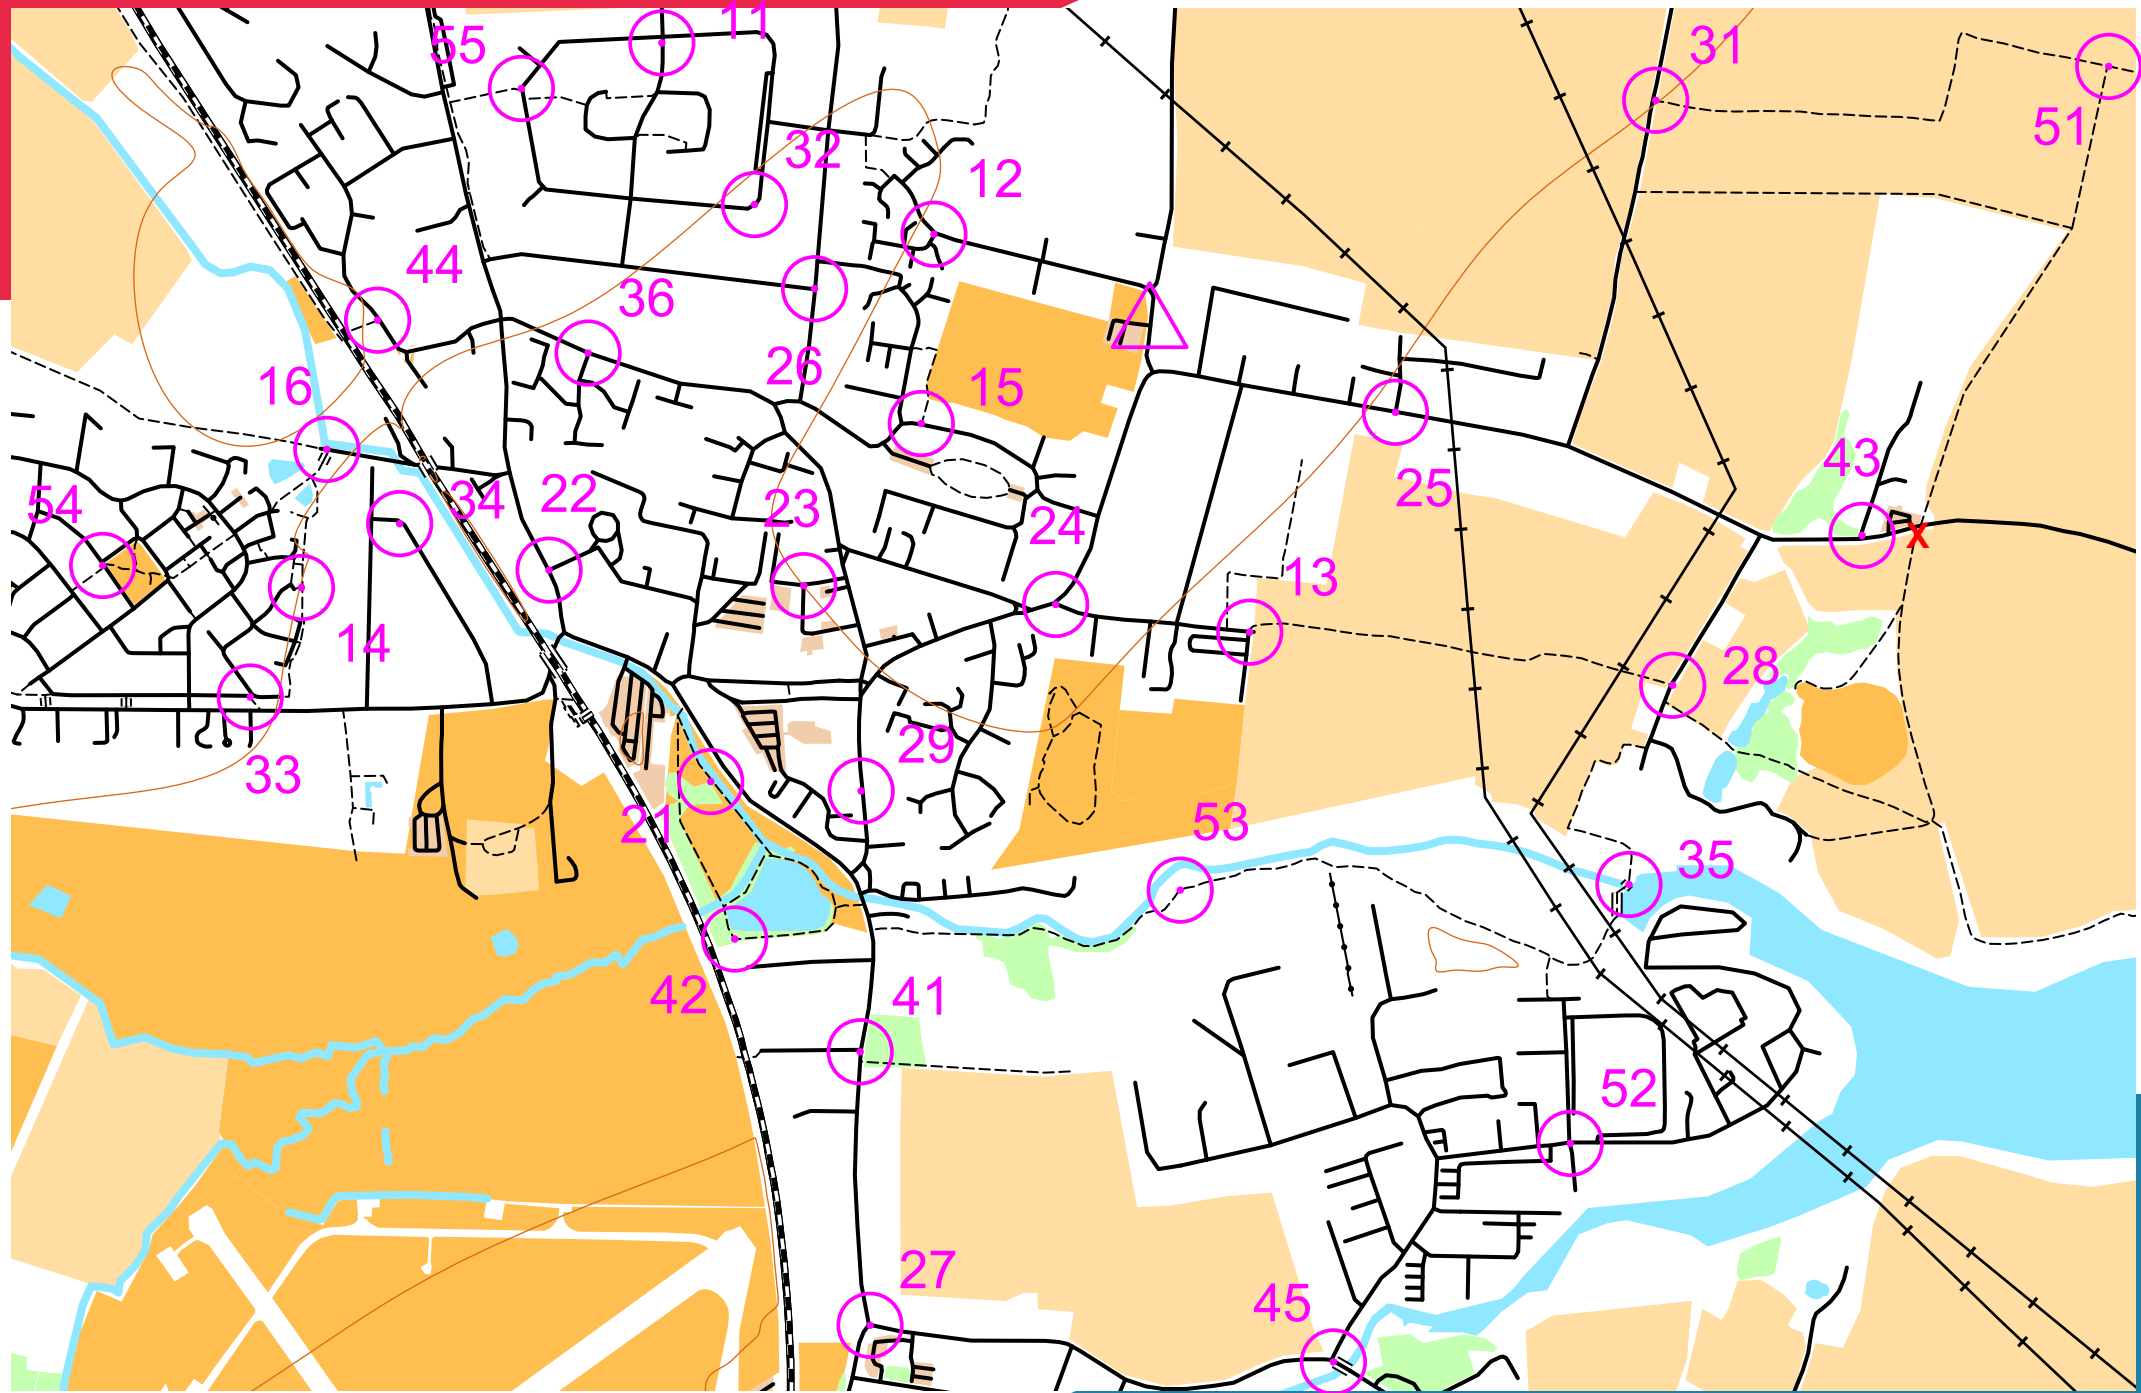

# ROCHFORD STREET 0

scale 1:10000, contours 10m  
500m

Map data (c) OpenStreetMap, available under the Open Database Licence.  
Contains OS data (c) Crown copyright & database right OS 2013-2017.  
OOM created by Oliver O'Brien. Make your own: <http://oomap.co.uk/>