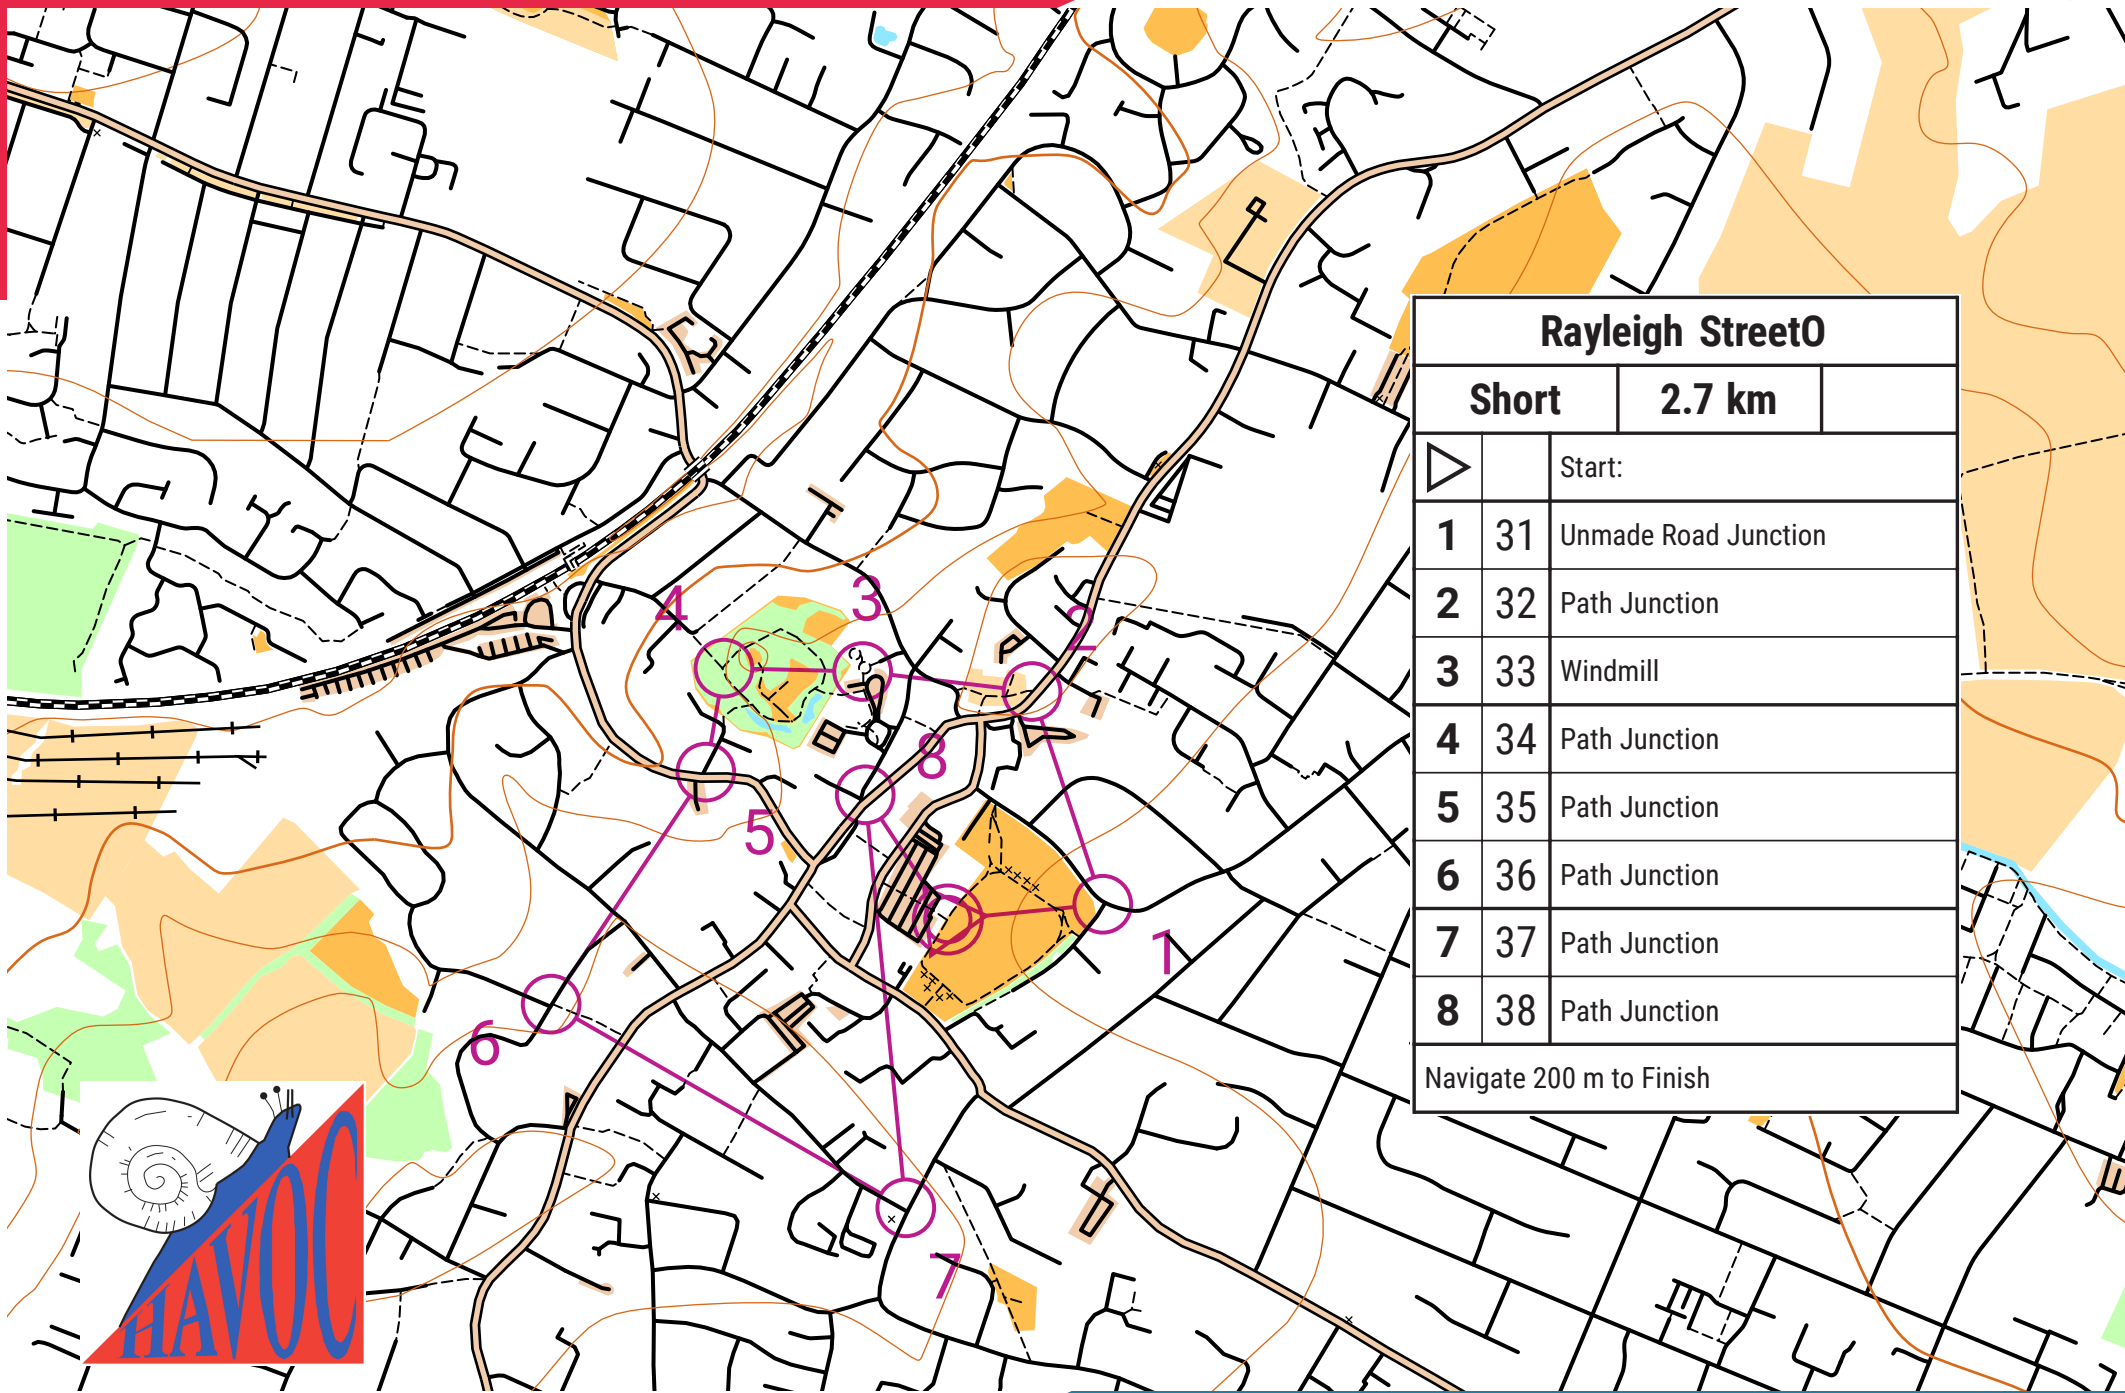

RAYLEIGH STREET0

scale 1:10000, contours 10m
500m

Rayleigh Street0		
Short	2.7 km	
▷		Start:
1	31	Unmade Road Junction
2	32	Path Junction
3	33	Windmill
4	34	Path Junction
5	35	Path Junction
6	36	Path Junction
7	37	Path Junction
8	38	Path Junction
Navigate 200 m to Finish		