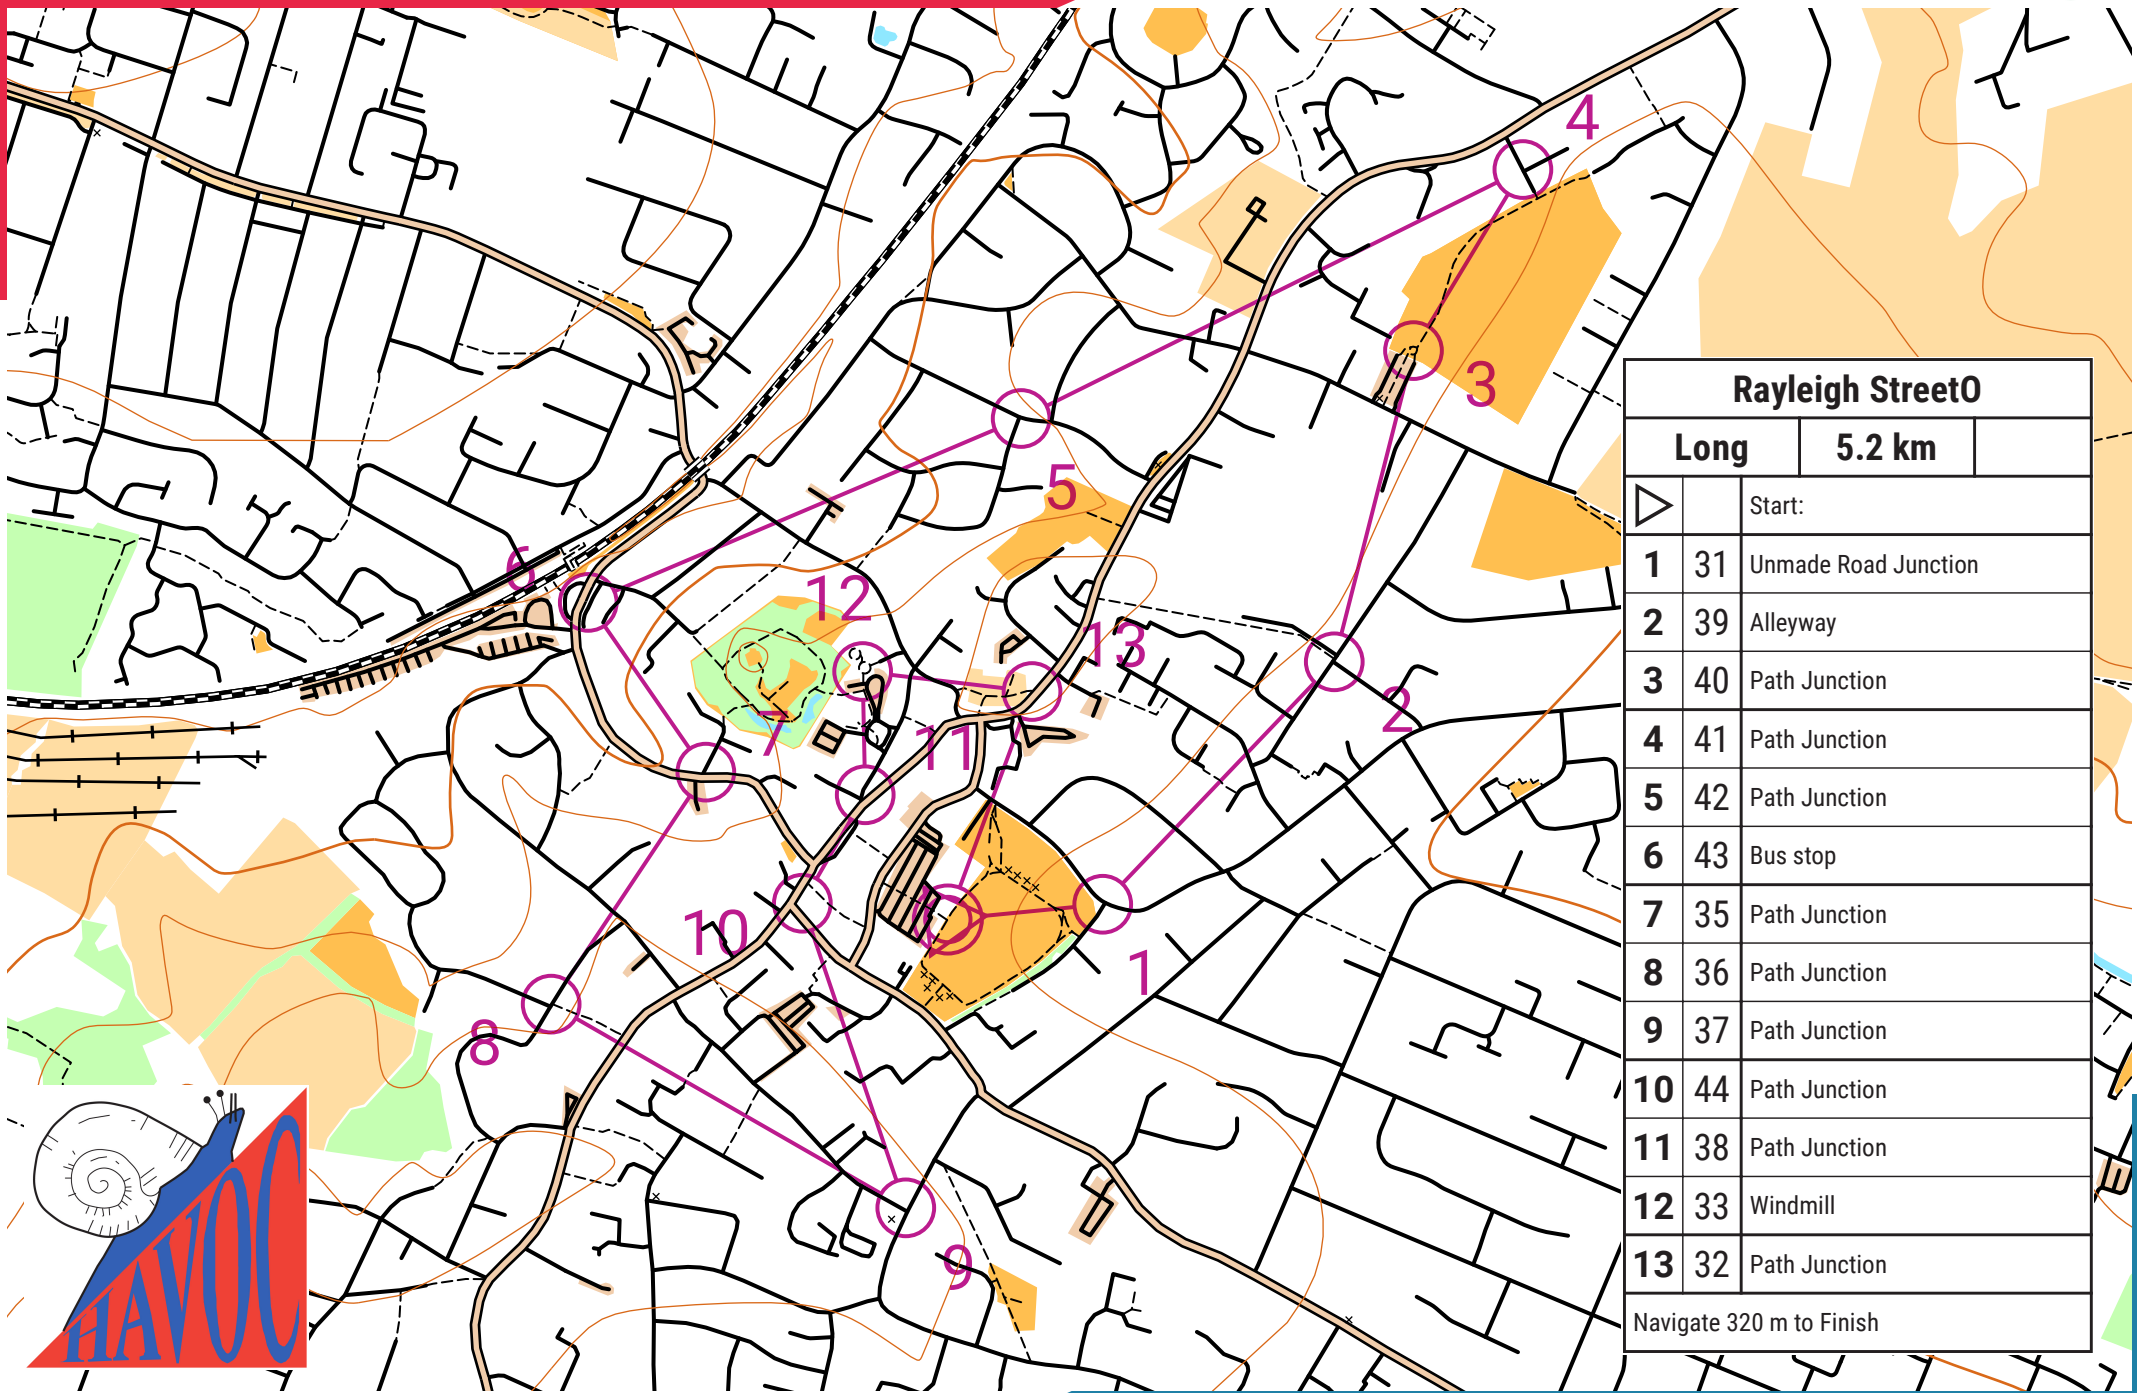

# RAYLEIGH STREETO

scale 1:10000, contours 10m  
500m

Rayleigh StreetO		
Long	5.2 km	
▶	Start:	
1	31	Unmade Road Junction
2	39	Alleyway
3	40	Path Junction
4	41	Path Junction
5	42	Path Junction
6	43	Bus stop
7	35	Path Junction
8	36	Path Junction
9	37	Path Junction
10	44	Path Junction
11	38	Path Junction
12	33	Windmill
13	32	Path Junction
Navigate 320 m to Finish		