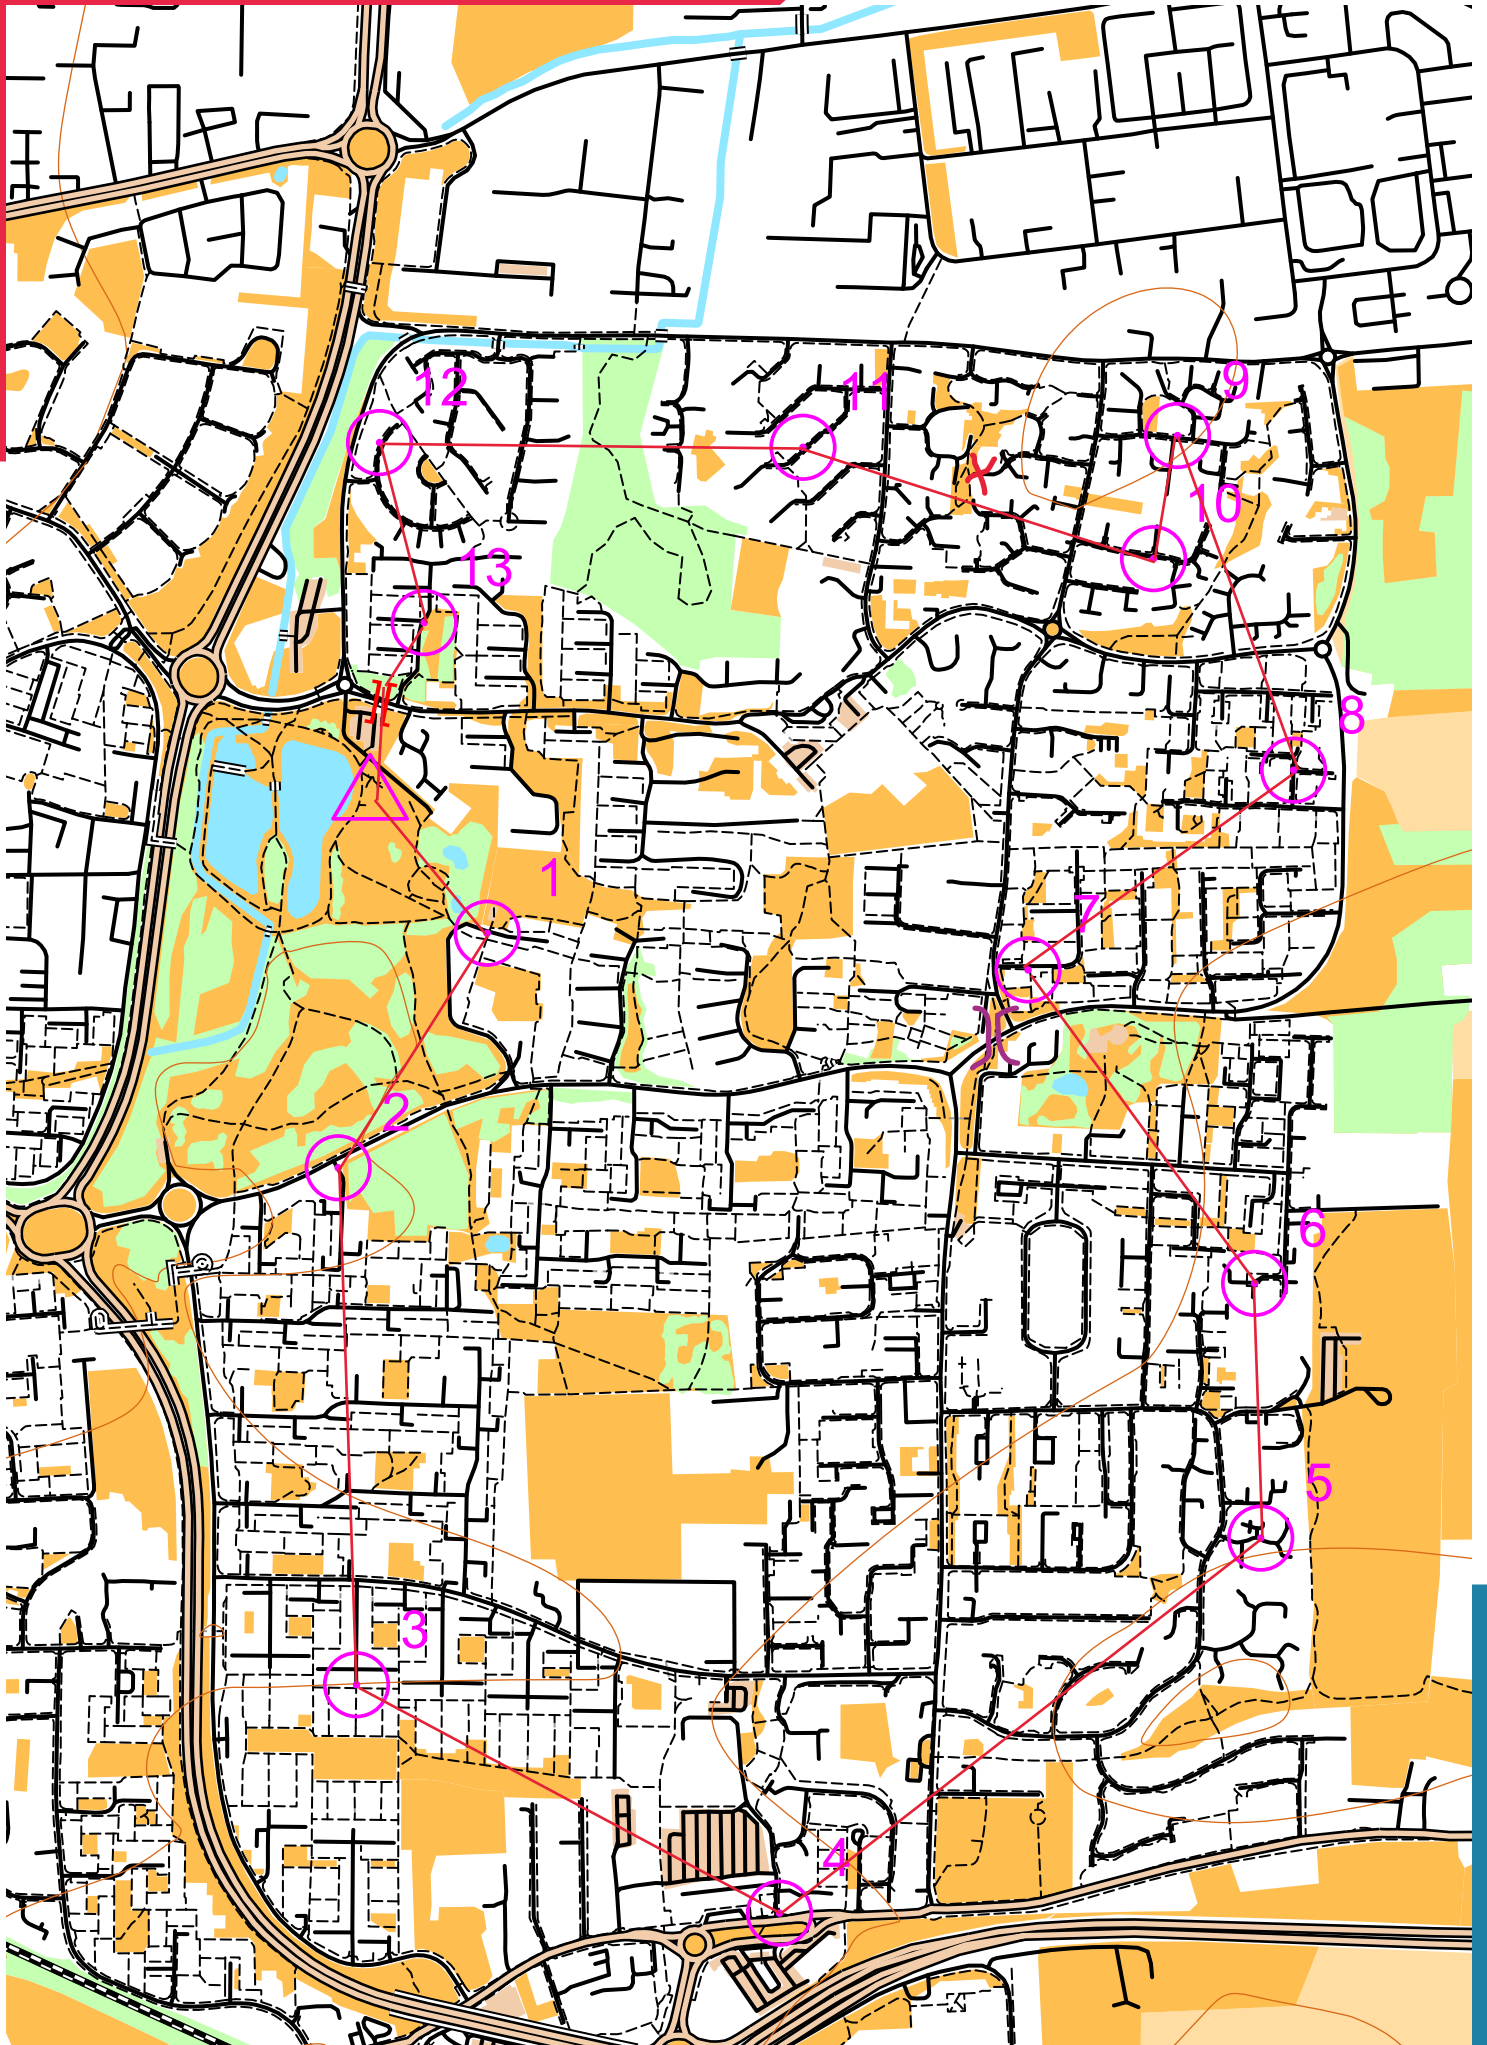

NORTHLAND LONG

scale 1:10000, contours 10m
500m

Map data (c) OpenStreetMap, available under the Open Database Licence.
Contains OS data (c) Crown copyright & database right OS 2013-2017.
OOM created by Oliver O'Brien. Make your own: <http://oomap.co.uk/>