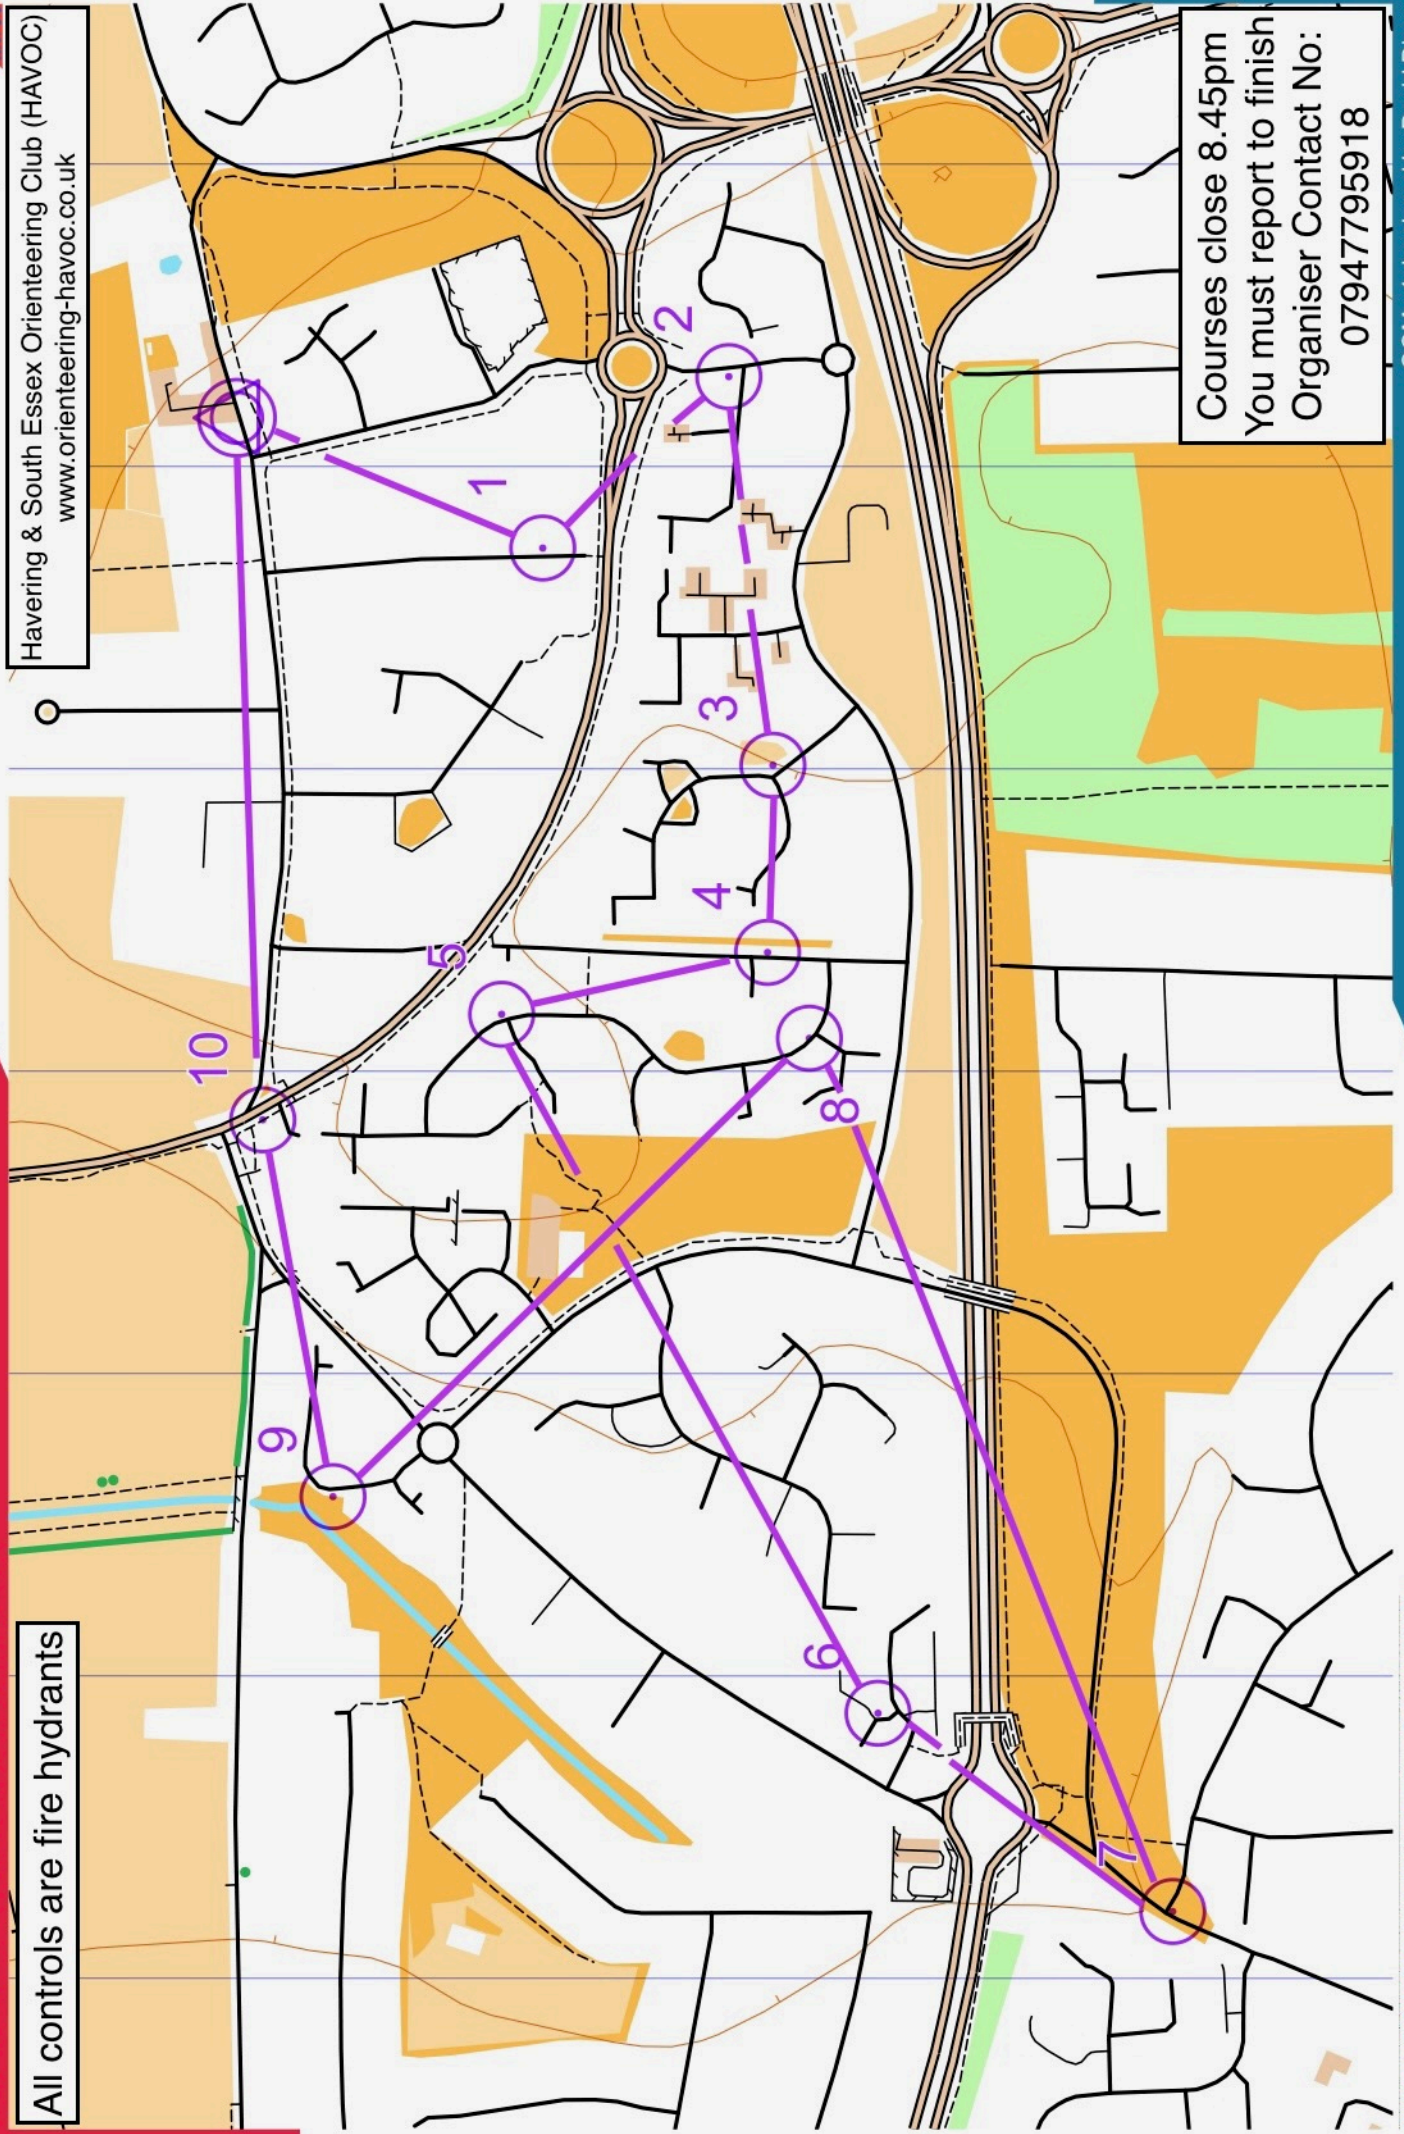

# NOAK BRIDGE SHORT

All controls are fire hydrants

scale 1:5000, contours 5m

200m

Haivering & South Essex Orienteering Club (HAVOC)  
www.orienteeing-havoc.co.uk

Courses close 8.45pm  
You must report to finish  
Organiser Contact No:  
07947795918