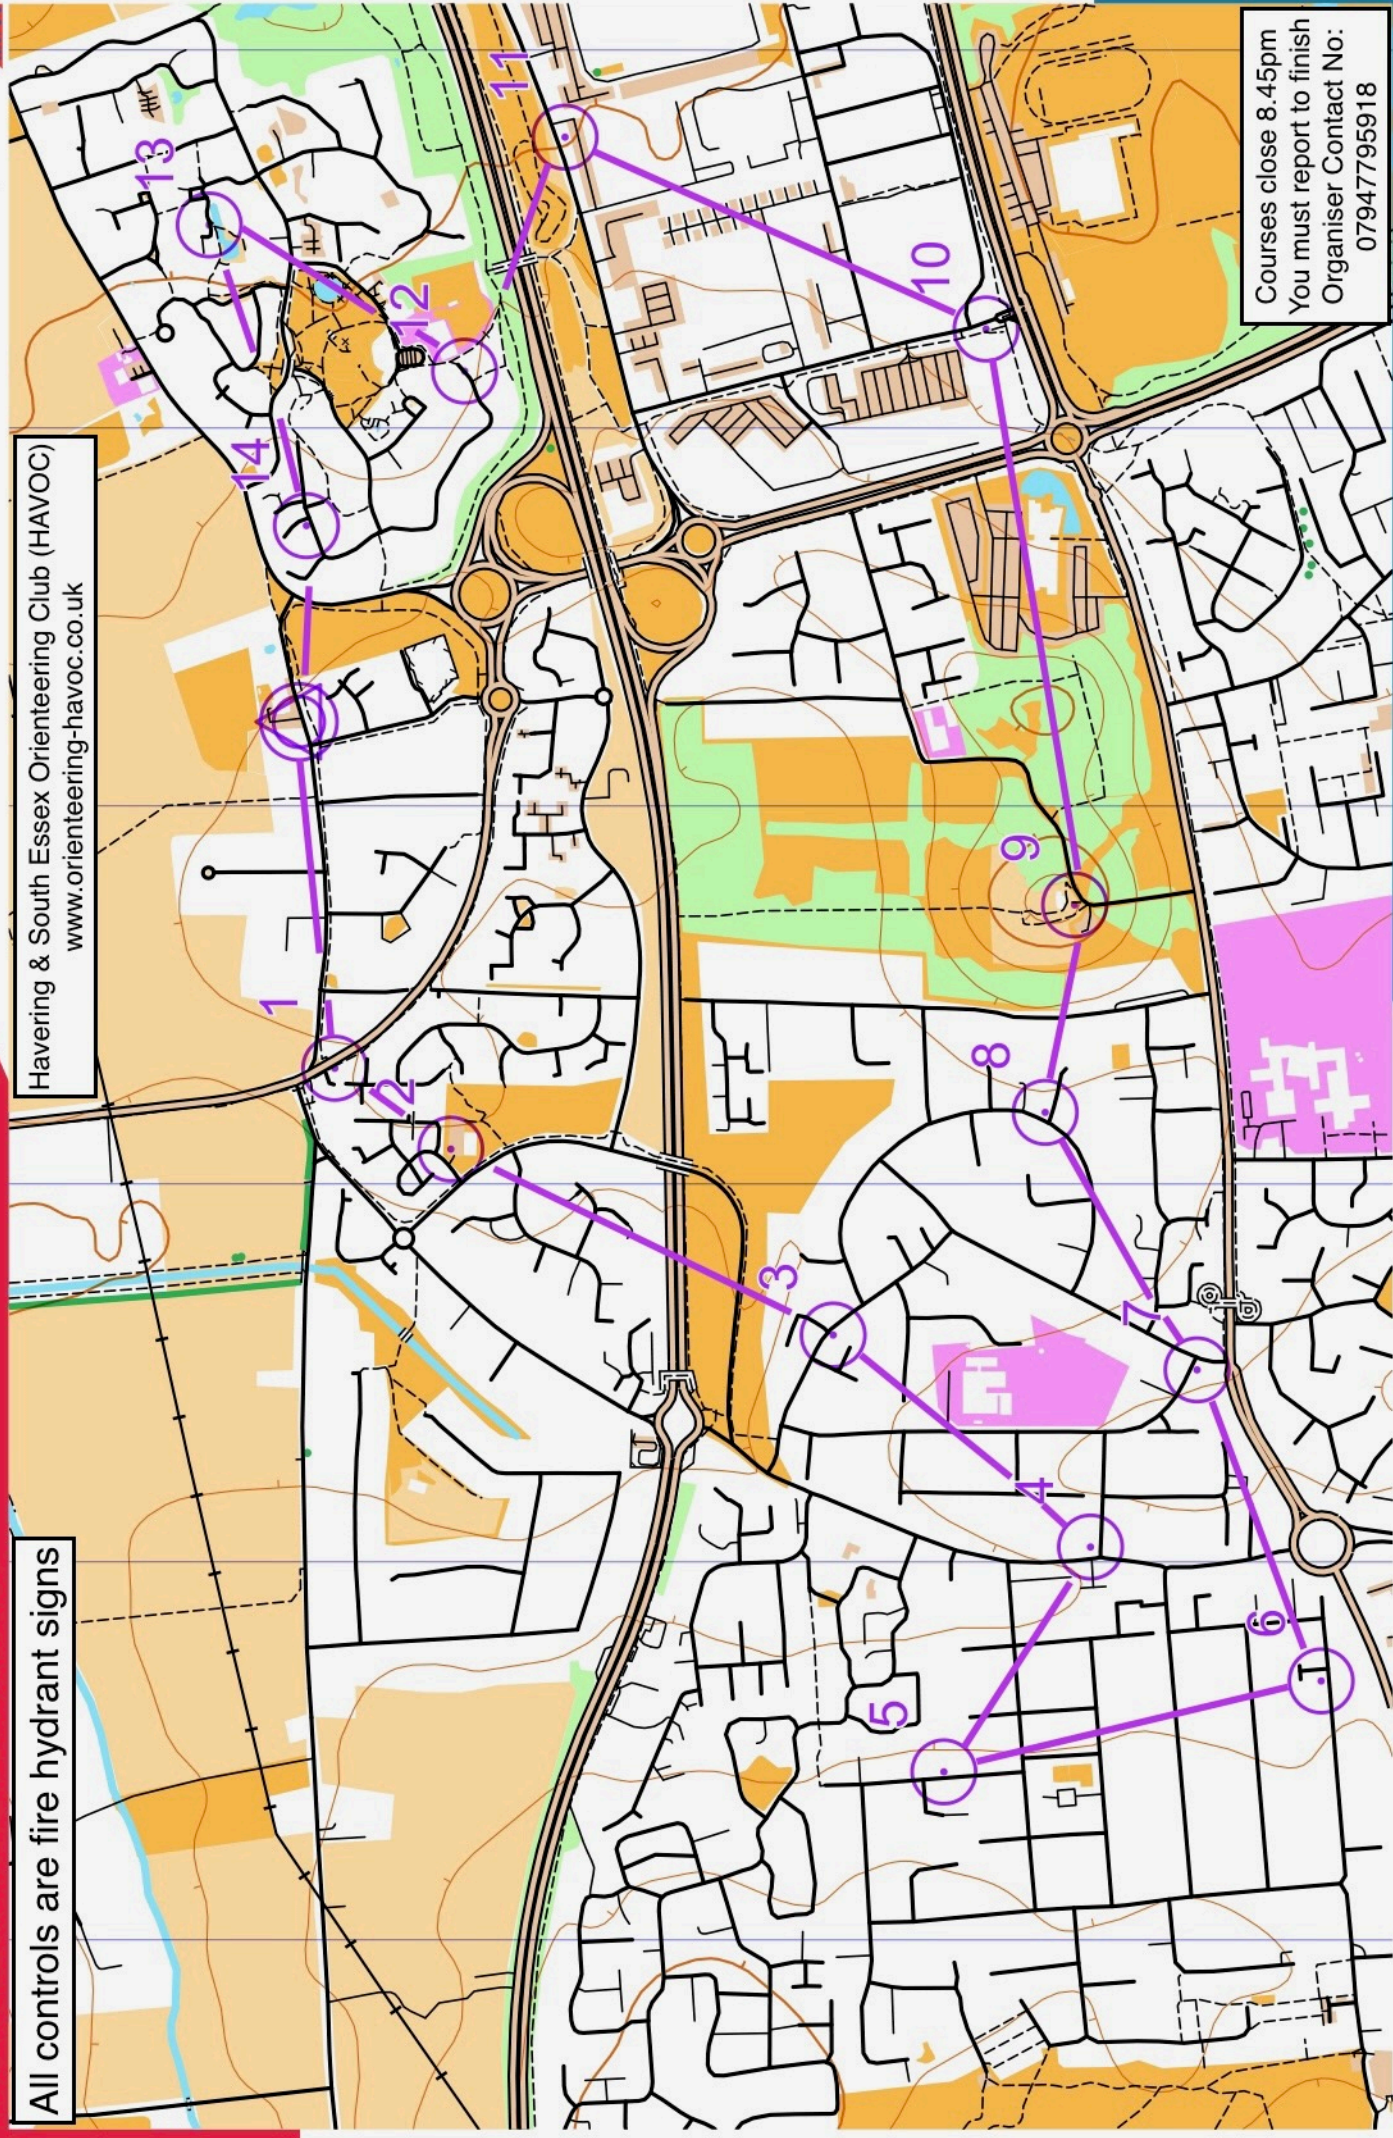

# NOAK BRIDGE LONG

All controls are fire hydrant signs

Havering & South Essex Orienteering Club (HAVOC)  
[www.orienteeing-havoc.co.uk](http://www.orienteeing-havoc.co.uk)

scale 1:10000, contours 5m  
500m

Courses close 8.45pm  
You must report to finish  
Organiser Contact No:  
07947795918