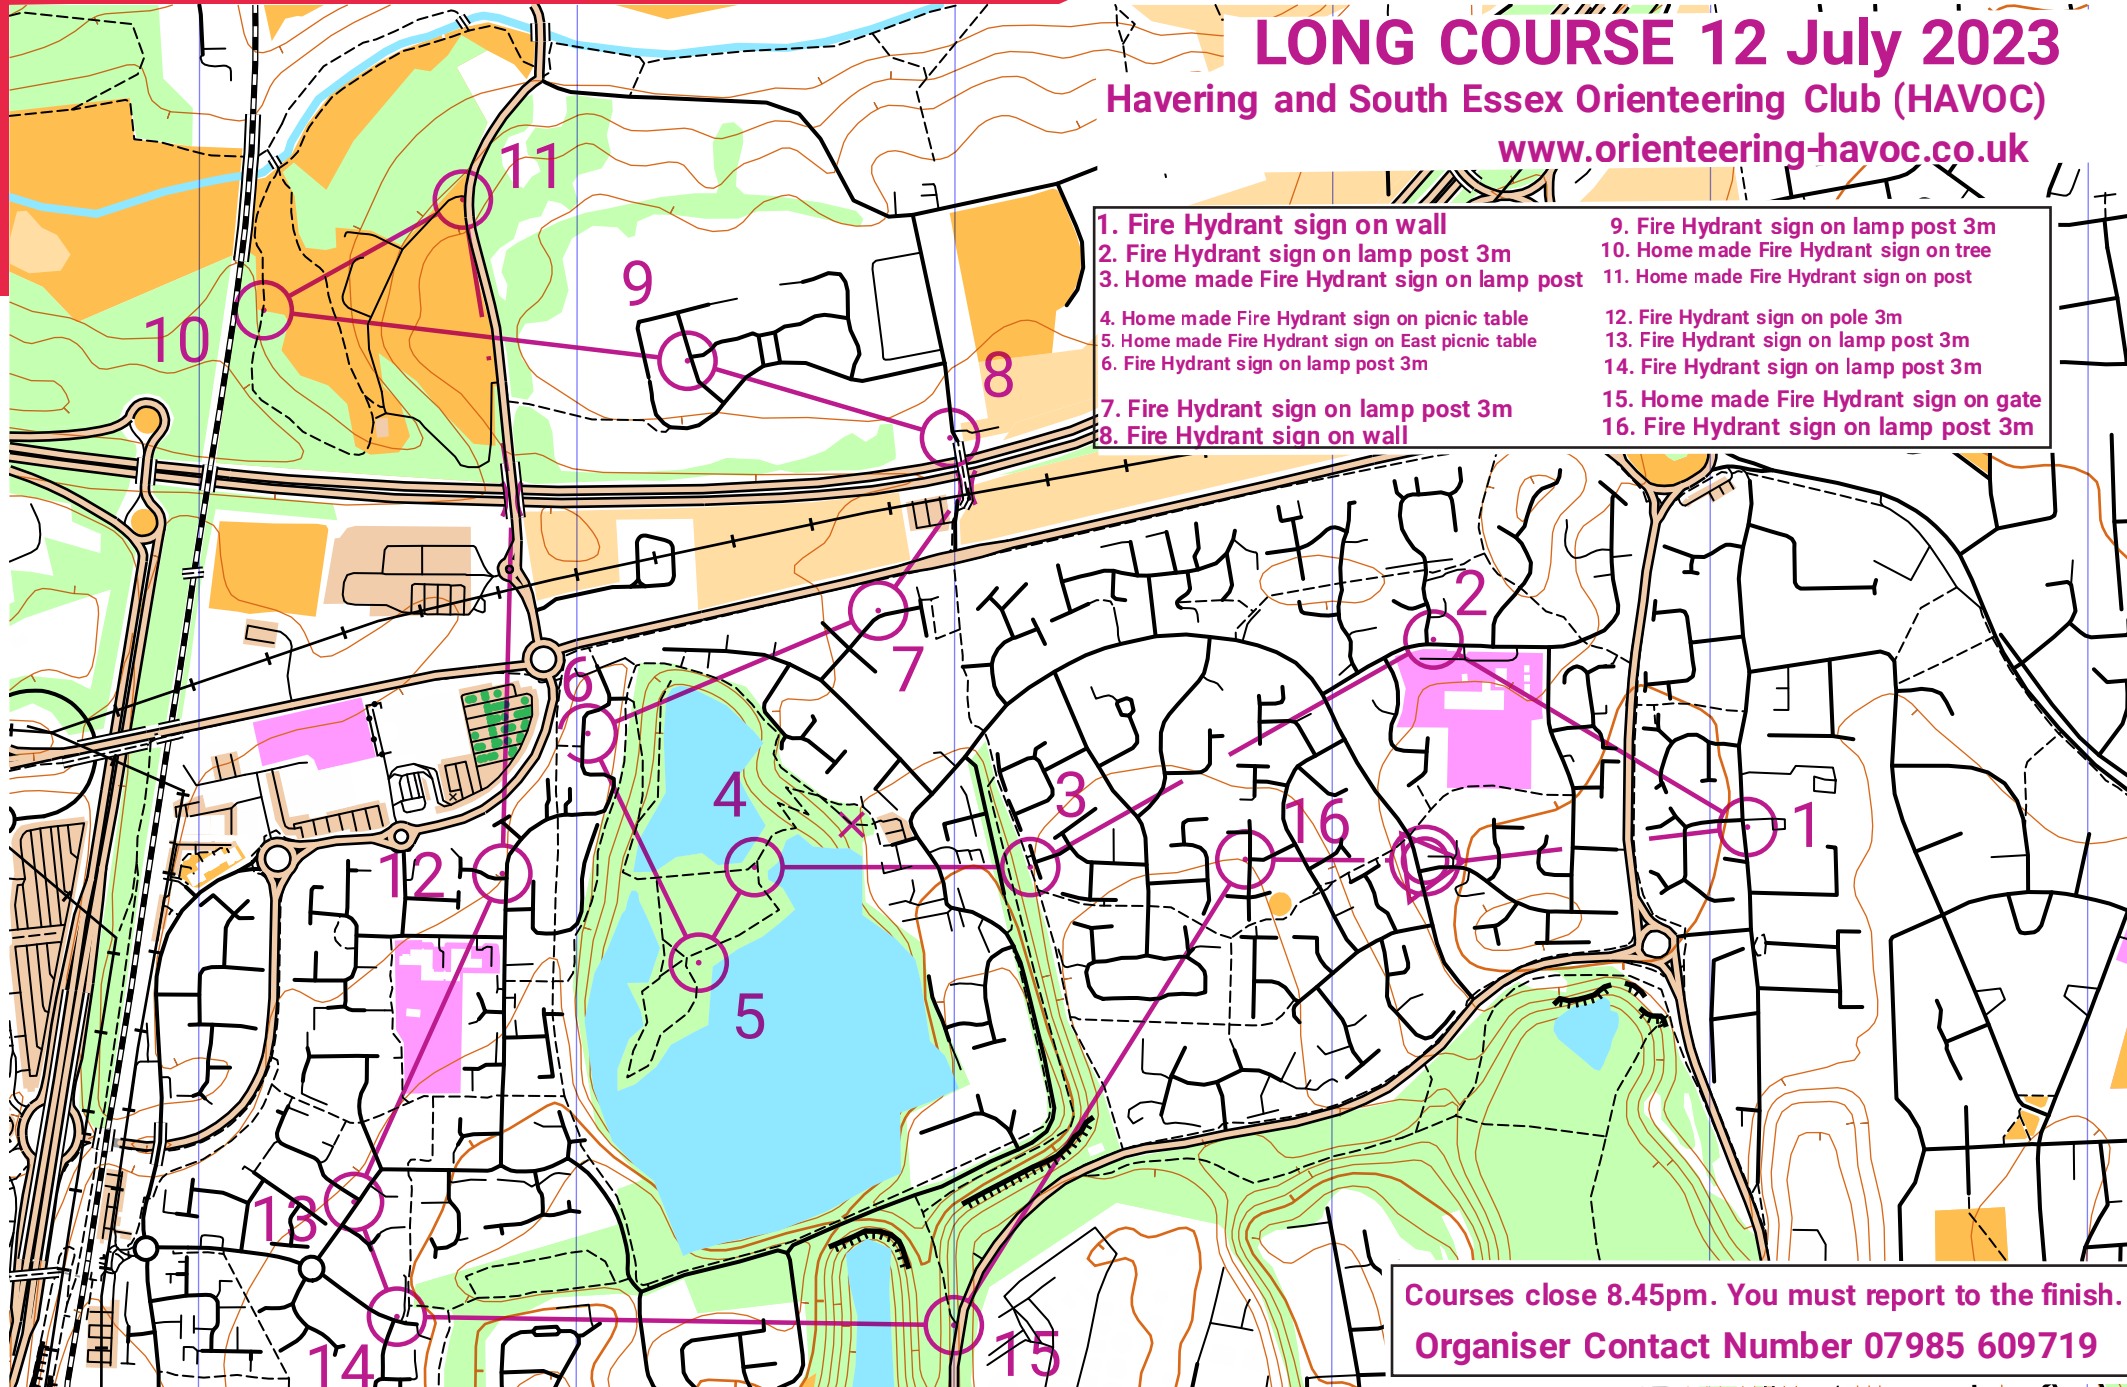

LONG COURSE 12 July 2023

Havering and South Essex Orienteering Club (HAVOC)

www.orienteering-havoc.co.uk

Courses close 8.45pm. You must report to the finish.
Organiser Contact Number 07985 609719