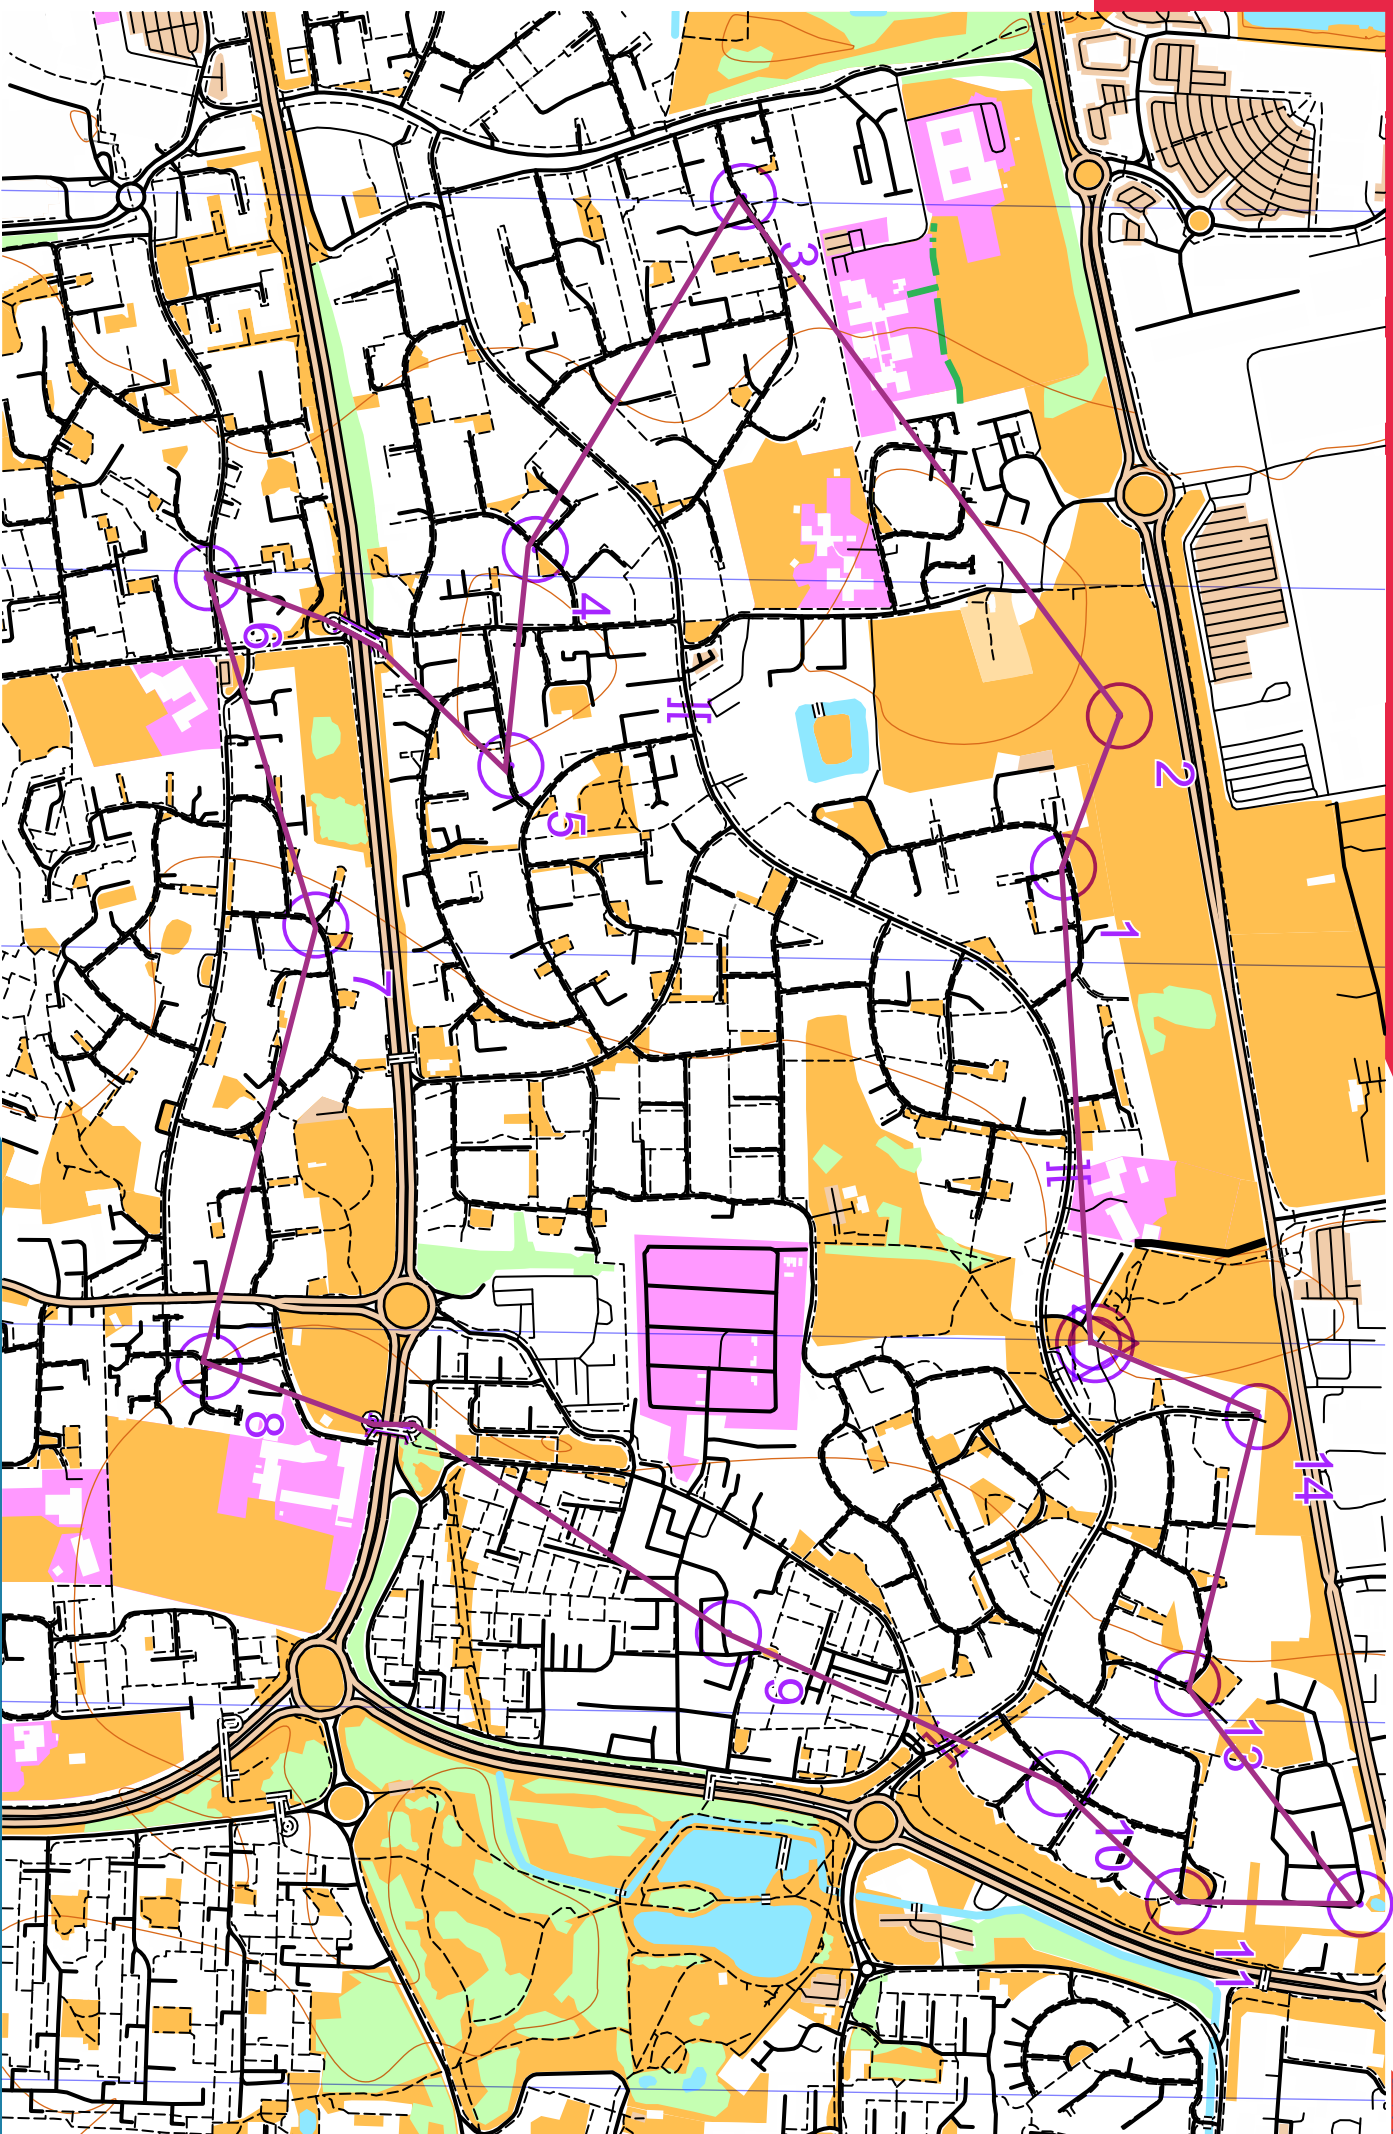

WHITMORE PARK LONG

scale 1:10000, contours 10m

500m

↑ N

Map data: © OpenStreetMap contributors, Open Database License
Contours: OS data © Crown copyright & database right, OS 2013-2017.
OOM created by Oliver O'Brien, Make your own: <https://it-e.dna-software.co.uk/>

OOM v4 developed by David Dixon
Map ID: 6442fea4d4566