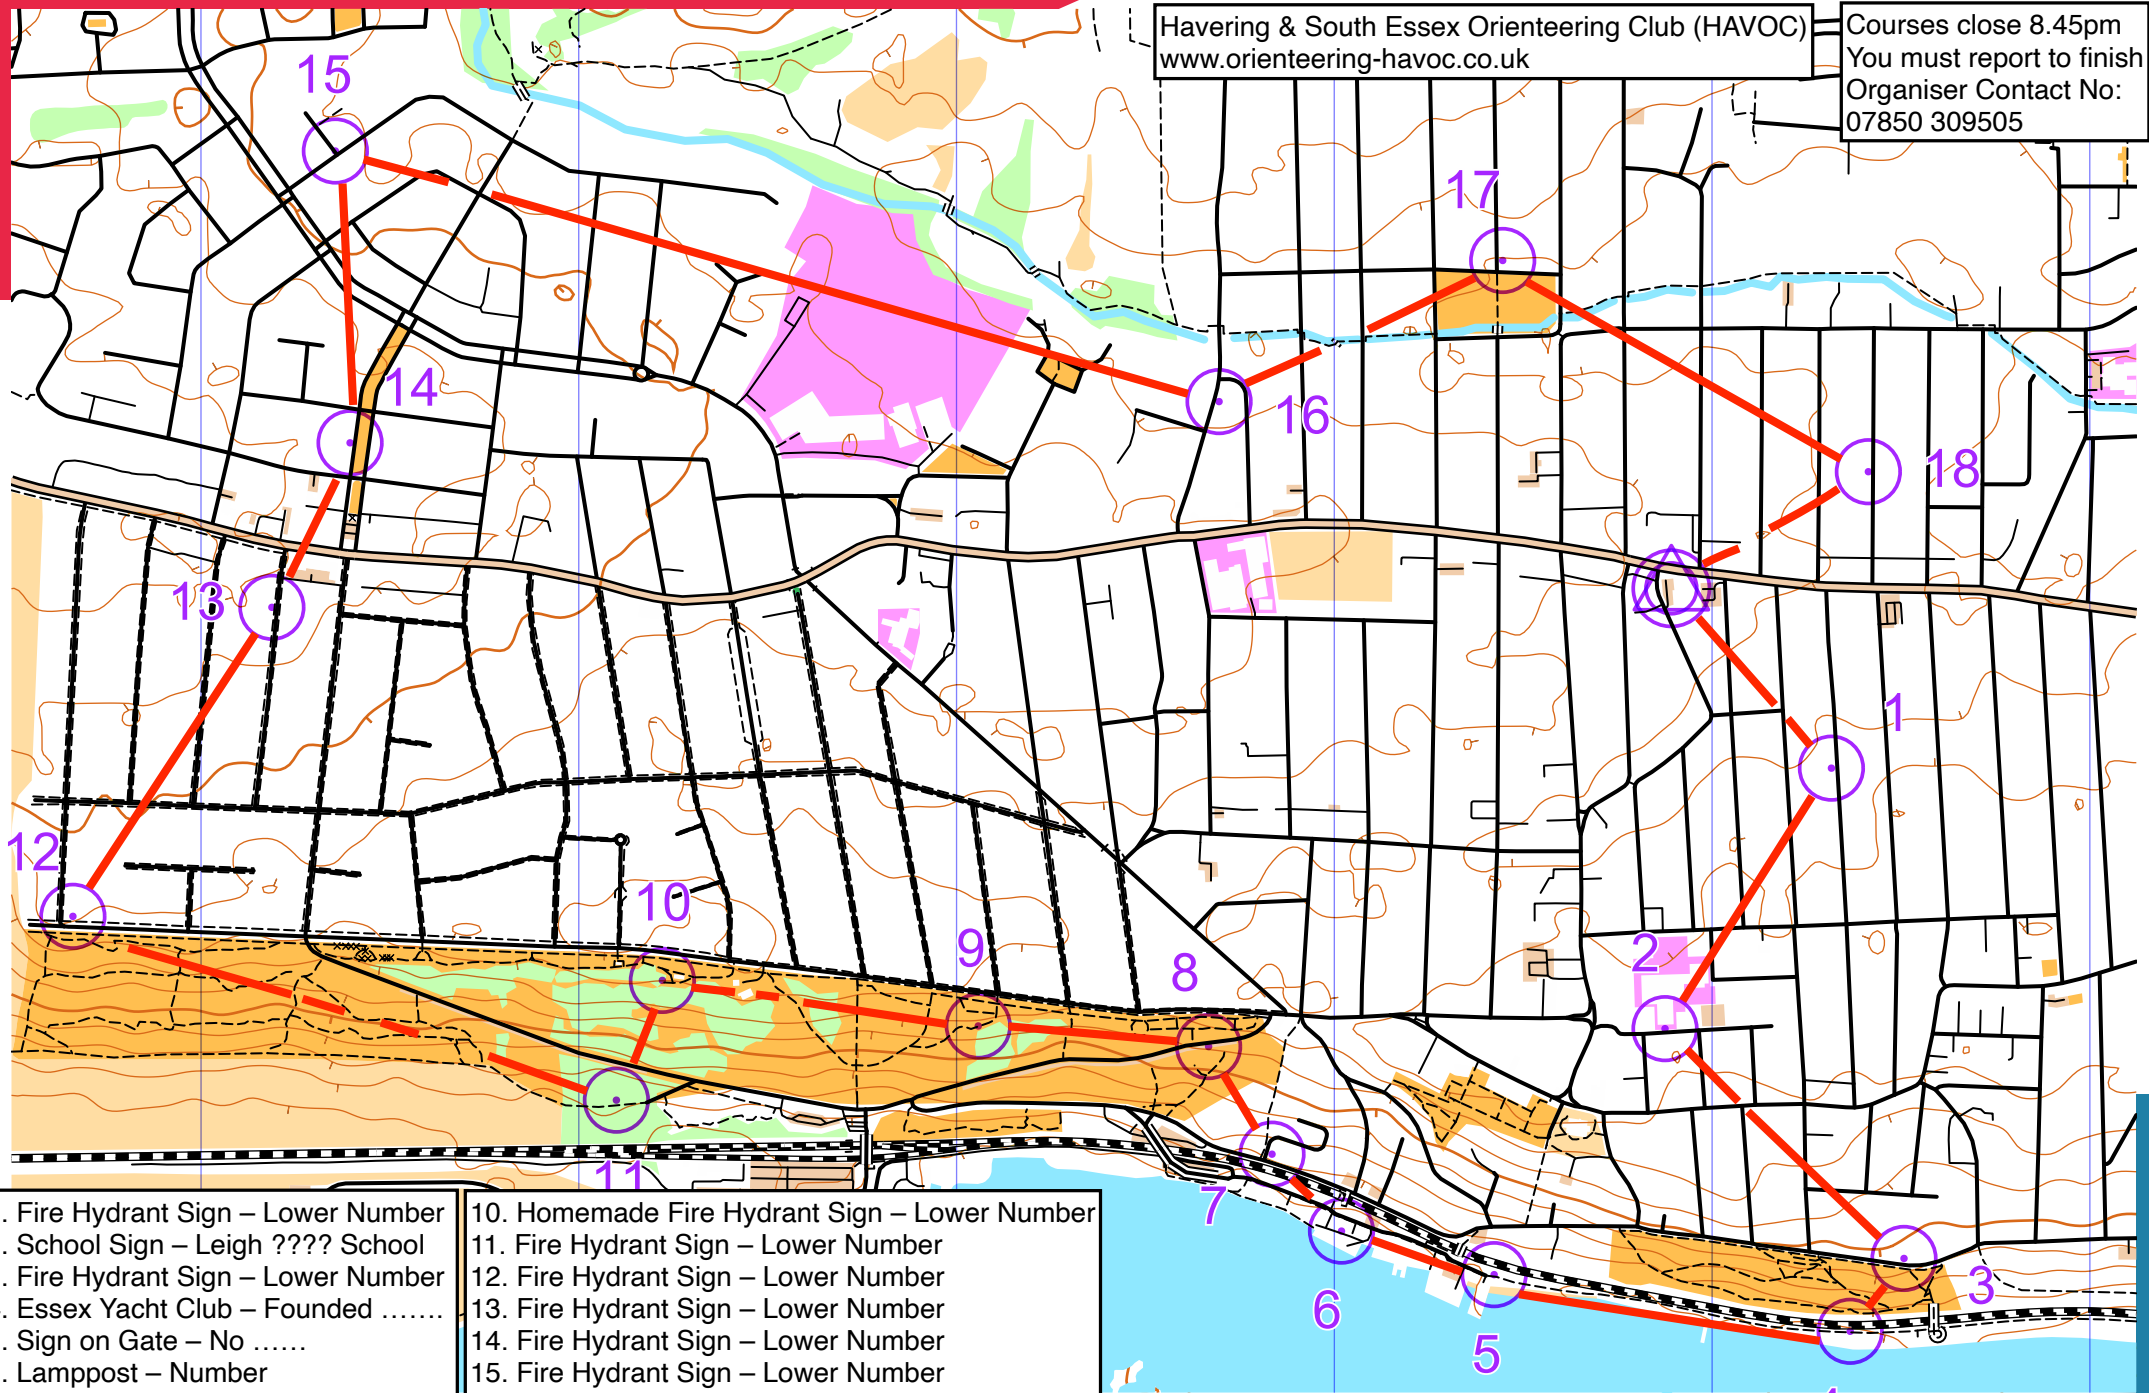

LEIGH ON SEA 23 - LONG

scale 1:10000, contours 5m
500m

Havering & South Essex Orienteering Club (HAVOC)
www.orienteering-havoc.co.uk

Courses close 8.45pm
You must report to finish
Organiser Contact No:
07850 309505

- | | |
|-------------------------------------|---|
| 1. Fire Hydrant Sign – Lower Number | 10. Homemade Fire Hydrant Sign – Lower Number |
| 2. School Sign – Leigh ??? School | 11. Fire Hydrant Sign – Lower Number |
| 3. Fire Hydrant Sign – Lower Number | 12. Fire Hydrant Sign – Lower Number |
| 4. Essex Yacht Club – Founded | 13. Fire Hydrant Sign – Lower Number |
| 5. Sign on Gate – No | 14. Fire Hydrant Sign – Lower Number |
| 6. Lamppost – Number | 15. Fire Hydrant Sign – Lower Number |
| 7. Fire Hydrant Sign – Lower Number | 16. Fire Hydrant Sign – Lower Number |
| 8. Lamppost – Number | 17. Fire Hydrant Sign – Lower Number |
| 9. Lamppost – Number | 18. Fire Hydrant Sign – Lower Number |