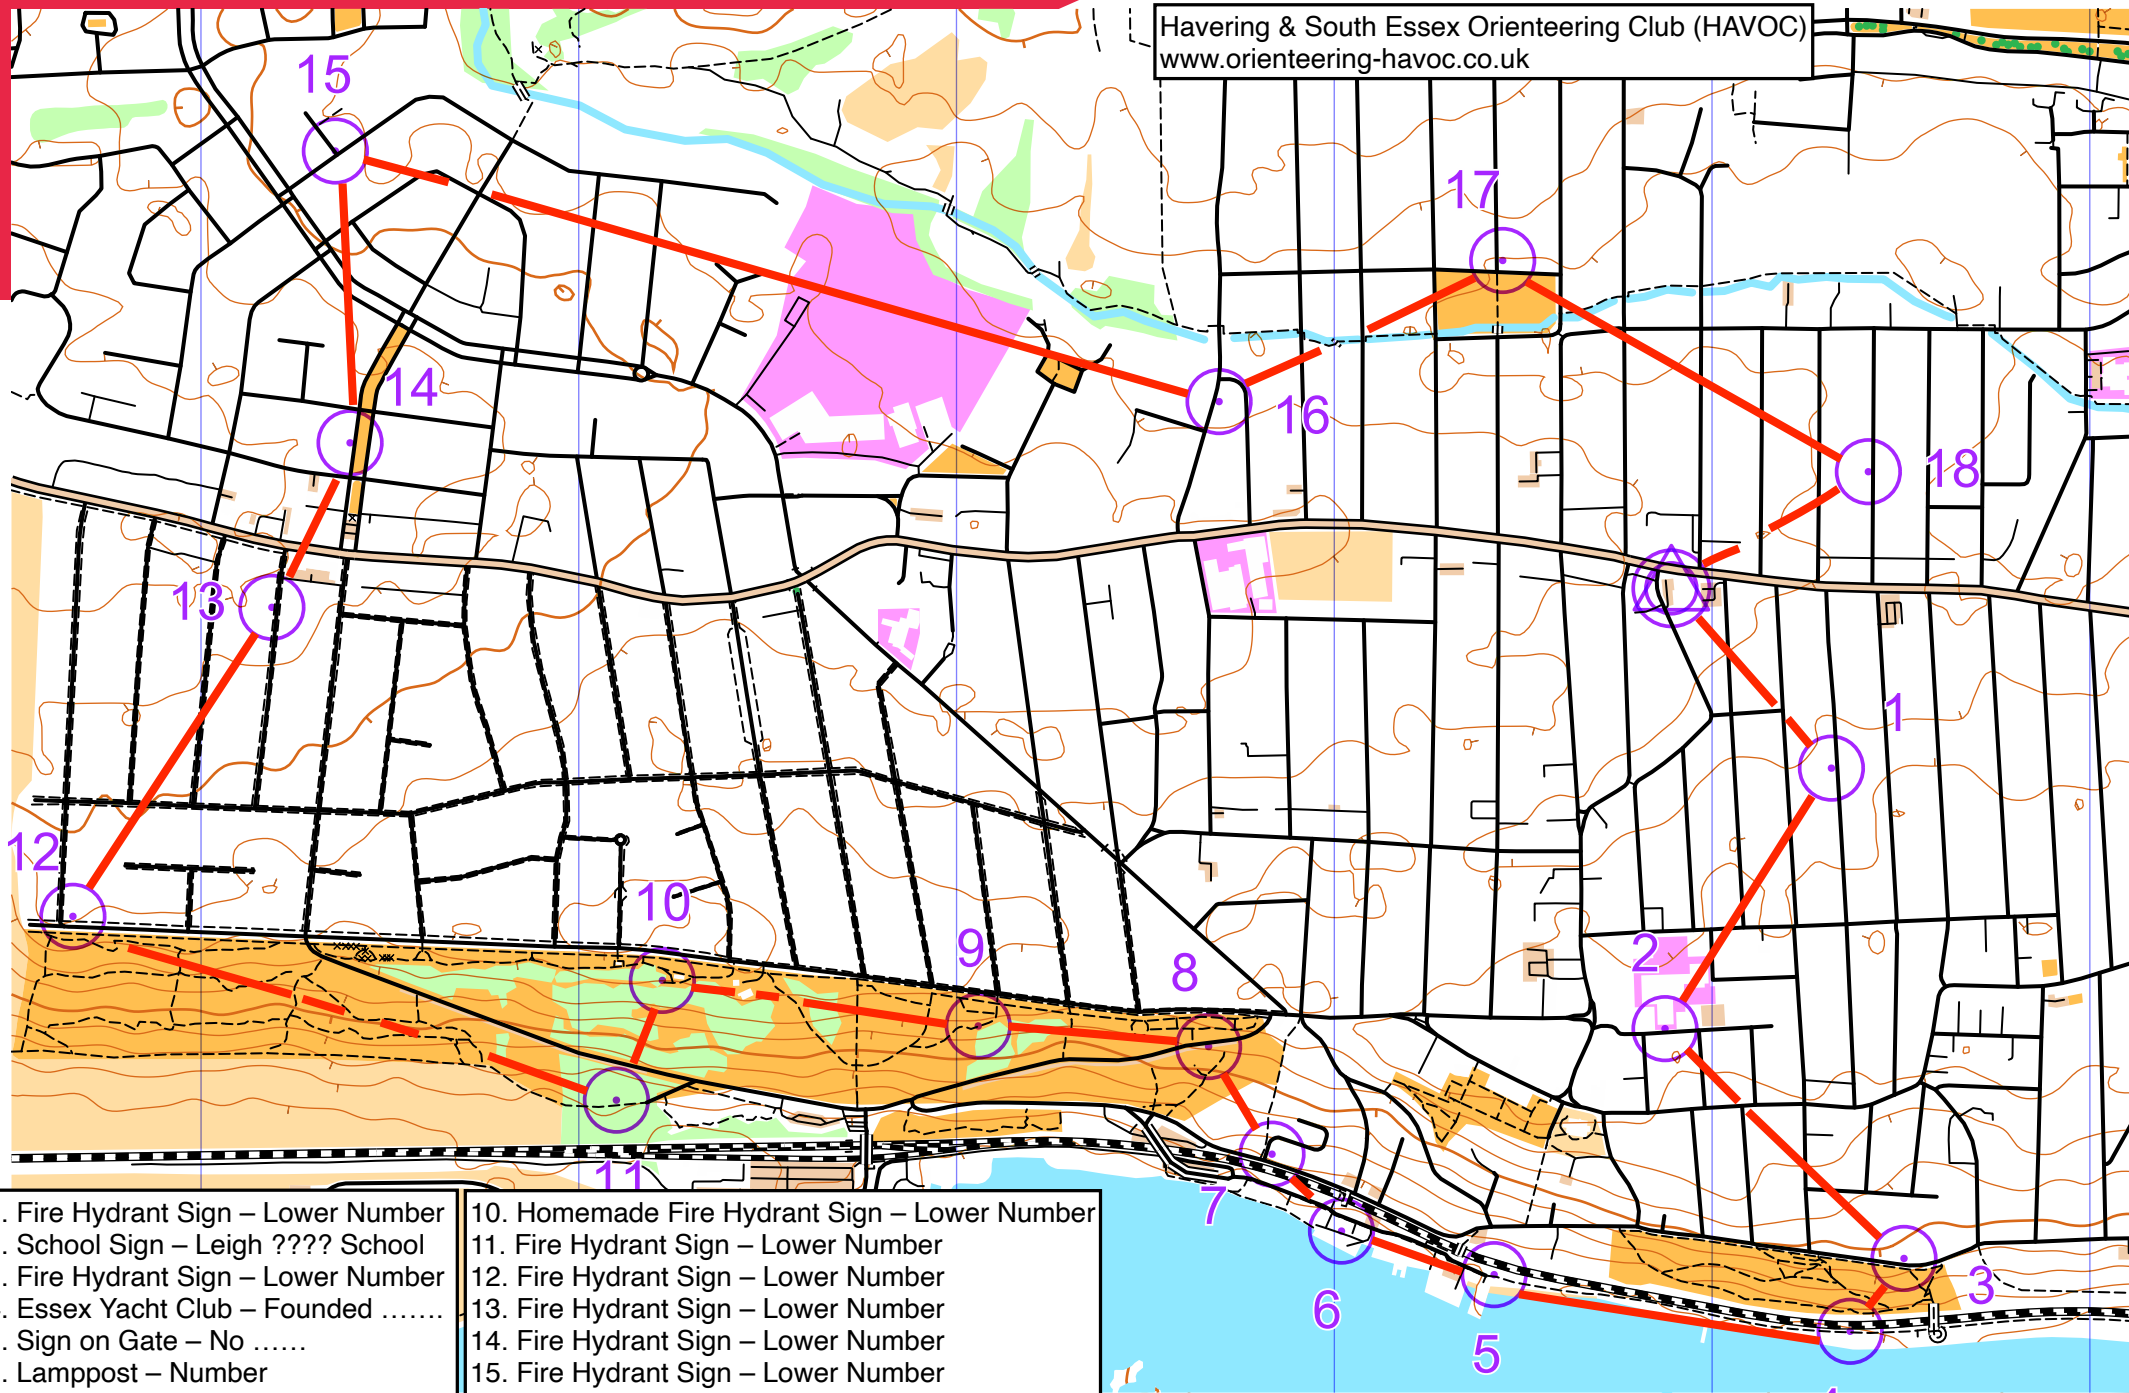

# LEIGH ON SEA 23 - LONG

scale 1:10000, contours 5m  
500m

Havering & South Essex Orienteering Club (HAVOC)  
www.orienteering-havoc.co.uk

- |                                     |   |
|-------------------------------------|---|
| 1. Fire Hydrant Sign – Lower Number | 10. Homemade Fire Hydrant Sign – Lower Number |
| 2. School Sign – Leigh ??? School   | 11. Fire Hydrant Sign – Lower Number          |
| 3. Fire Hydrant Sign – Lower Number | 12. Fire Hydrant Sign – Lower Number          |
| 4. Essex Yacht Club – Founded ..... | 13. Fire Hydrant Sign – Lower Number          |
| 5. Sign on Gate – No .....          | 14. Fire Hydrant Sign – Lower Number          |
| 6. Lamppost – Number                | 15. Fire Hydrant Sign – Lower Number          |
| 7. Fire Hydrant Sign – Lower Number | 16. Fire Hydrant Sign – Lower Number          |
| 8. Lamppost – Number                | 17. Fire Hydrant Sign – Lower Number          |
| 9. Lamppost – Number                | 18. Fire Hydrant Sign – Lower Number          |