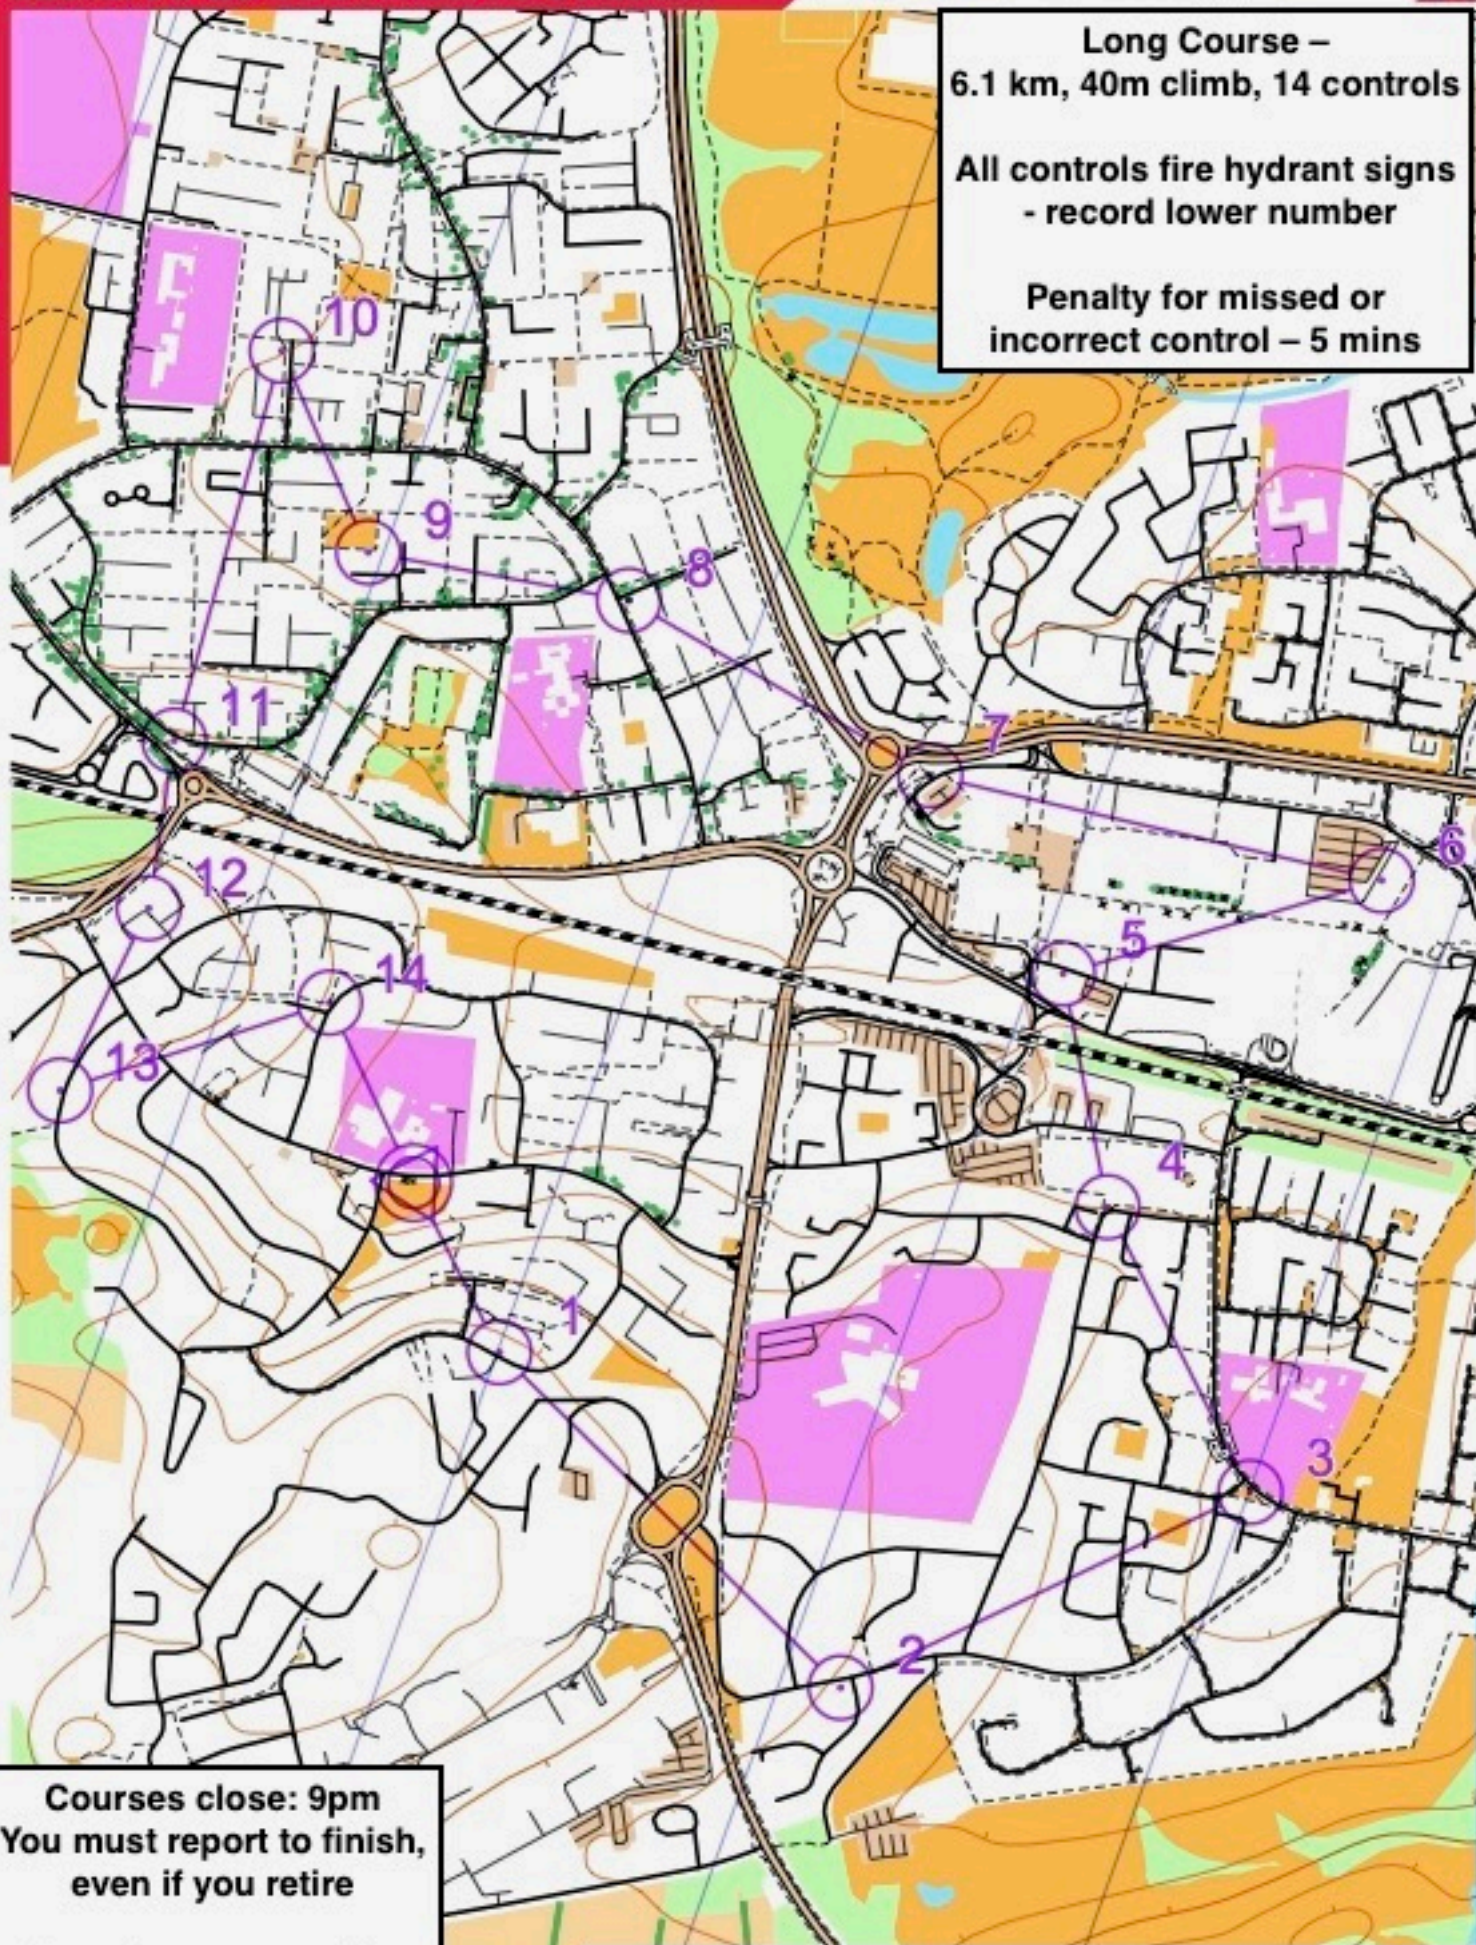

**Long Course –
6.1 km, 40m climb, 14 controls**

**All controls fire hydrant signs
- record lower number**

**Penalty for missed or
incorrect control – 5 mins**

**Courses close: 9pm
You must report to finish,
even if you retire**

**Organiser contact No:
07727 229810**

**Havering & South Essex Orienteering Club (HAVOC)
www.orienteering-havoc.co.uk**