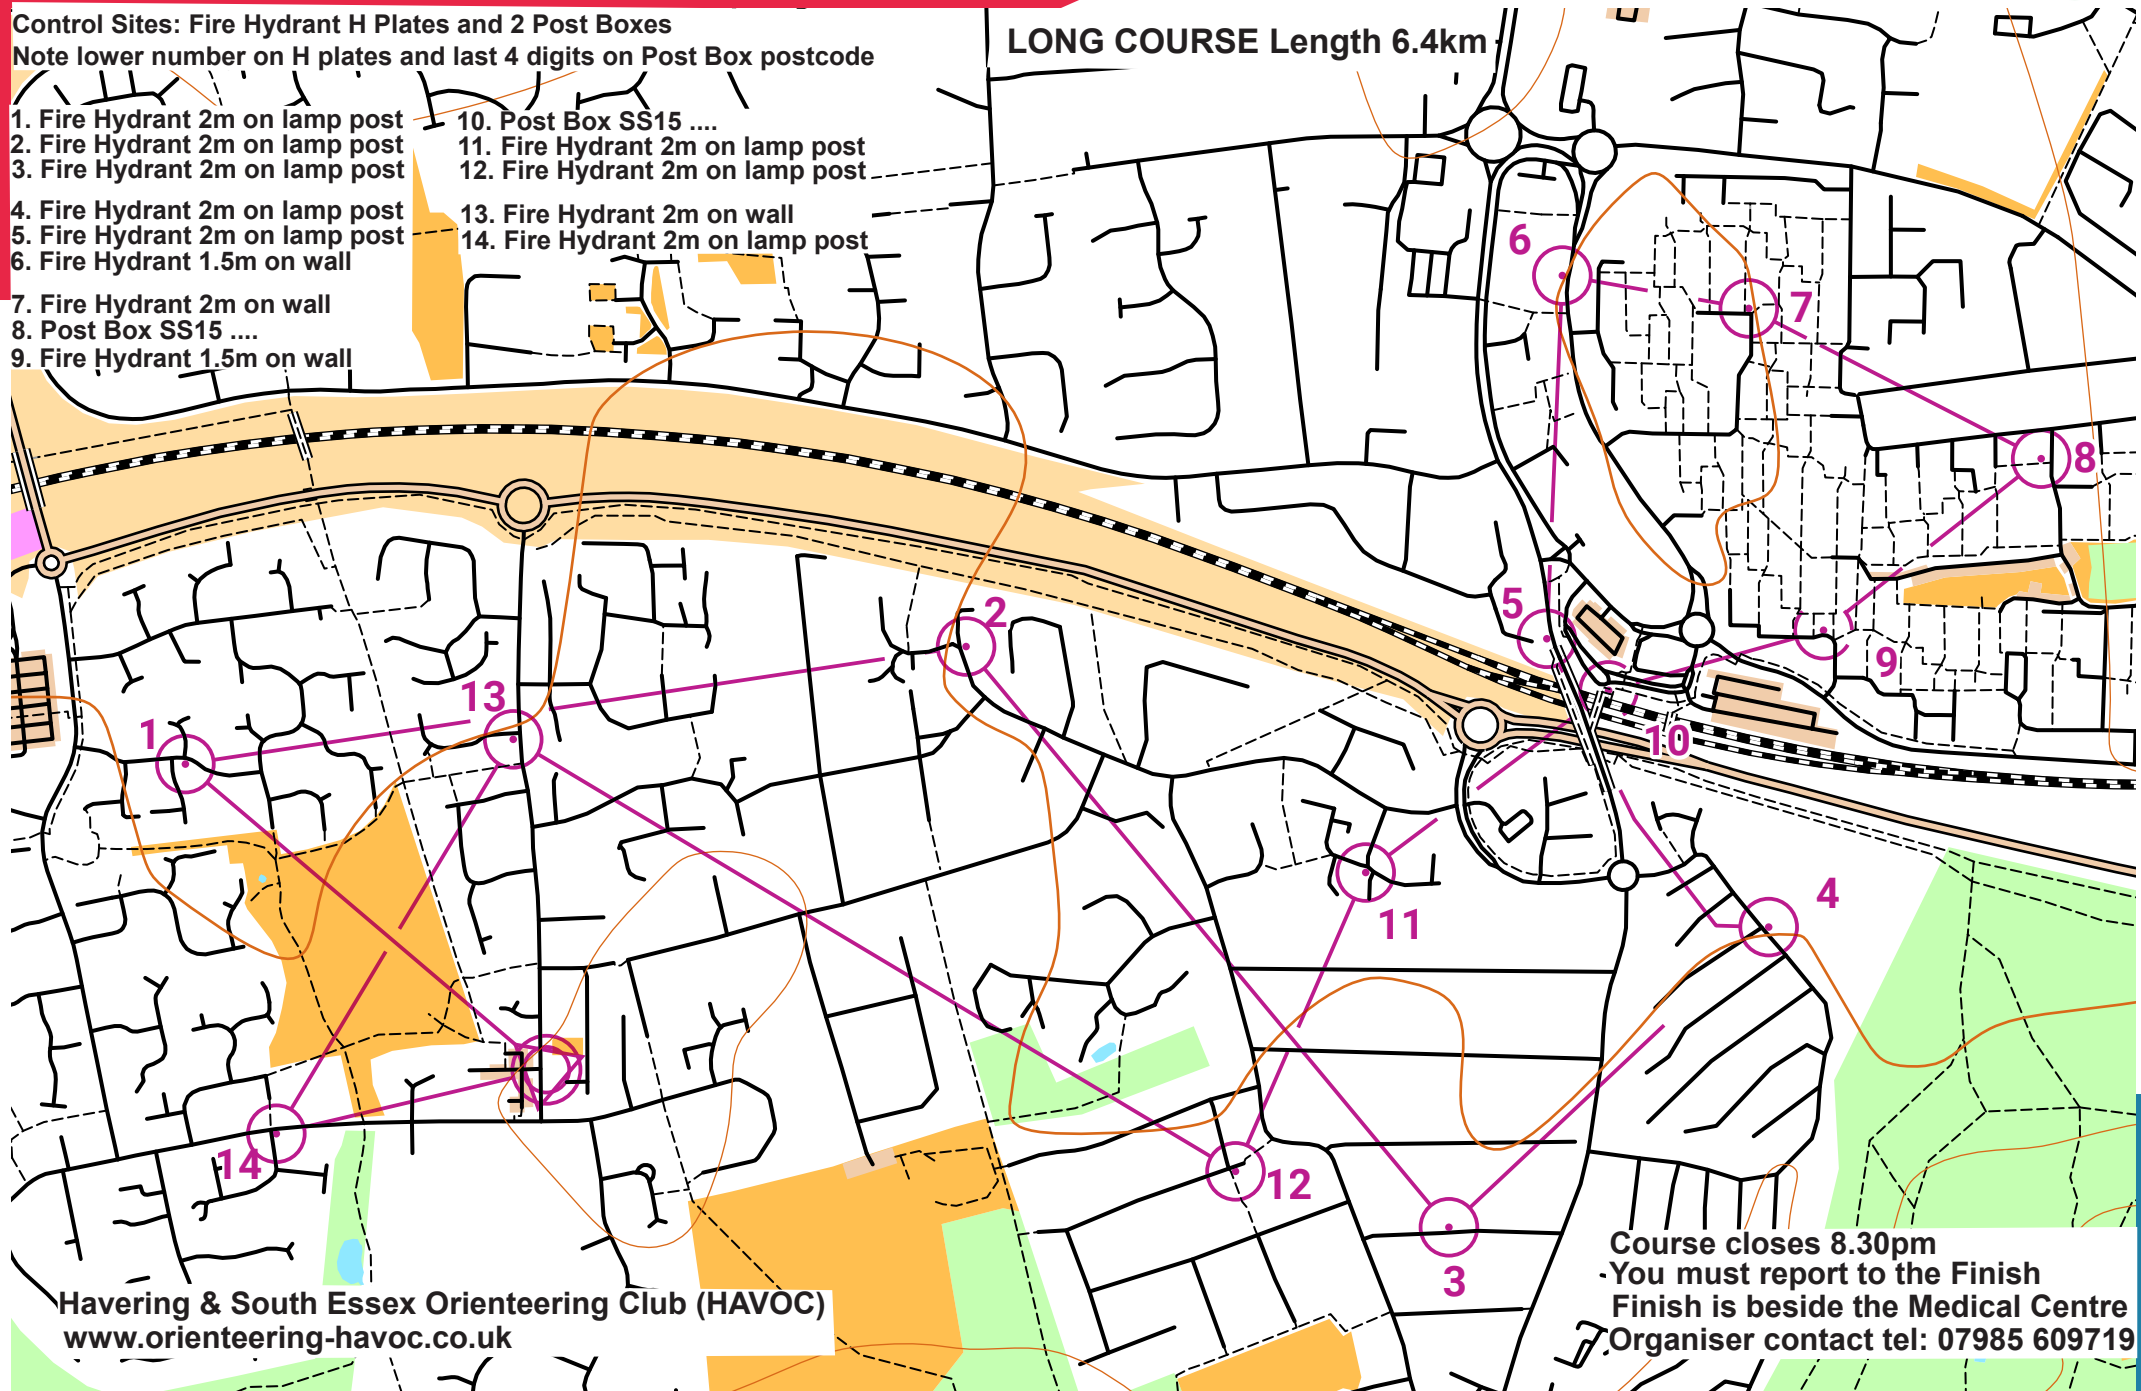

LAINDON AND LANGDON HILLS

scale 1:7500, contours 10m
200m

Control Sites: Fire Hydrant H Plates and 2 Post Boxes
Note lower number on H plates and last 4 digits on Post Box postcode

1. Fire Hydrant 2m on lamp post
2. Fire Hydrant 2m on lamp post
3. Fire Hydrant 2m on lamp post
4. Fire Hydrant 2m on lamp post
5. Fire Hydrant 2m on lamp post
6. Fire Hydrant 1.5m on wall
7. Fire Hydrant 2m on wall
8. Post Box SS15
9. Fire Hydrant 1.5m on wall
10. Post Box SS15
11. Fire Hydrant 2m on lamp post
12. Fire Hydrant 2m on lamp post
13. Fire Hydrant 2m on wall
14. Fire Hydrant 2m on lamp post

LONG COURSE Length 6.4km

Havering & South Essex Orienteering Club (HAVOC)
www.orienteering-havoc.co.uk

Course closes 8.30pm
-You must report to the Finish
Finish is beside the Medical Centre
Organiser contact tel: 07985 609719