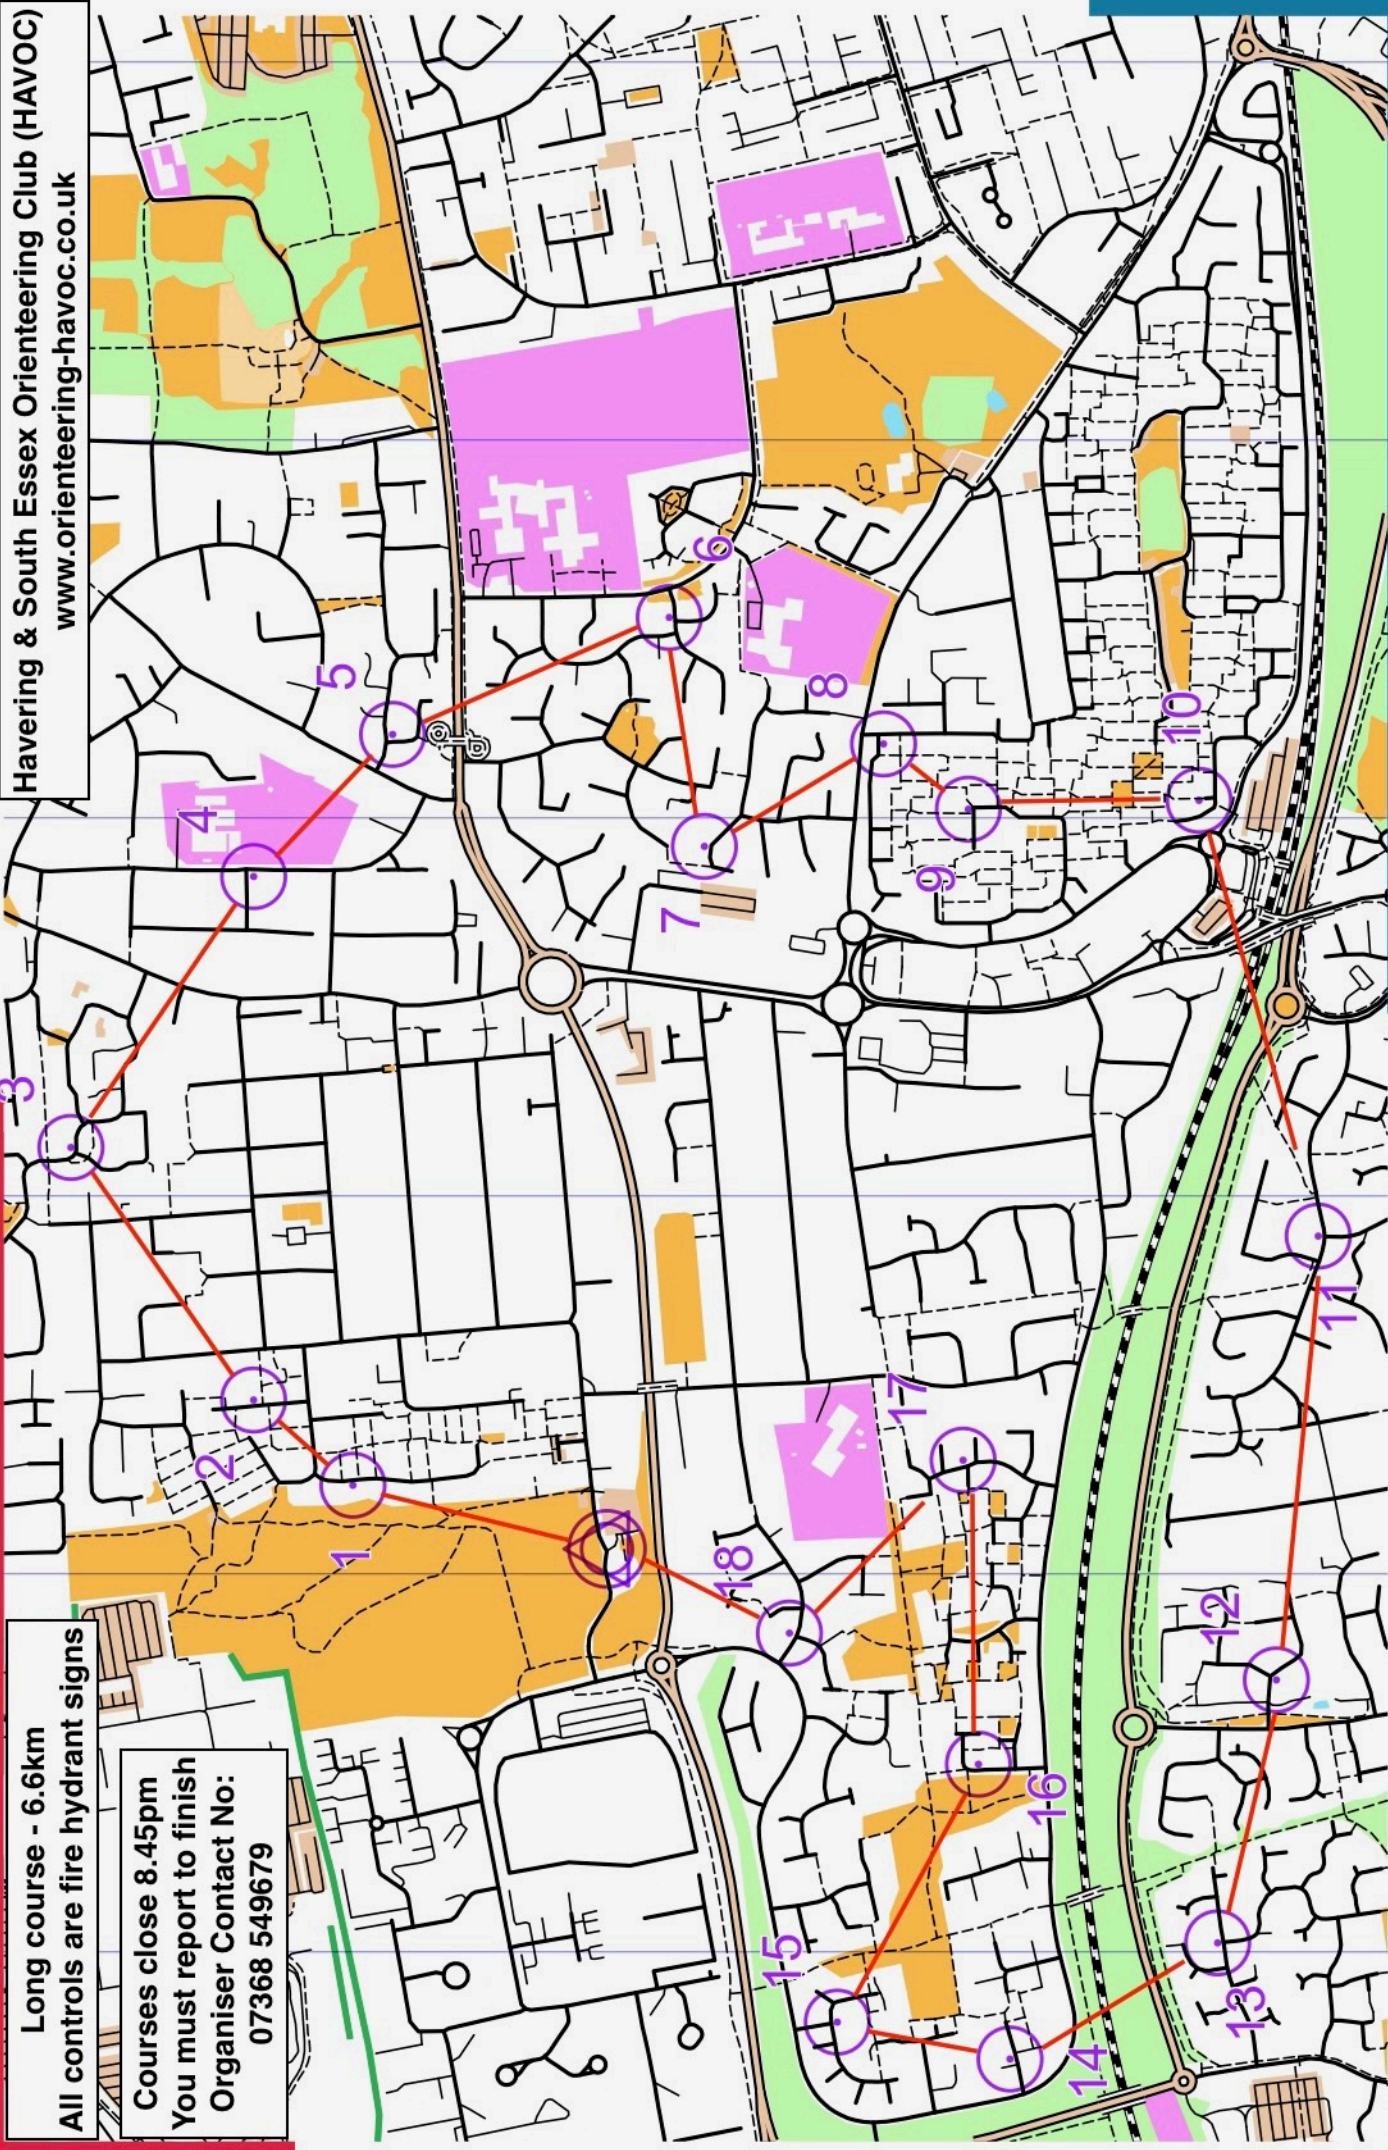

LAINDON WEST - LONG

Long course - 6.6km

All controls are fire hydrant signs

Courses close 8.45pm

You must report to finish

Organiser Contact No:

07368 549679

scale 1:10000, contours 0m
500m

Havering & South Essex Orienteering Club (HAVOC)
www.orienteering-havoc.co.uk