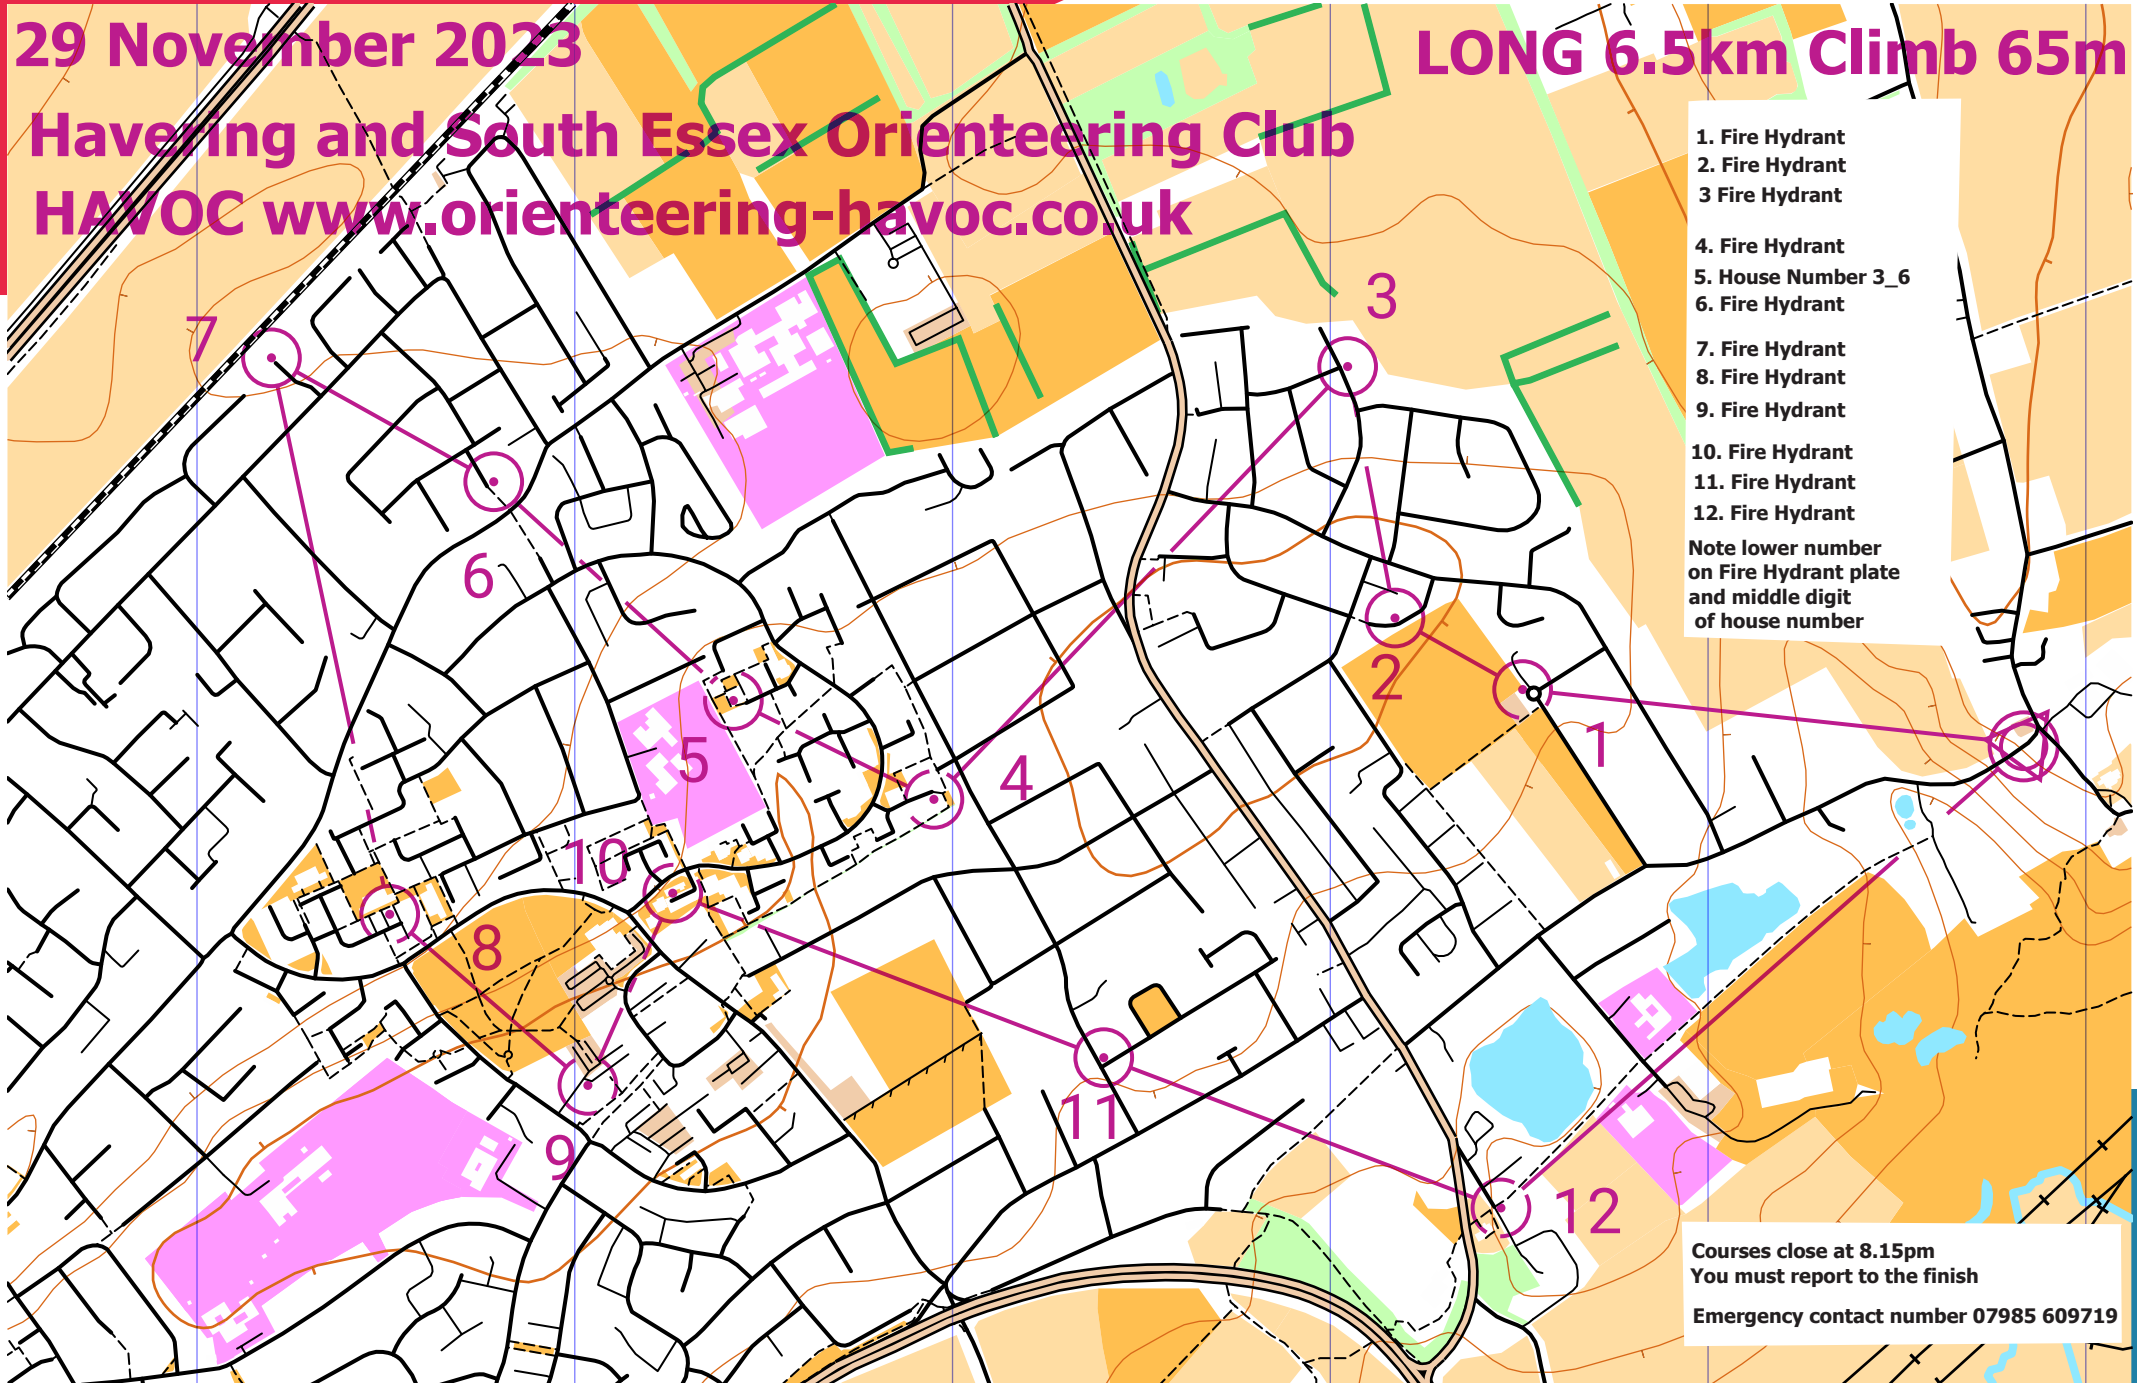

CORRINGHAM

scale 1:10000, contours 5m
500m

29 November 2023

LONG 6.5km Climb 65m

**Havering and South Essex Orienteering Club
HAWOC www.orienteering-havoc.co.uk**

1. Fire Hydrant
2. Fire Hydrant
3. Fire Hydrant
4. Fire Hydrant
5. House Number 3_6
6. Fire Hydrant
7. Fire Hydrant
8. Fire Hydrant
9. Fire Hydrant
10. Fire Hydrant
11. Fire Hydrant
12. Fire Hydrant

Note lower number
on Fire Hydrant plate
and middle digit
of house number

**Courses close at 8.15pm
You must report to the finish
Emergency contact number 07985 609719**