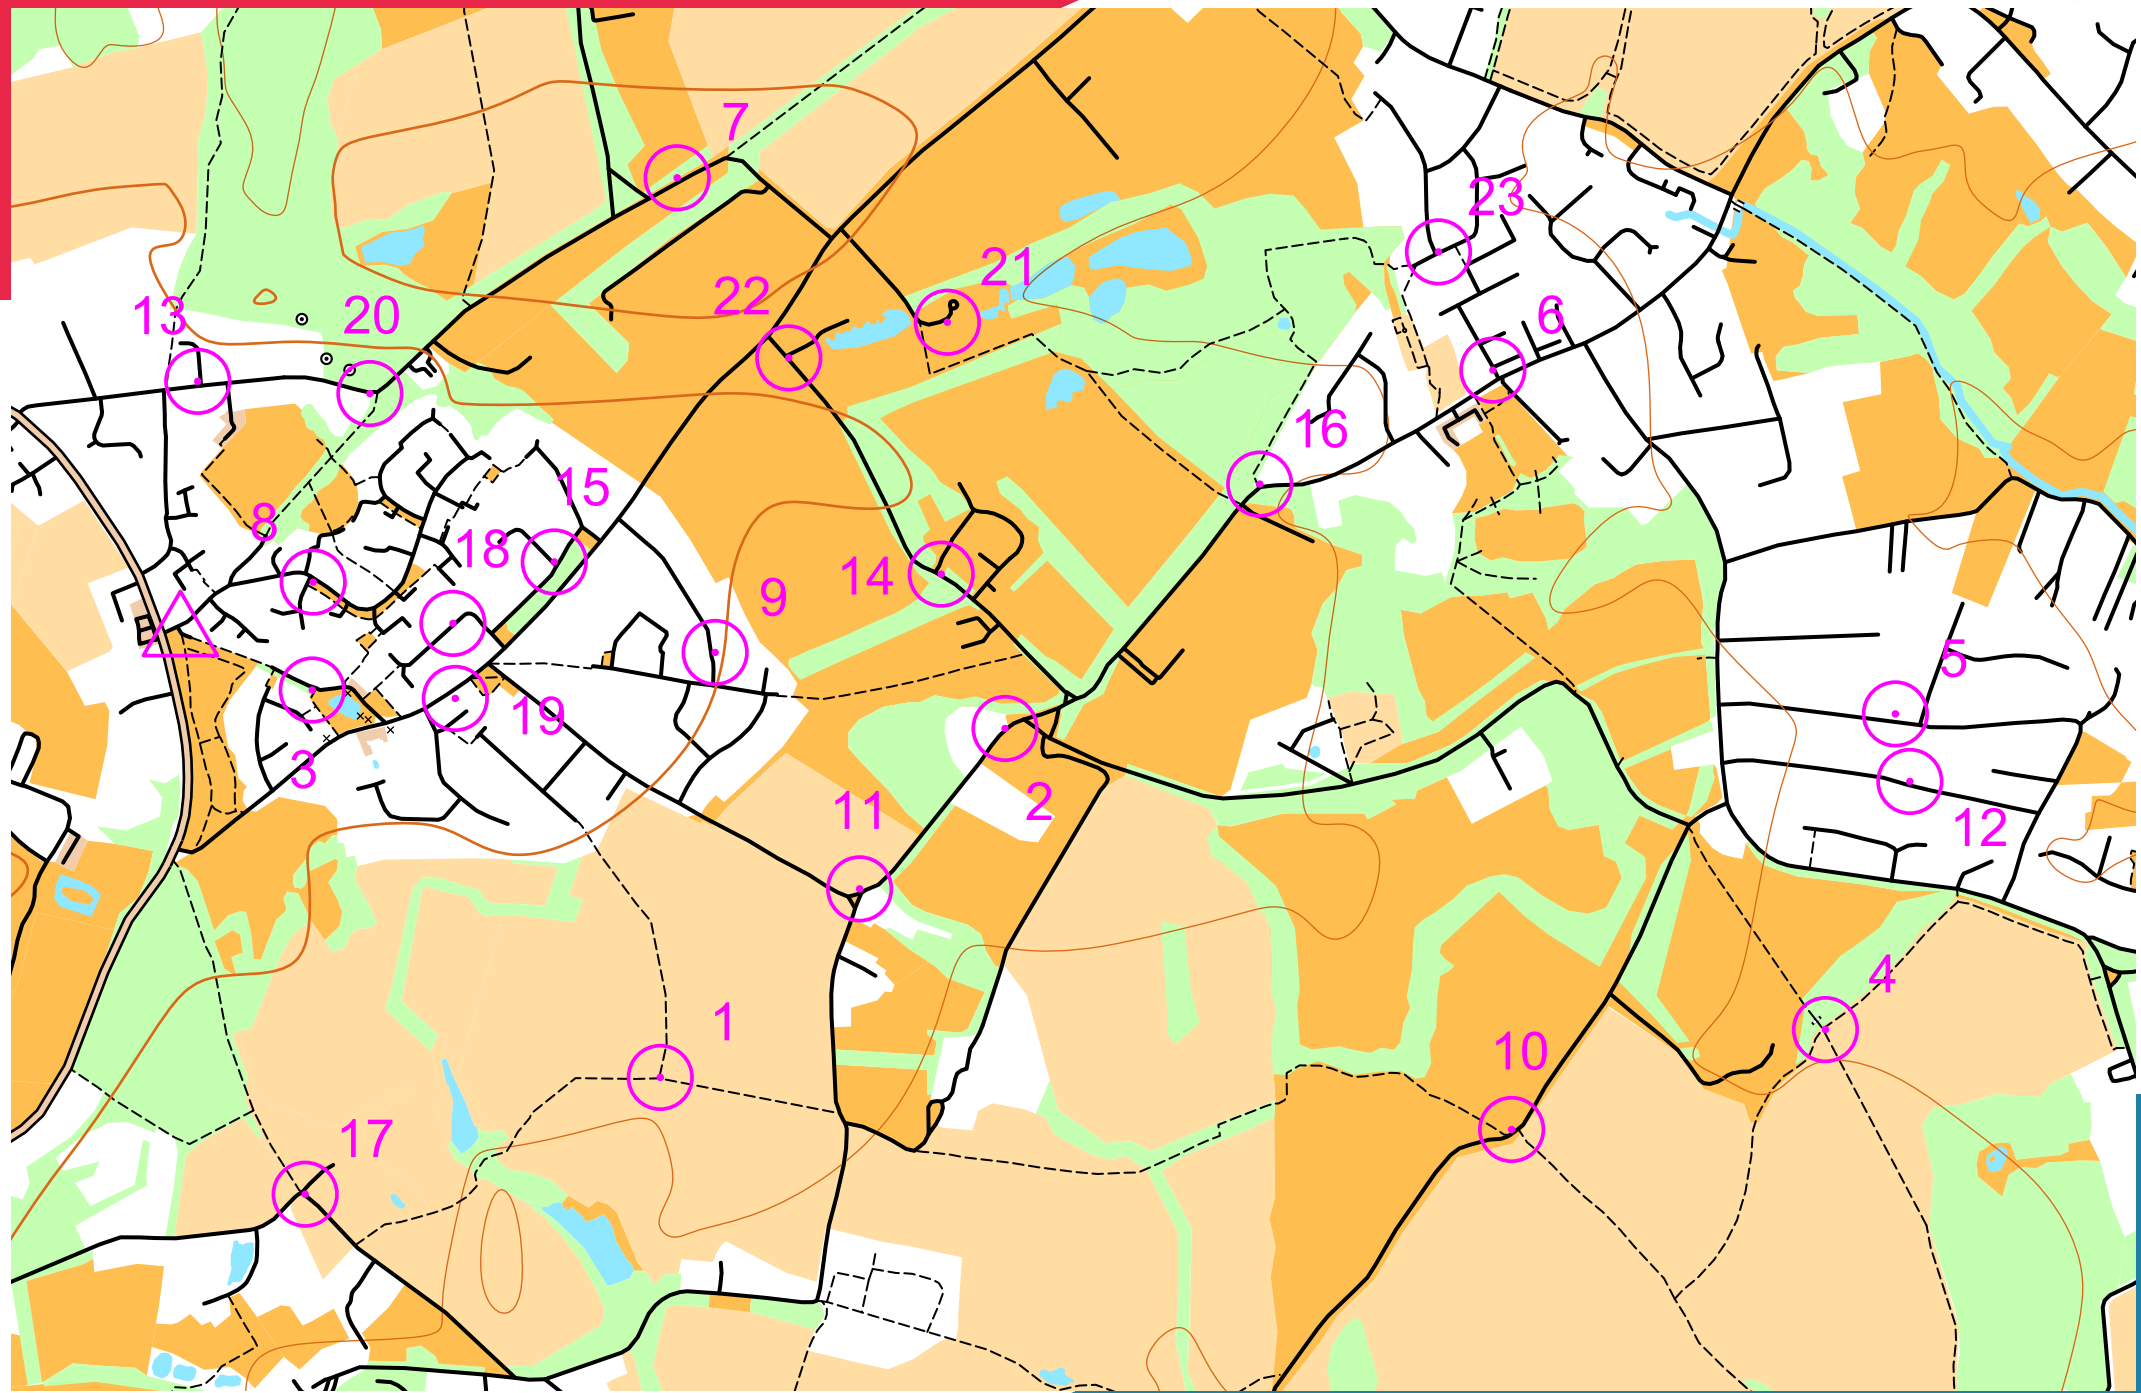

KELVEDON HATCH STREET

scale 1:10000, contours 10m
500m

Map data (c) OpenStreetMap, available under the Open Database Licence.
Contains OS data (c) Crown copyright & database right OS 2013-2017.
OOM created by Oliver O'Brien. Make your own: <http://oomap.co.uk/>