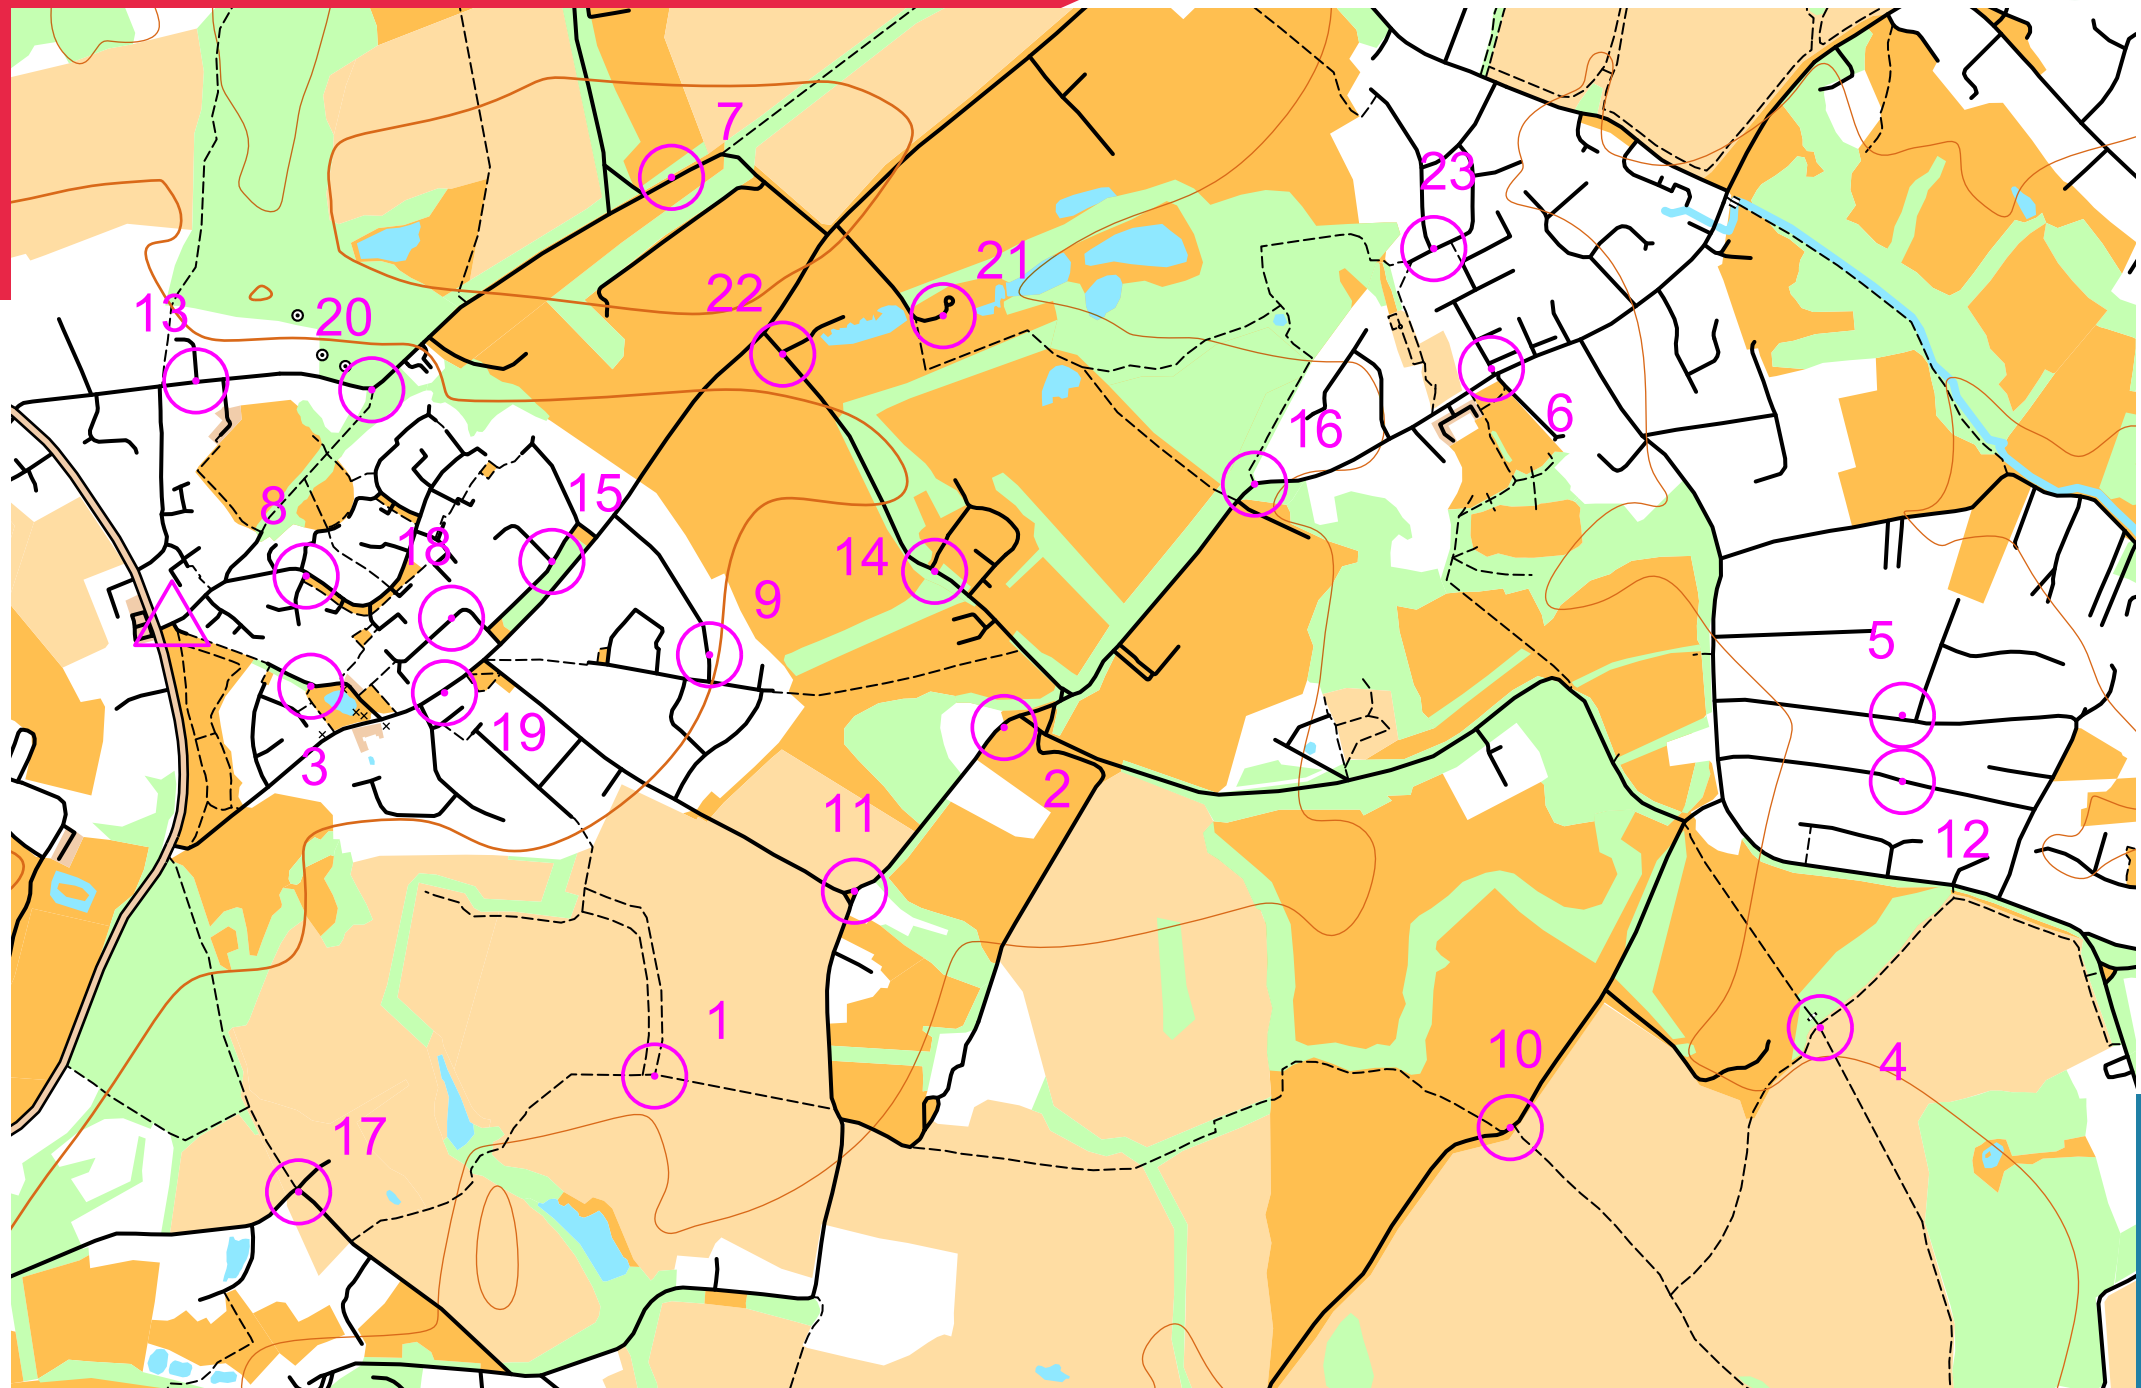

KELVEDON HATCH STREET

scale 1:10000, contours 10m
500m

Map data (c) OpenStreetMap, available under the Open Database Licence.
Contains OS data (c) Crown copyright & database right OS 2013-2017.
OOM created by Oliver O'Brien. Make your own: <http://oomap.co.uk/>