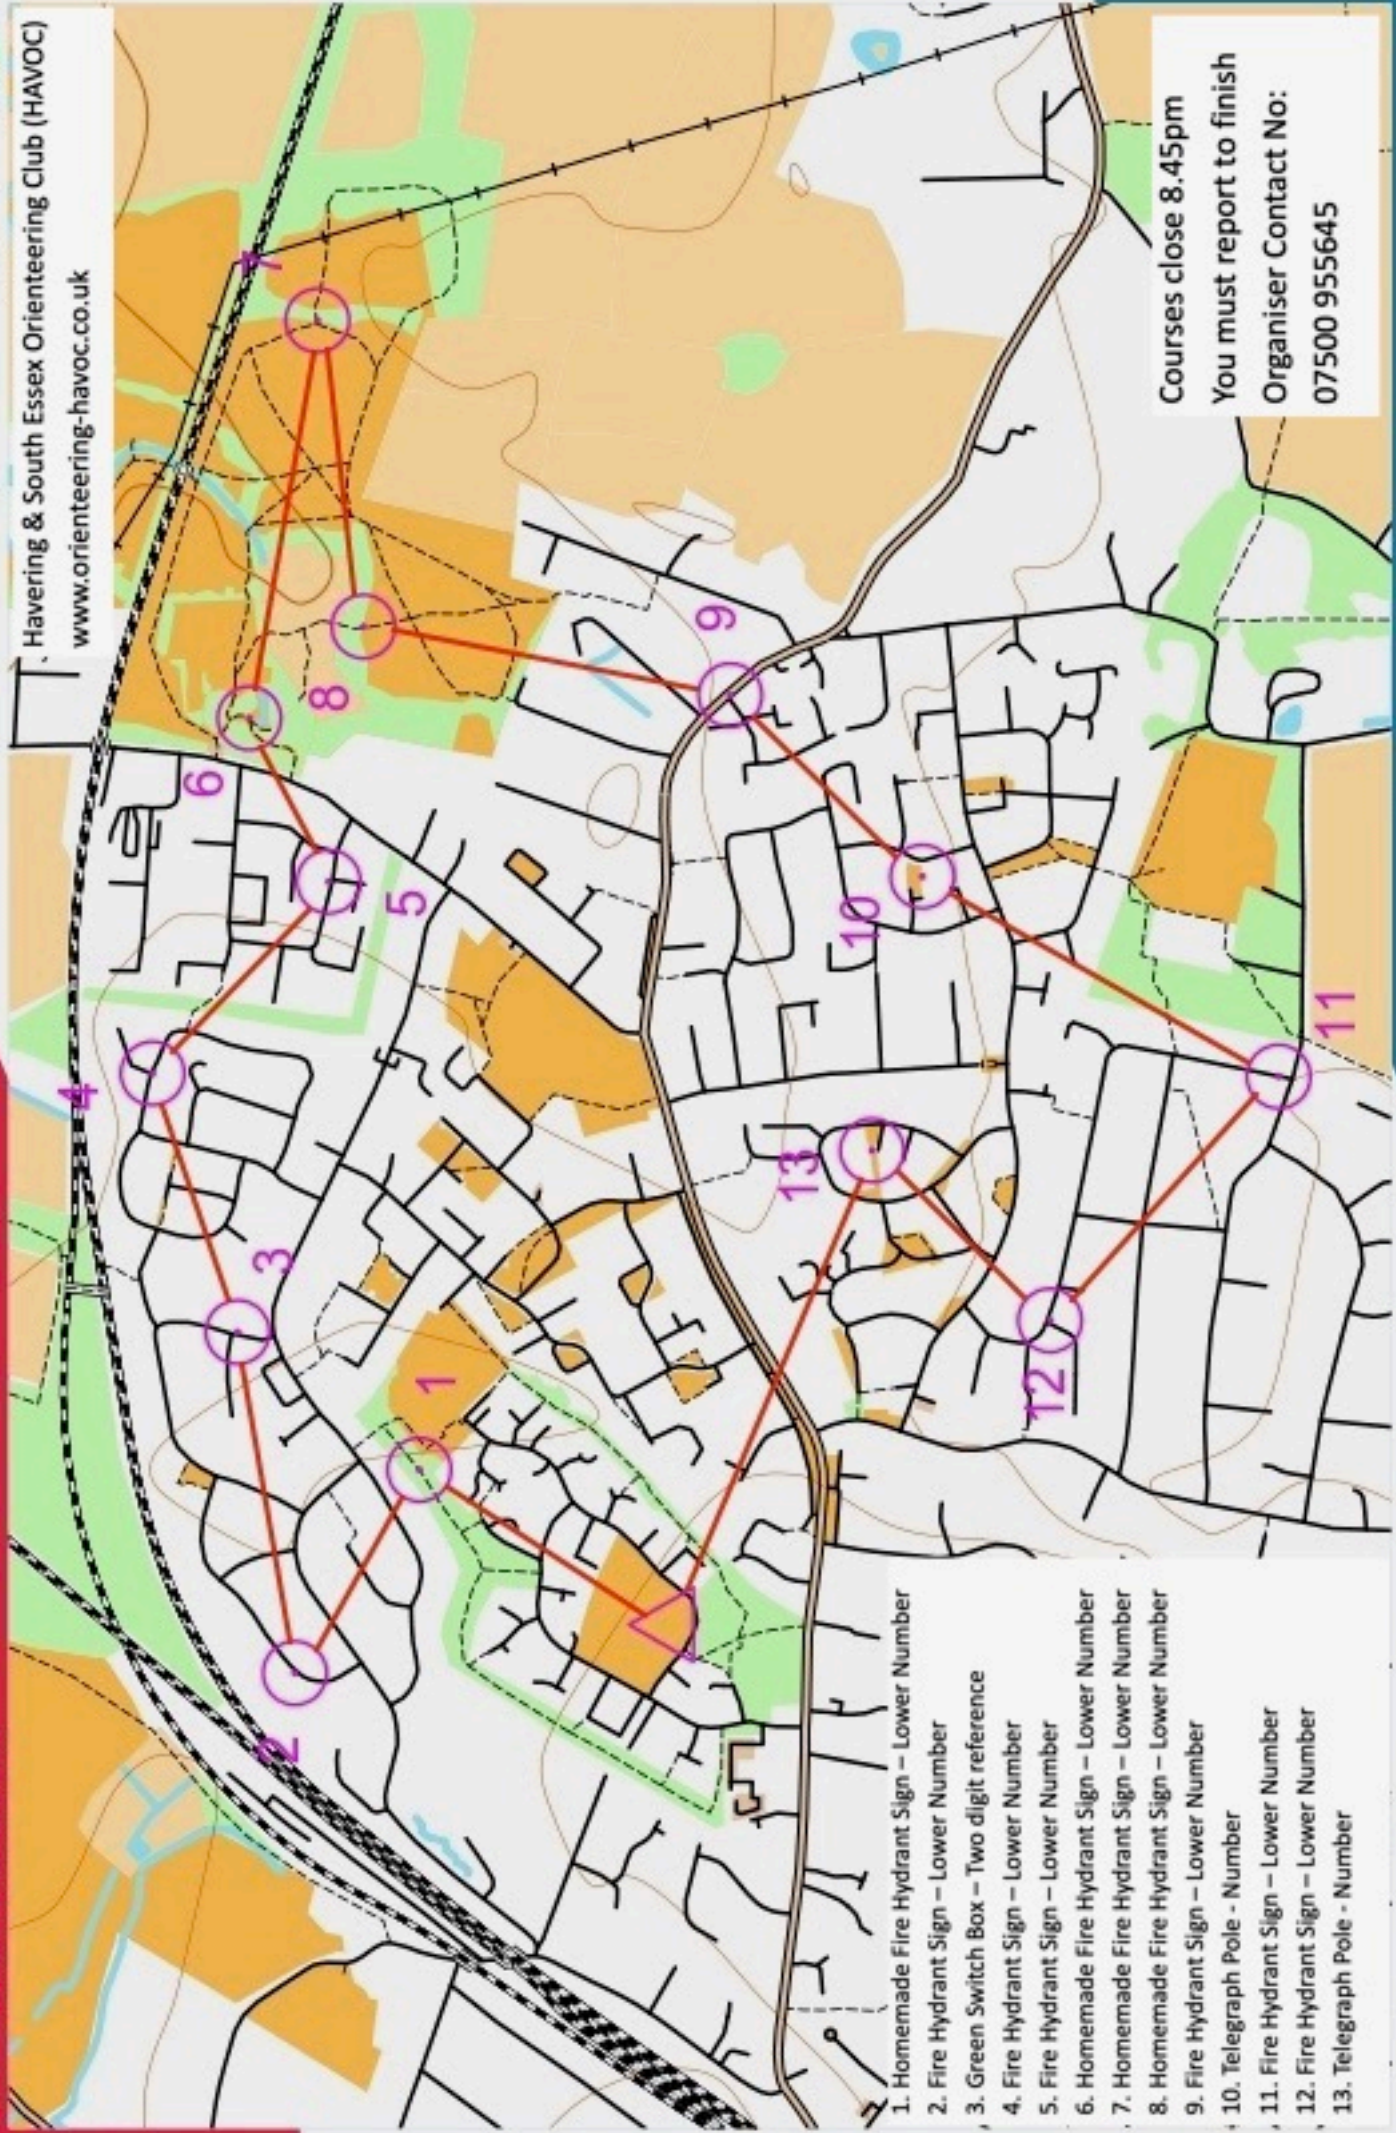

HUTTON LONG

scale 1:10000, contours 10m
500m

Havering & South Essex Orienteering Club (HAVOC)
www.orienteeing-havoc.co.uk

1. Homemade Fire Hydrant Sign - Lower Number
2. Fire Hydrant Sign - Lower Number
3. Green Switch Box - Two digit reference
4. Fire Hydrant Sign - Lower Number
5. Fire Hydrant Sign - Lower Number
6. Homemade Fire Hydrant Sign - Lower Number
7. Homemade Fire Hydrant Sign - Lower Number
8. Homemade Fire Hydrant Sign - Lower Number
9. Fire Hydrant Sign - Lower Number
10. Telegraph Pole - Number
11. Fire Hydrant Sign - Lower Number
12. Fire Hydrant Sign - Lower Number
13. Telegraph Pole - Number

Courses close 8.45pm
You must report to finish
Organiser Contact No:
07500 955645

Map data (c) OpenStreetMap, available under the Open Database Licence.
Contains OS data (c) Crown copyright & database right, OS 2013-2017.
OOM created by Oliver Bivert. Make your own: <http://oomap.co.uk/>