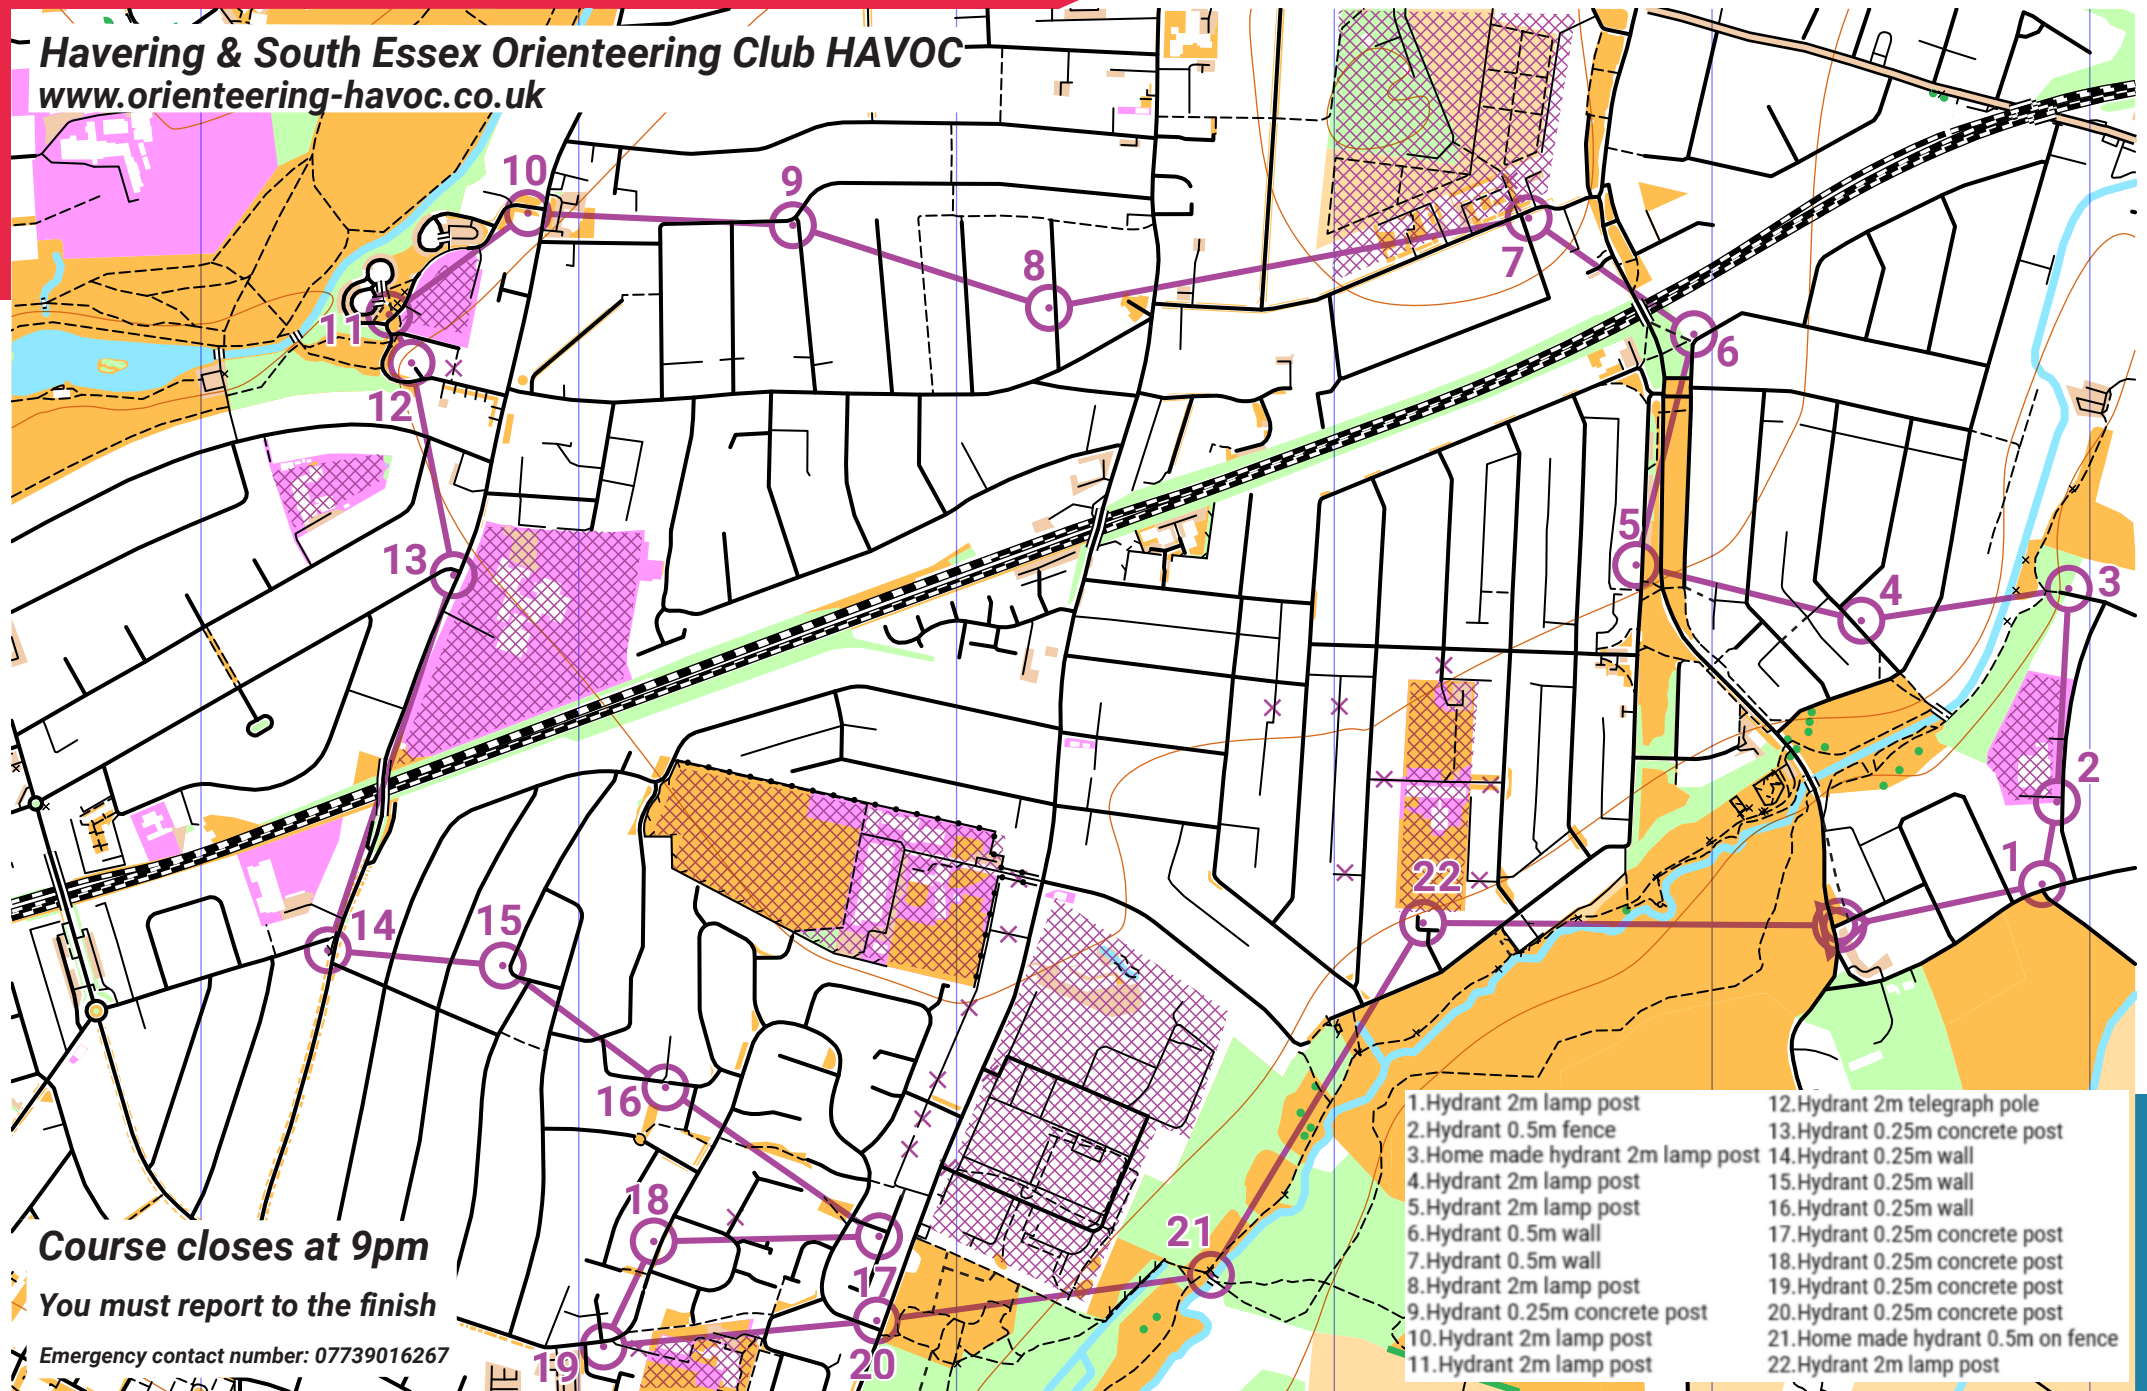

# HORNCHURCH EAST LONG

scale 1:10000, contours 10m  
500m

Havering & South Essex Orienteering Club HAVOC  
[www.orienteering-havoc.co.uk](http://www.orienteering-havoc.co.uk)

**Course closes at 9pm**

**You must report to the finish**