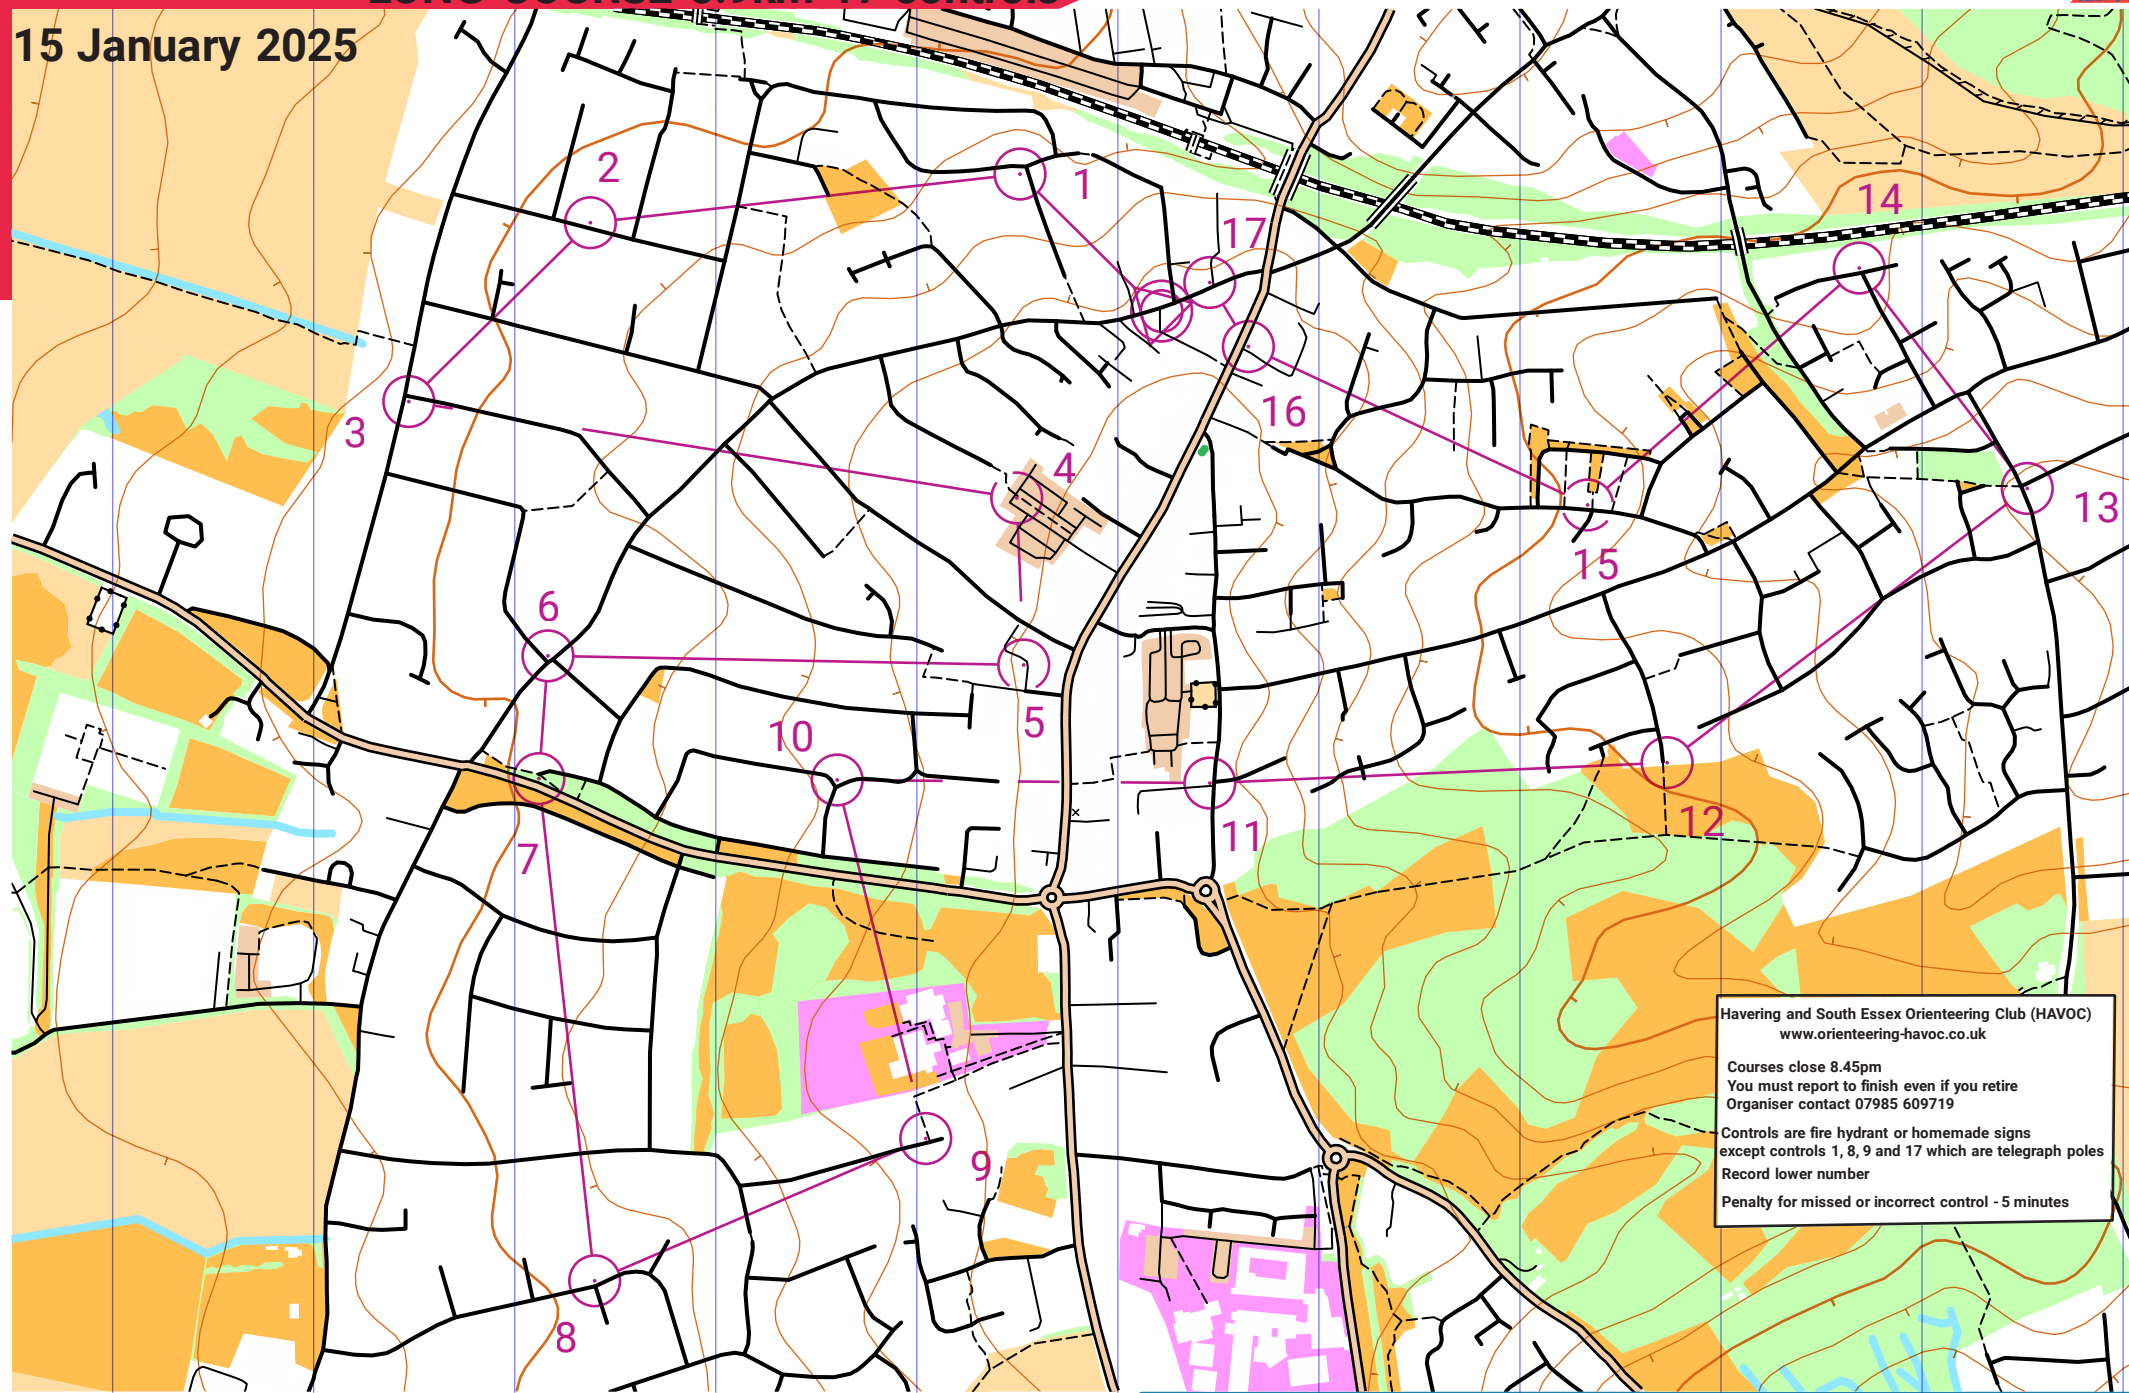

BILLERICAY LONG COURSE 5.9km 17 controls

scale 1:7500, contours 5m
200m

15 January 2025

Havering and South Essex Orienteering Club (HAVOC)
www.orienteering-havoc.co.uk

Courses close 8.45pm
You must report to finish even if you retire
Organiser contact 07985 609719

Controls are fire hydrant or homemade signs
except controls 1, 8, 9 and 17 which are telegraph poles
Record lower number
Penalty for missed or incorrect control - 5 minutes